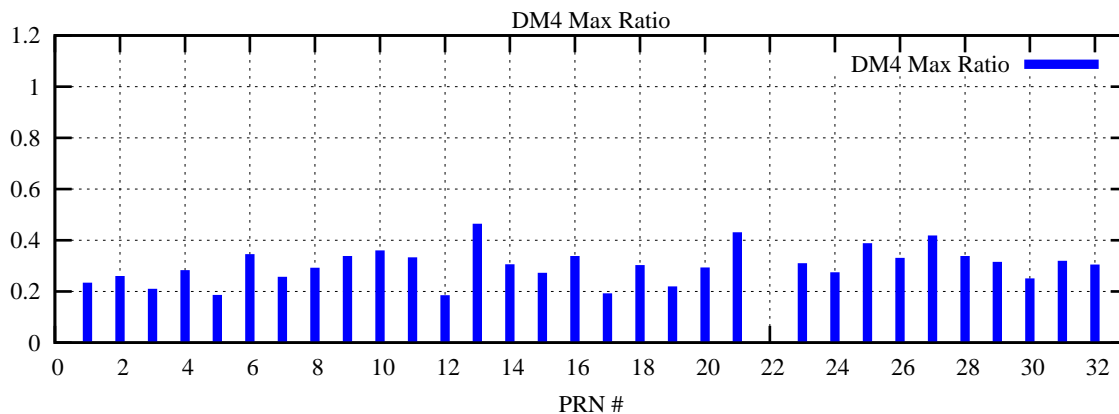

Ratio (PRN Bias/Threshold)

GpsWeek 2265 Day 1

Skinny (Type 0): PRN 8 22
Broad (Type 2): PRN 7 15 17 21 24