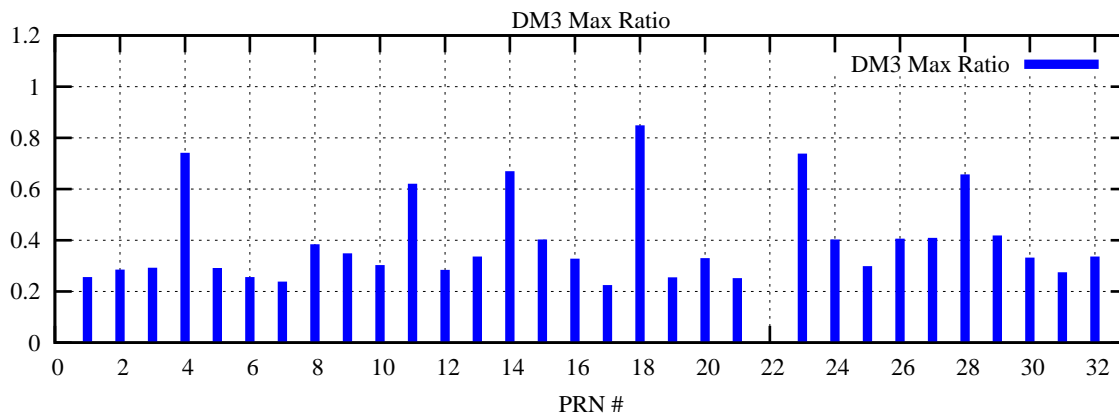

Ratio (PRN Bias/Threshold)

GpsWeek 2265 Day 1

Skinny (Type 0): PRN 8 22
Broad (Type 2): PRN 7 15 17 21 24