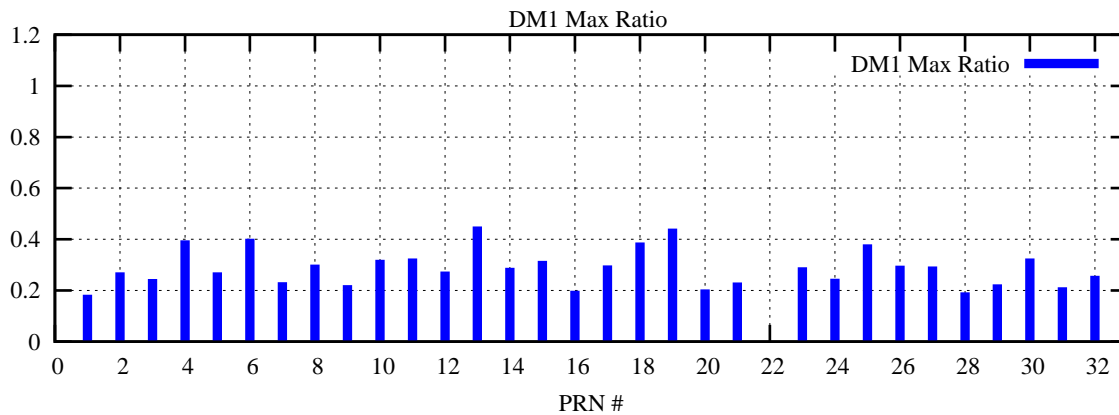

Ratio (PRN Bias/Threshold)

GpsWeek 2265 Day 1

Skinny (Type 0): PRN 8 22
Broad (Type 2): PRN 7 15 17 21 24