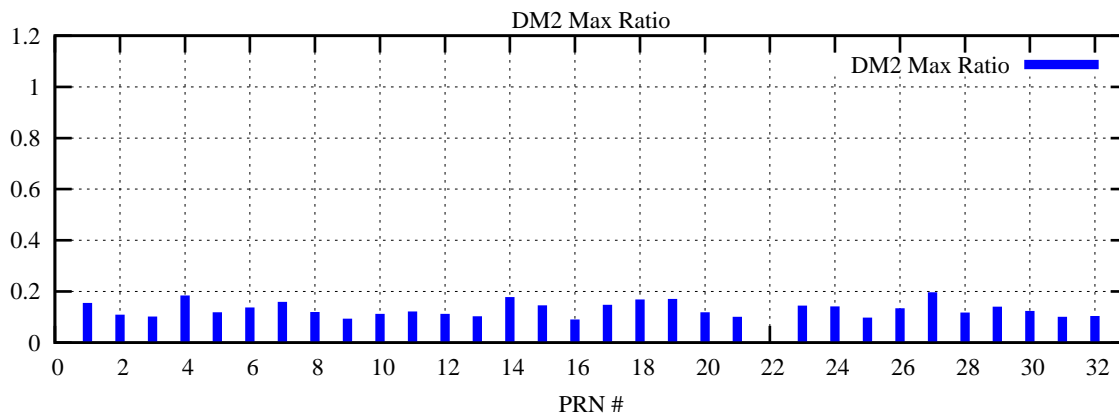

Ratio (PRN Bias/Threshold)

GpsWeek 2265 Day 1

Skinny (Type 0): PRN 8 22
Broad (Type 2): PRN 7 15 17 21 24