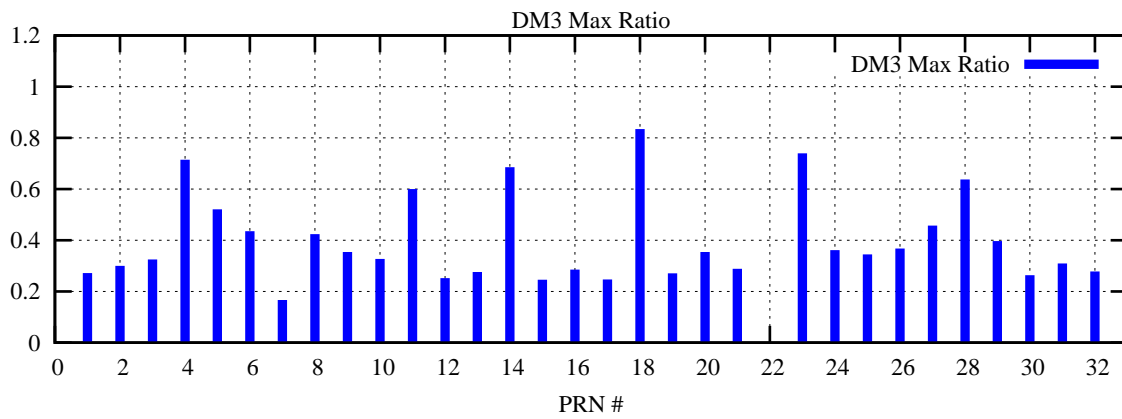

Ratio (PRN Bias/Threshold)

GpsWeek 2265 Day 2

Skinny (Type 0): PRN 8 22  
Broad (Type 2): PRN 7 15 17 21 24