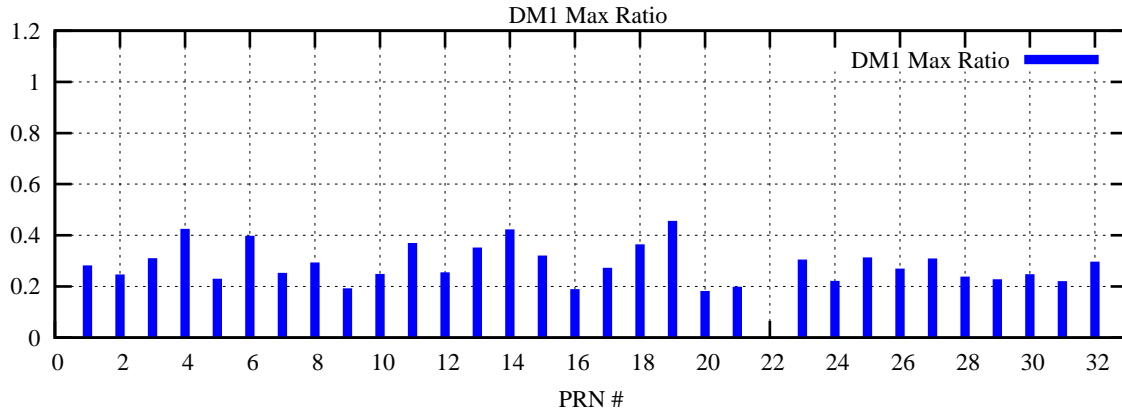

Ratio (PRN Bias/Threshold)

GpsWeek 2265 Day 2

Skinny (Type 0): PRN 8 22  
Broad (Type 2): PRN 7 15 17 21 24