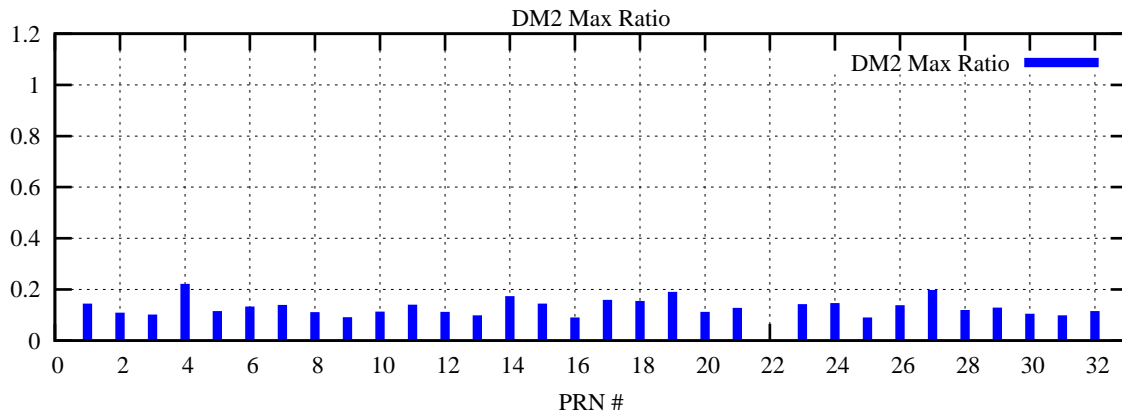

Ratio (PRN Bias/Threshold)

GpsWeek 2265 Day 2

Skinny (Type 0): PRN 8 22  
Broad (Type 2): PRN 7 15 17 21 24