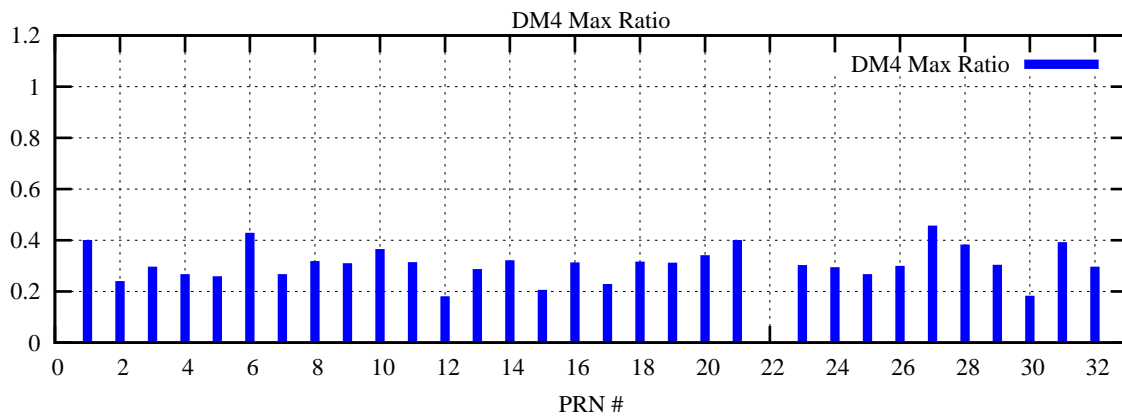

Ratio (PRN Bias/Threshold)

GpsWeek 2265 Day 2

Skinny (Type 0): PRN 8 22  
Broad (Type 2): PRN 7 15 17 21 24