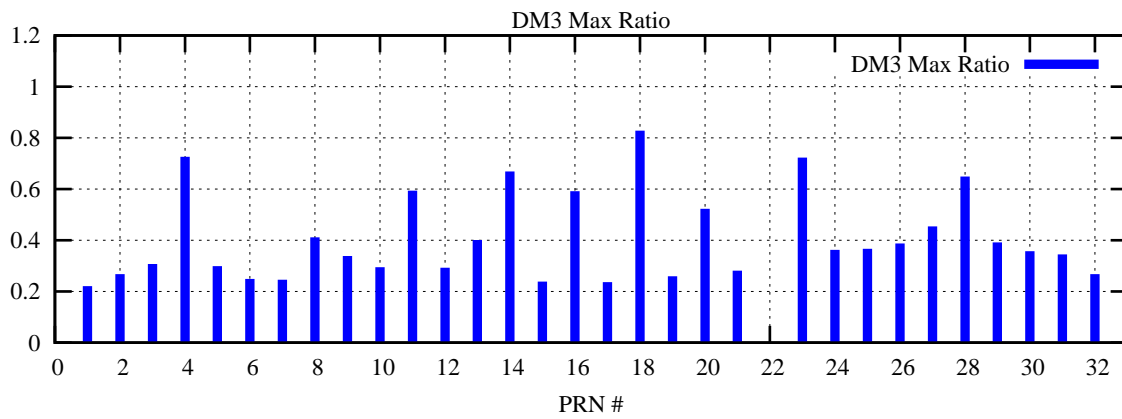

Ratio (PRN Bias/Threshold)

GpsWeek 2265 Day 5

Skinny (Type 0): PRN 8 22
Broad (Type 2): PRN 7 15 17 21 24