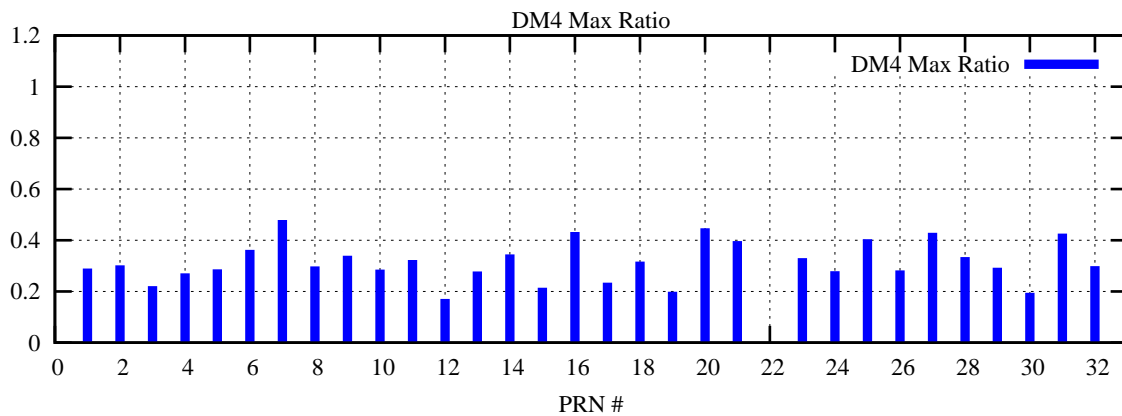

Ratio (PRN Bias/Threshold)

GpsWeek 2265 Day 5

Skinny (Type 0): PRN 8 22
Broad (Type 2): PRN 7 15 17 21 24