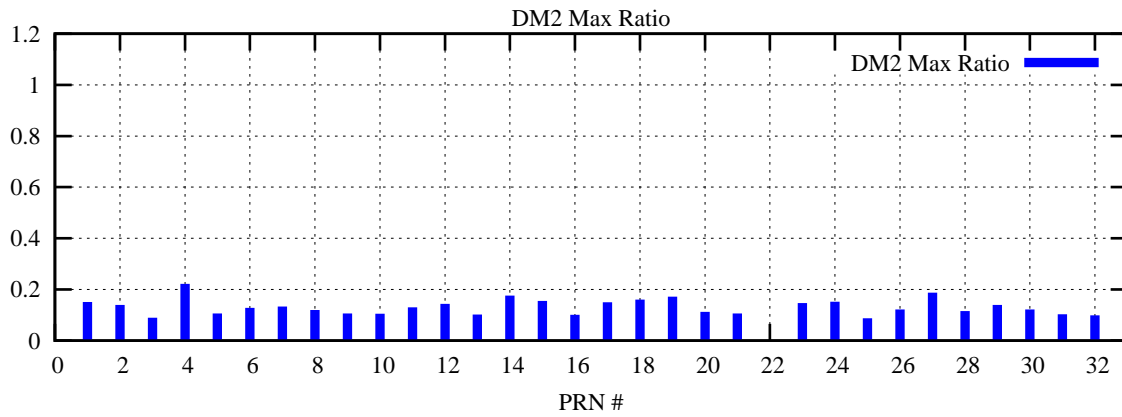

Ratio (PRN Bias/Threshold)

GpsWeek 2265 Day 5

Skinny (Type 0): PRN 8 22
Broad (Type 2): PRN 7 15 17 21 24