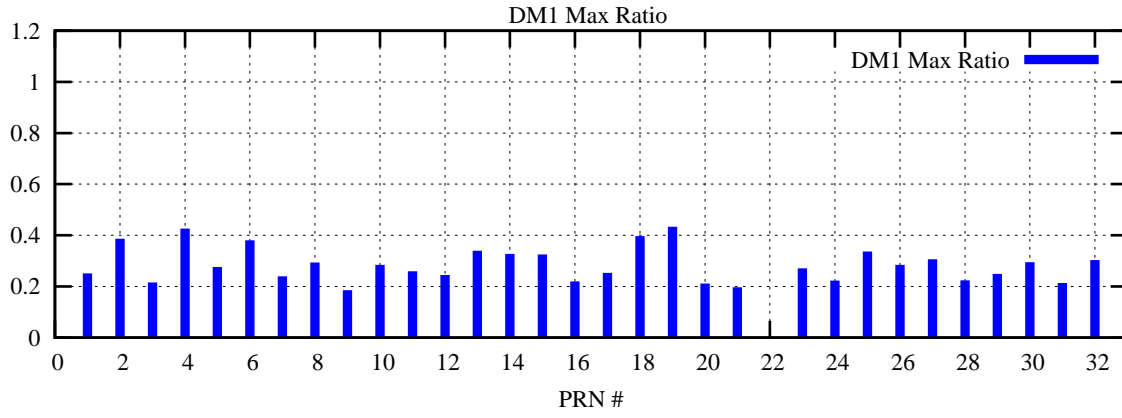

Ratio (PRN Bias/Threshold)

GpsWeek 2265 Day 5

Skinny (Type 0): PRN 8 22
Broad (Type 2): PRN 7 15 17 21 24