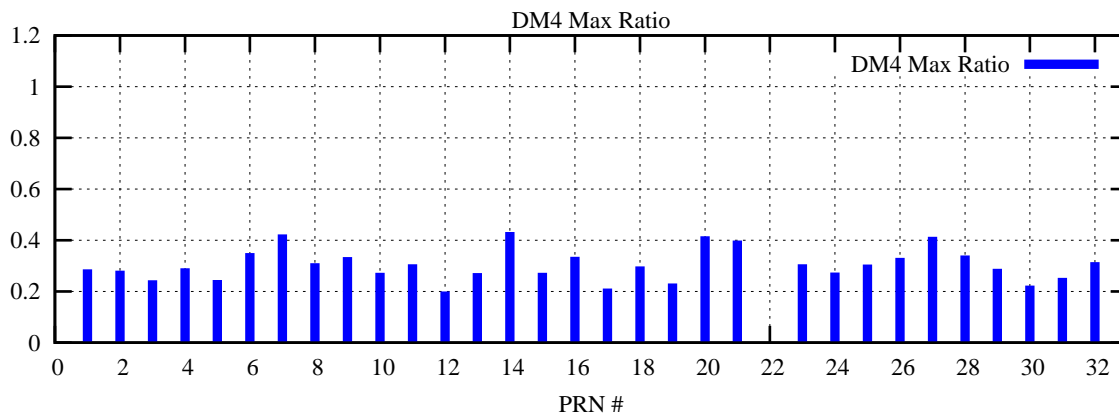

Ratio (PRN Bias/Threshold)

GpsWeek 2266 Day 0

Skinny (Type 0): PRN 8 22
Broad (Type 2): PRN 7 15 17 21 24