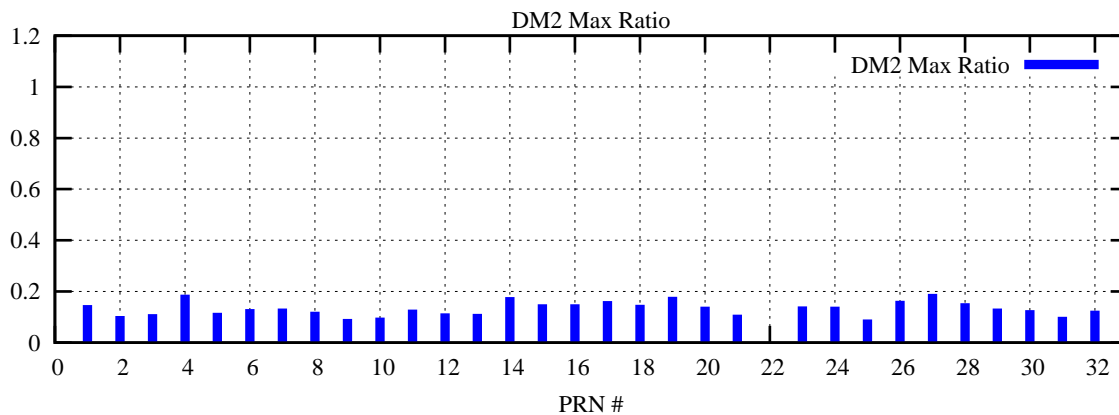

Ratio (PRN Bias/Threshold)

GpsWeek 2266 Day 0

Skinny (Type 0): PRN 8 22
Broad (Type 2): PRN 7 15 17 21 24