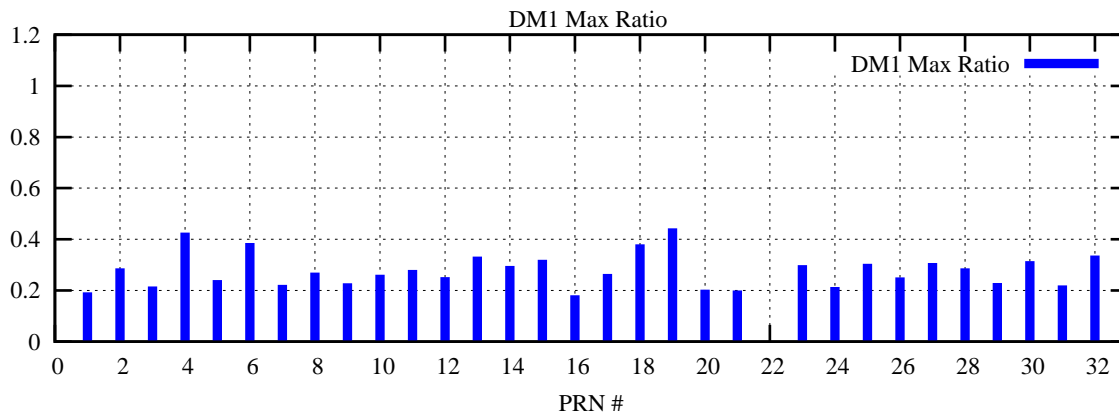

Ratio (PRN Bias/Threshold)

GpsWeek 2266 Day 0

Skinny (Type 0): PRN 8 22
Broad (Type 2): PRN 7 15 17 21 24