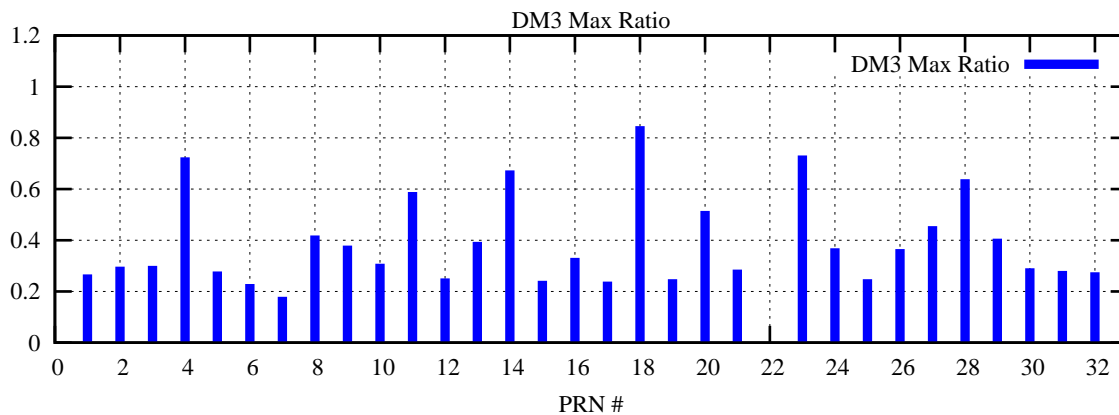

Ratio (PRN Bias/Threshold)

GpsWeek 2266 Day 0

Skinny (Type 0): PRN 8 22
Broad (Type 2): PRN 7 15 17 21 24