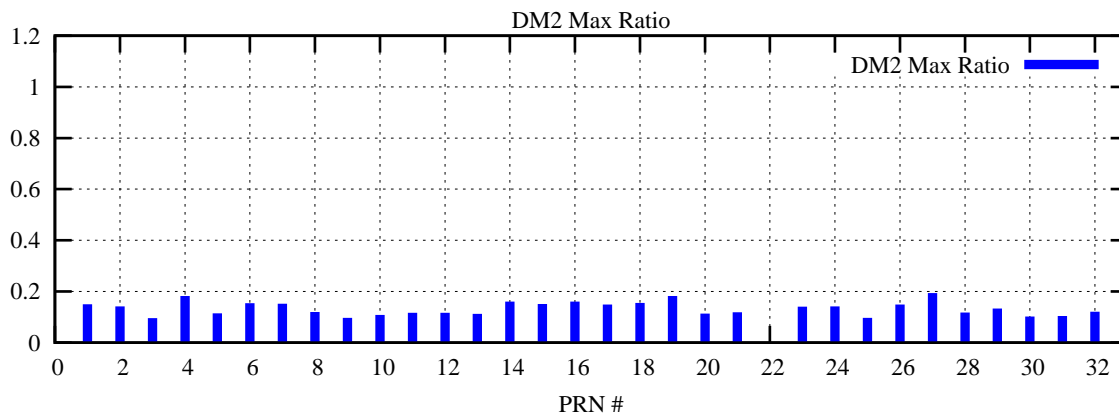

Ratio (PRN Bias/Threshold)

GpsWeek 2266 Day 6

Skinny (Type 0): PRN 8 22
Broad (Type 2): PRN 7 15 17 21 24