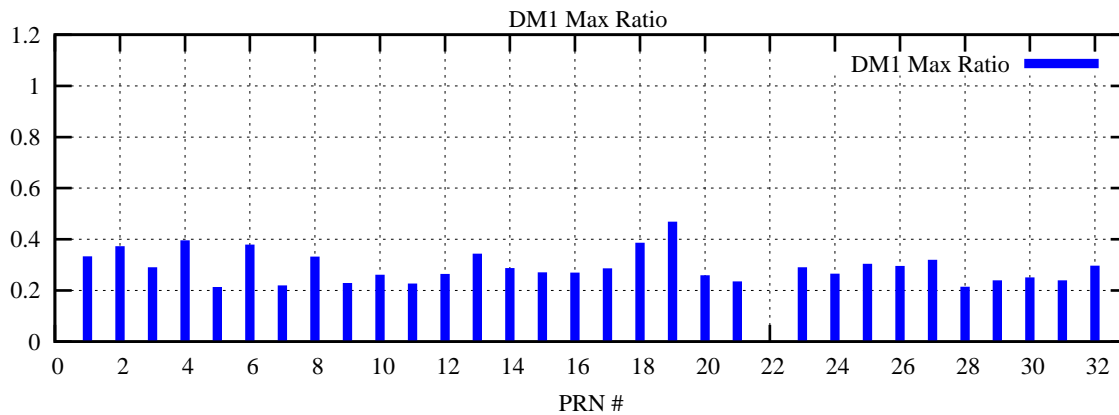

Ratio (PRN Bias/Threshold)

GpsWeek 2266 Day 6

Skinny (Type 0): PRN 8 22
Broad (Type 2): PRN 7 15 17 21 24