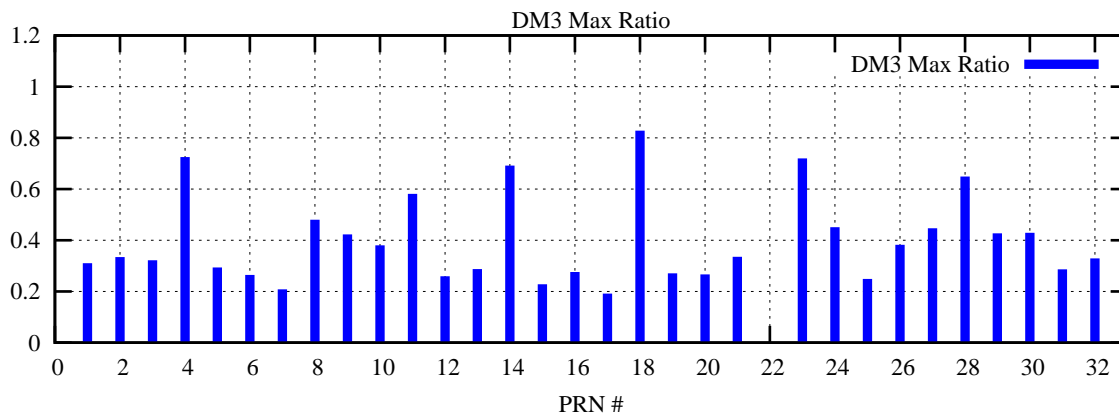

Ratio (PRN Bias/Threshold)

GpsWeek 2266 Day 6

Skinny (Type 0): PRN 8 22
Broad (Type 2): PRN 7 15 17 21 24