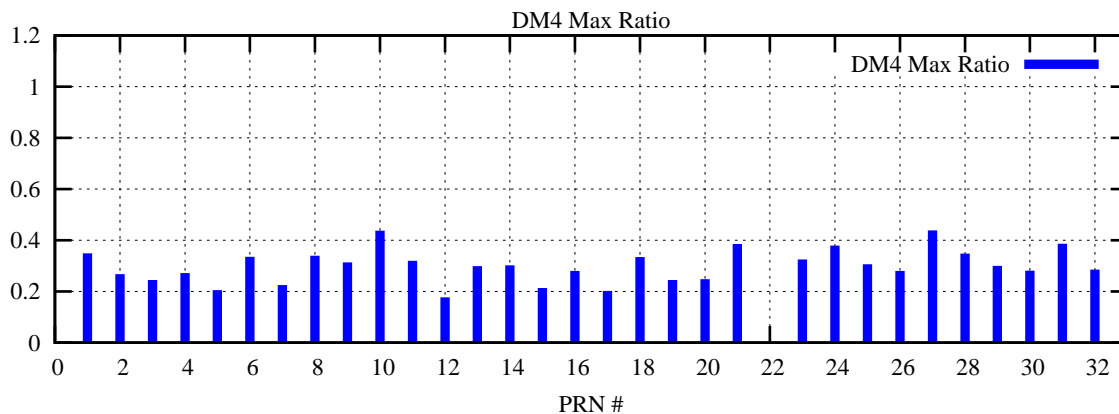

Ratio (PRN Bias/Threshold)

GpsWeek 2266 Day 6

Skinny (Type 0): PRN 8 22
Broad (Type 2): PRN 7 15 17 21 24