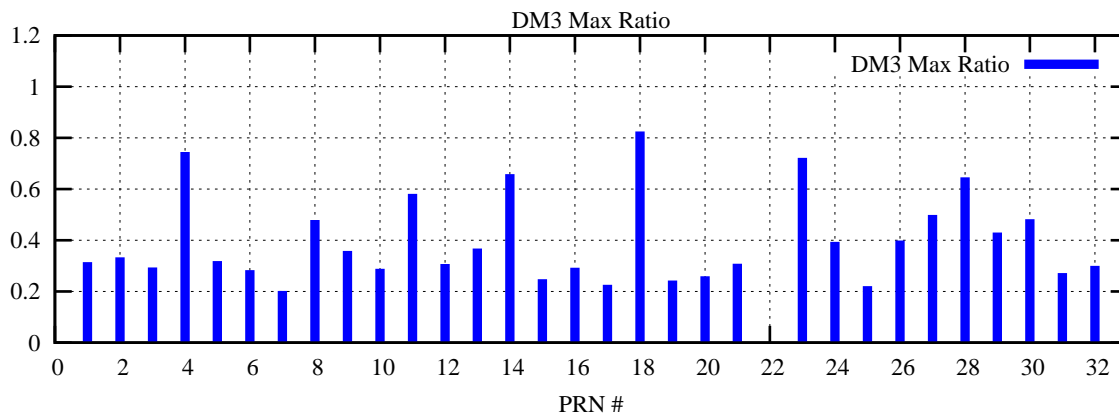

Ratio (PRN Bias/Threshold)

GpsWeek 2267 Day 0

Skinny (Type 0): PRN 8 22
Broad (Type 2): PRN 7 15 17 21 24