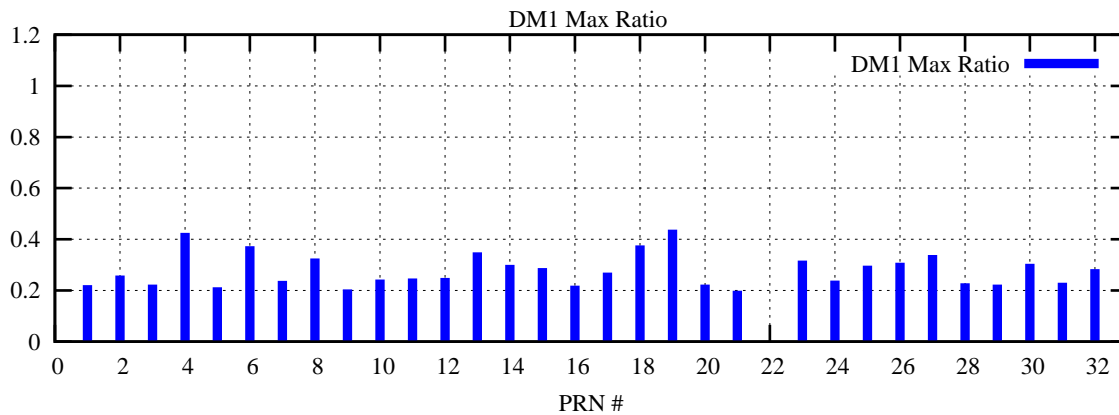

Ratio (PRN Bias/Threshold)

GpsWeek 2267 Day 0

Skinny (Type 0): PRN 8 22
Broad (Type 2): PRN 7 15 17 21 24