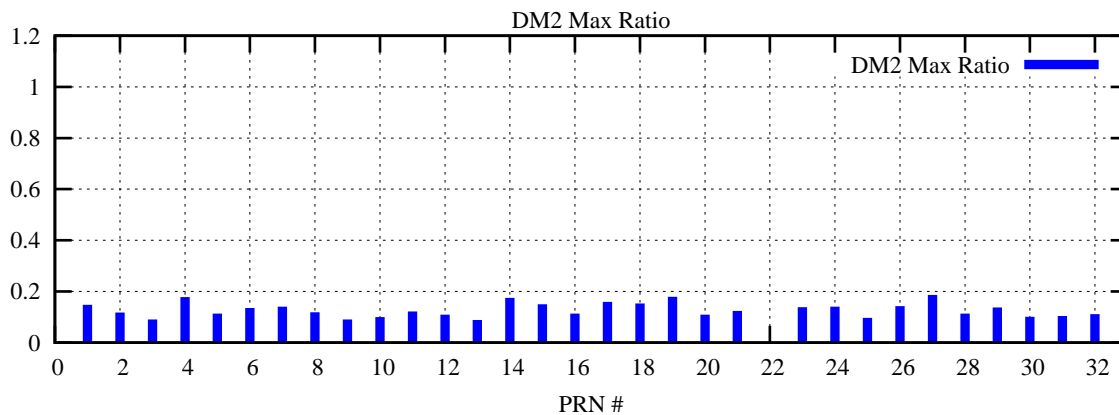

Ratio (PRN Bias/Threshold)

GpsWeek 2267 Day 0

Skinny (Type 0): PRN 8 22
Broad (Type 2): PRN 7 15 17 21 24