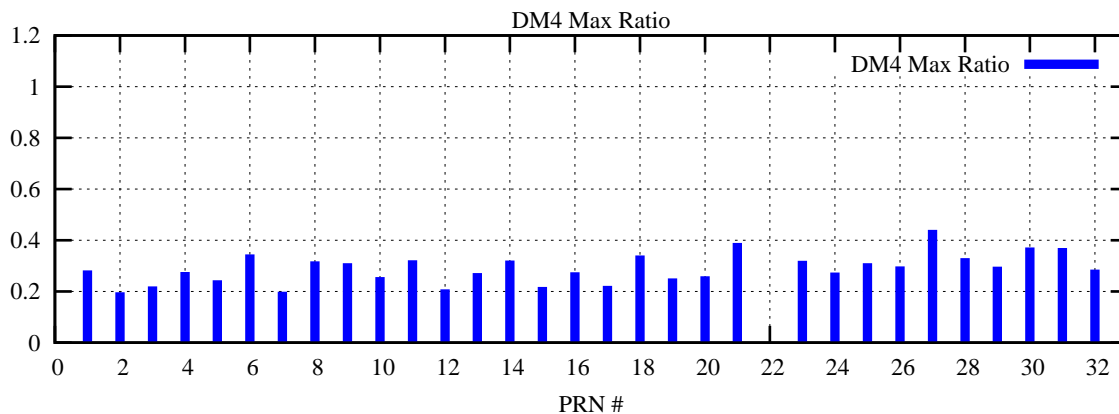

Ratio (PRN Bias/Threshold)

GpsWeek 2267 Day 0

Skinny (Type 0): PRN 8 22
Broad (Type 2): PRN 7 15 17 21 24