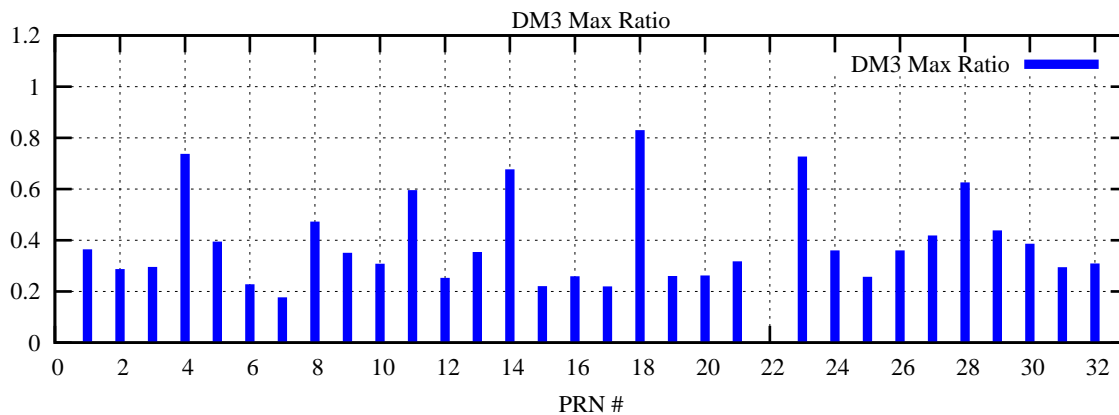

Ratio (PRN Bias/Threshold)

GpsWeek 2267 Day 1

Skinny (Type 0): PRN 8 22
Broad (Type 2): PRN 7 15 17 21 24