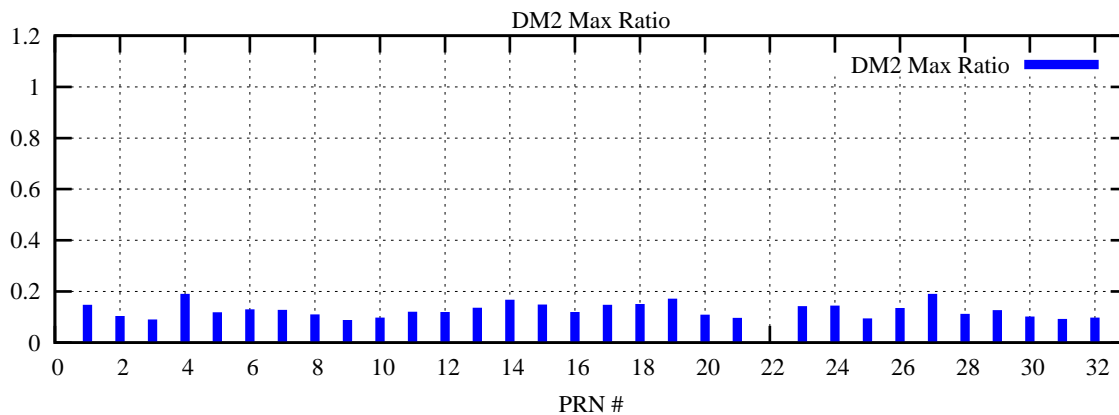

Ratio (PRN Bias/Threshold)

GpsWeek 2267 Day 1

Skinny (Type 0): PRN 8 22
Broad (Type 2): PRN 7 15 17 21 24