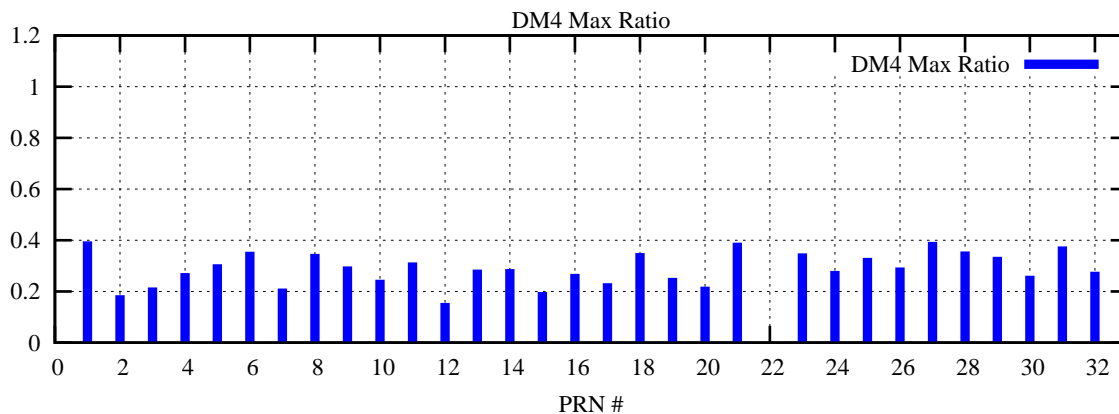

Ratio (PRN Bias/Threshold)

GpsWeek 2267 Day 1

Skinny (Type 0): PRN 8 22
Broad (Type 2): PRN 7 15 17 21 24