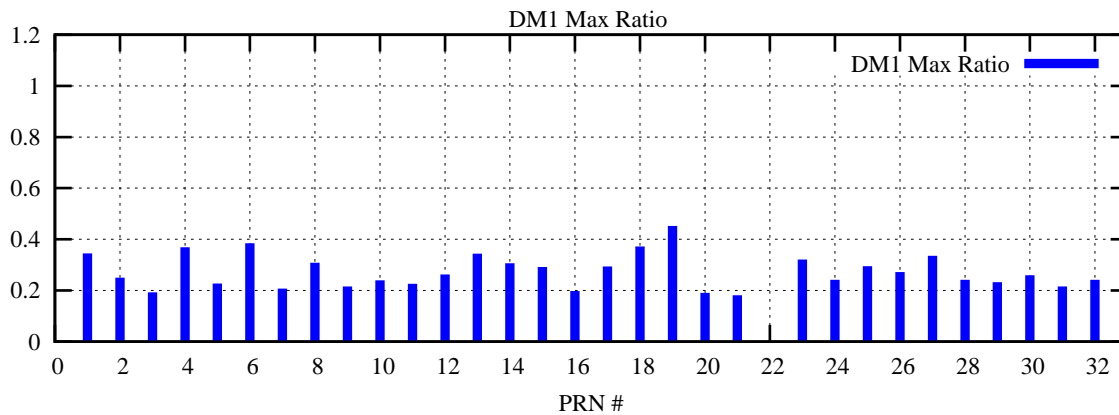

Ratio (PRN Bias/Threshold)

GpsWeek 2267 Day 1

Skinny (Type 0): PRN 8 22
Broad (Type 2): PRN 7 15 17 21 24