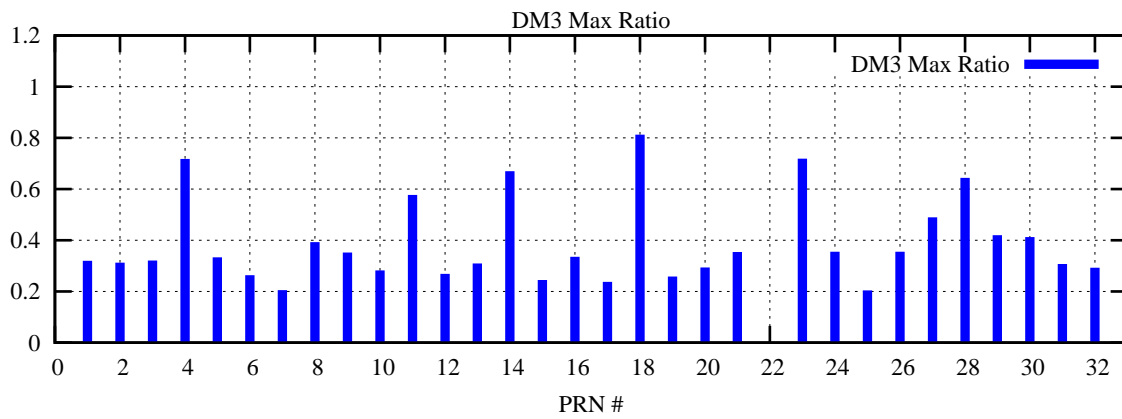

Ratio (PRN Bias/Threshold)

GpsWeek 2267 Day 2

Skinny (Type 0): PRN 8 22
Broad (Type 2): PRN 7 15 17 21 24