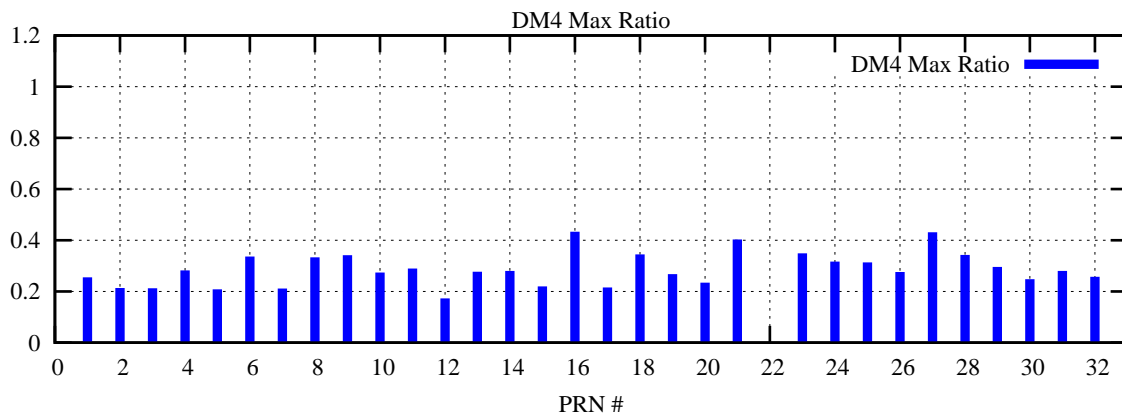

Ratio (PRN Bias/Threshold)

GpsWeek 2267 Day 2

Skinny (Type 0): PRN 8 22
Broad (Type 2): PRN 7 15 17 21 24