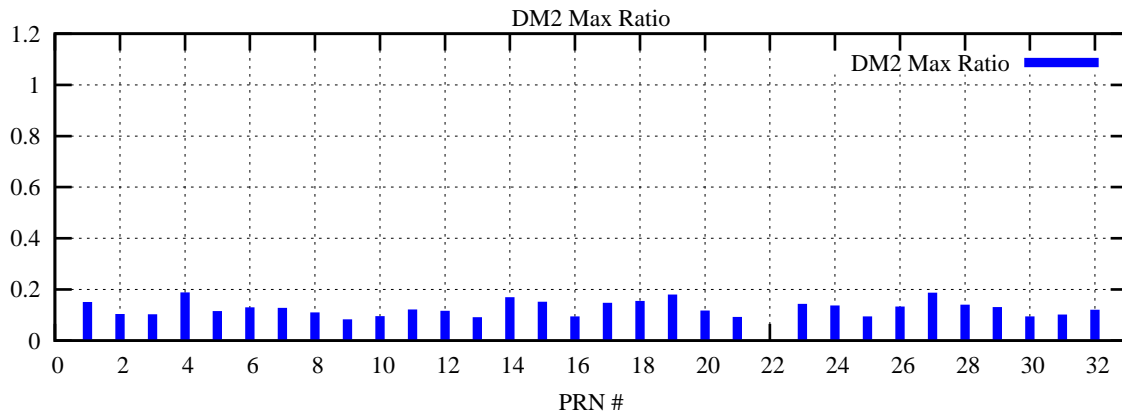

Ratio (PRN Bias/Threshold)

GpsWeek 2267 Day 2

Skinny (Type 0): PRN 8 22
Broad (Type 2): PRN 7 15 17 21 24