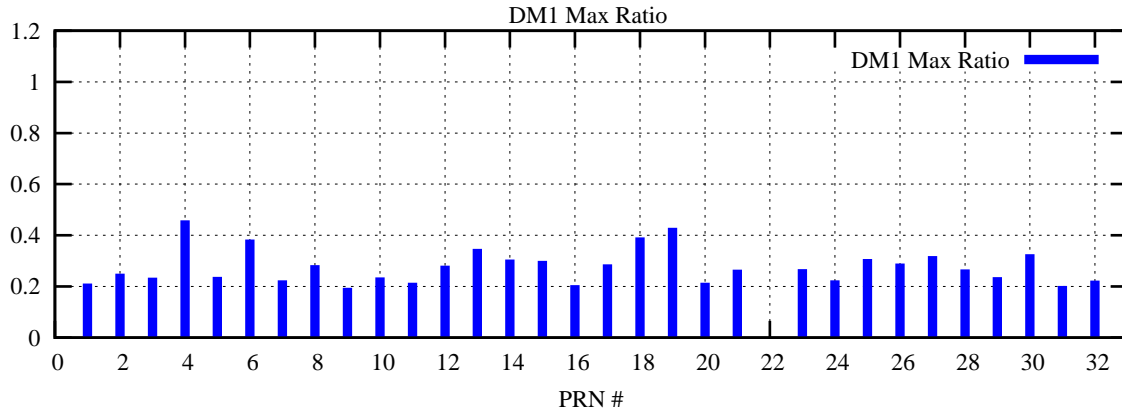

Ratio (PRN Bias/Threshold)

GpsWeek 2267 Day 2

Skinny (Type 0): PRN 8 22
Broad (Type 2): PRN 7 15 17 21 24