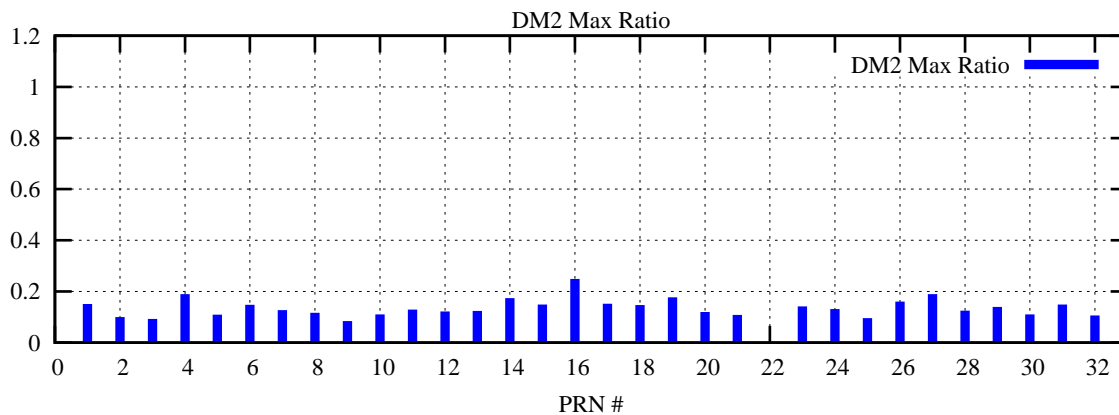

Ratio (PRN Bias/Threshold)

GpsWeek 2267 Day 3

Skinny (Type 0): PRN 8 22
Broad (Type 2): PRN 7 15 17 21 24