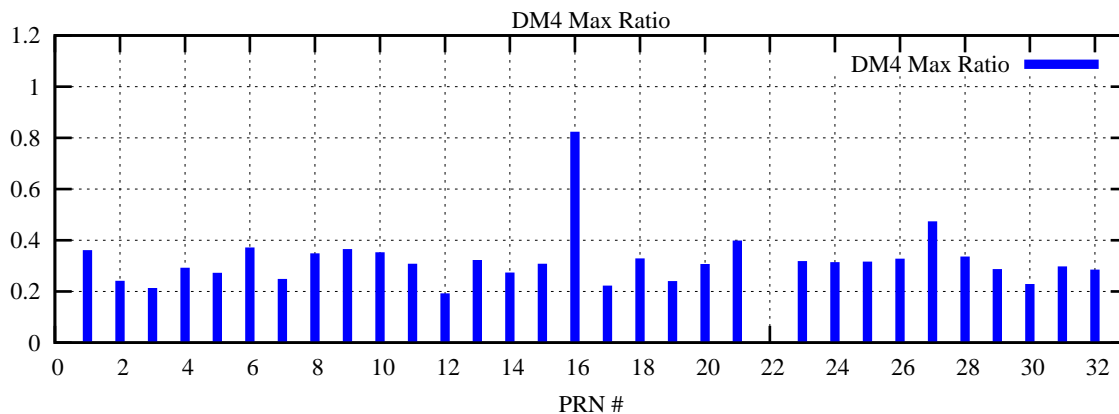

Ratio (PRN Bias/Threshold)

GpsWeek 2267 Day 3

Skinny (Type 0): PRN 8 22
Broad (Type 2): PRN 7 15 17 21 24