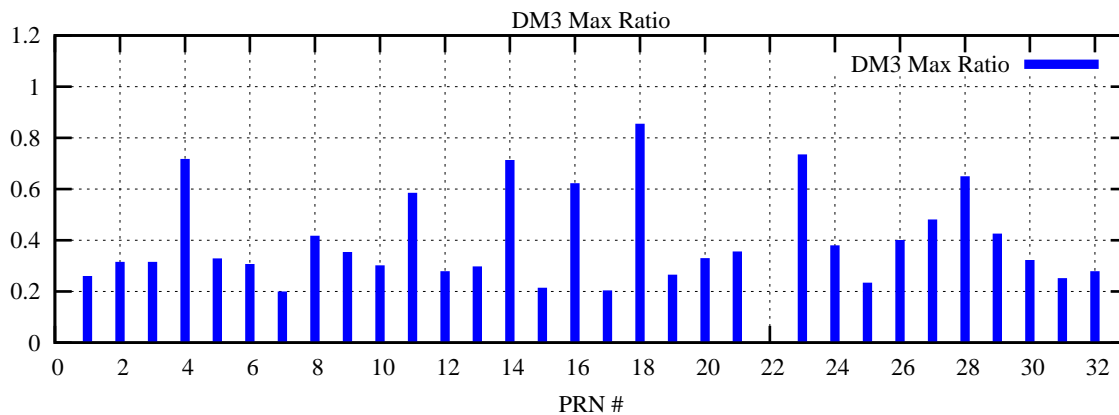

Ratio (PRN Bias/Threshold)

GpsWeek 2267 Day 3

Skinny (Type 0): PRN 8 22
Broad (Type 2): PRN 7 15 17 21 24