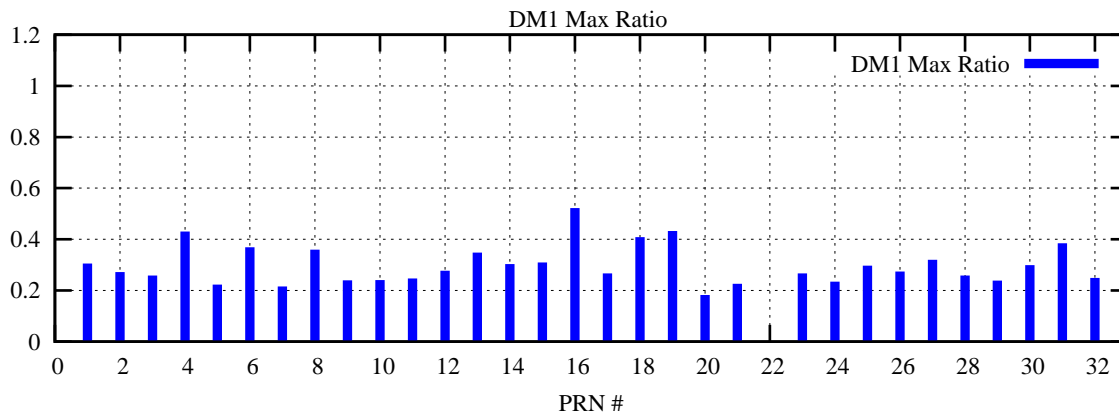

Ratio (PRN Bias/Threshold)

GpsWeek 2267 Day 3

Skinny (Type 0): PRN 8 22
Broad (Type 2): PRN 7 15 17 21 24