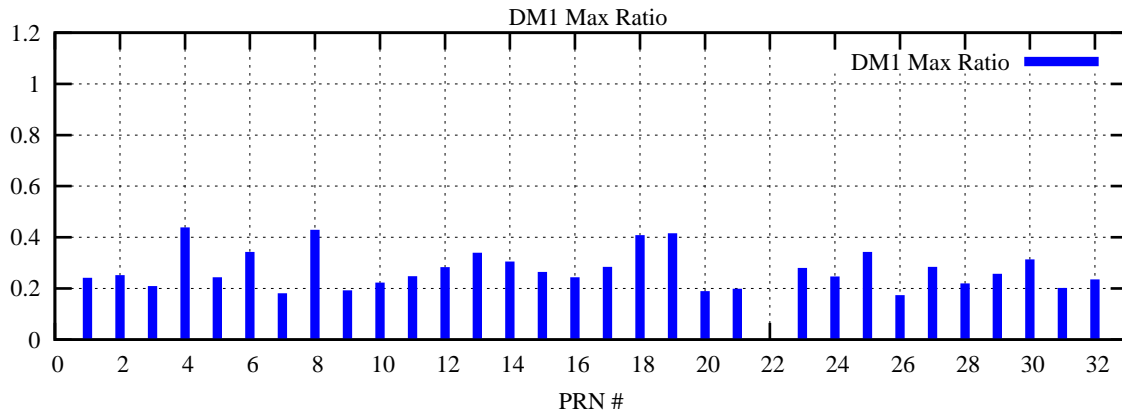

Ratio (PRN Bias/Threshold)

GpsWeek 2267 Day 4

Skinny (Type 0): PRN 8 22
Broad (Type 2): PRN 7 15 17 21 24