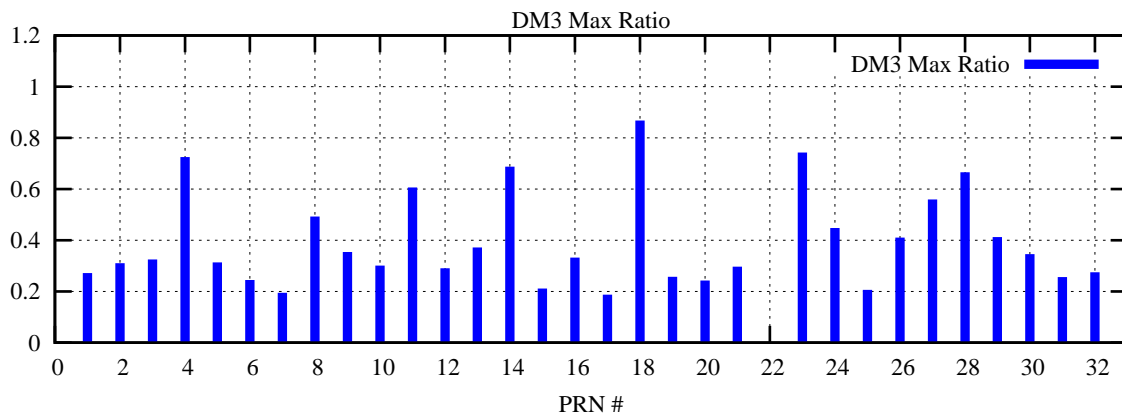

Ratio (PRN Bias/Threshold)

GpsWeek 2267 Day 4

Skinny (Type 0): PRN 8 22
Broad (Type 2): PRN 7 15 17 21 24