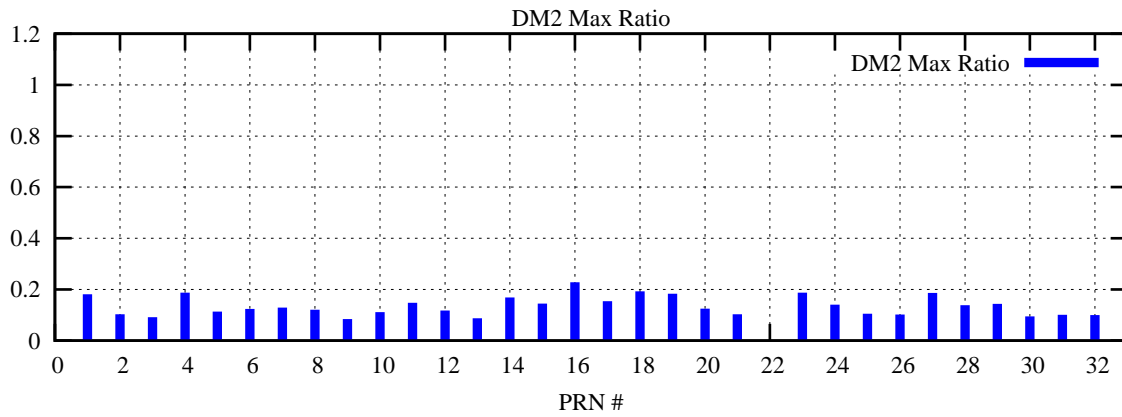

Ratio (PRN Bias/Threshold)

GpsWeek 2267 Day 4

Skinny (Type 0): PRN 8 22
Broad (Type 2): PRN 7 15 17 21 24