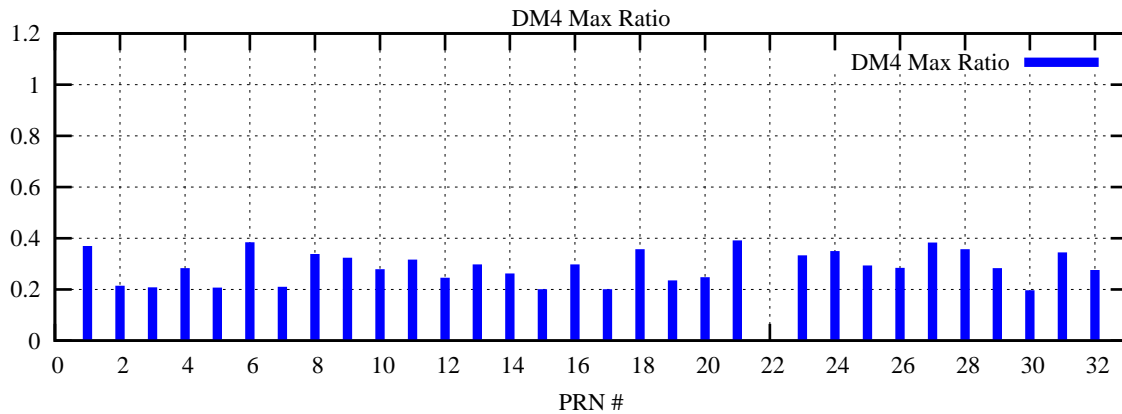

Ratio (PRN Bias/Threshold)

GpsWeek 2267 Day 4

Skinny (Type 0): PRN 8 22
Broad (Type 2): PRN 7 15 17 21 24