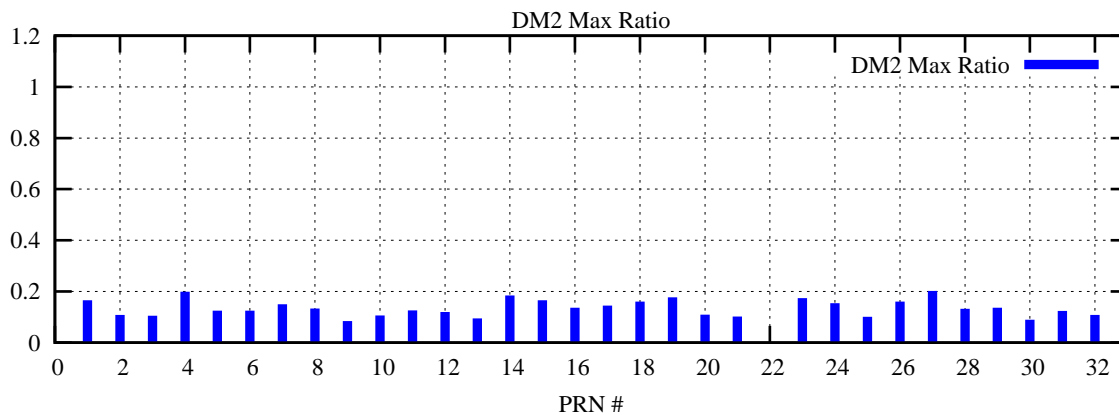

Ratio (PRN Bias/Threshold)

GpsWeek 2267 Day 6

Skinny (Type 0): PRN 8 22
Broad (Type 2): PRN 7 15 17 21 24