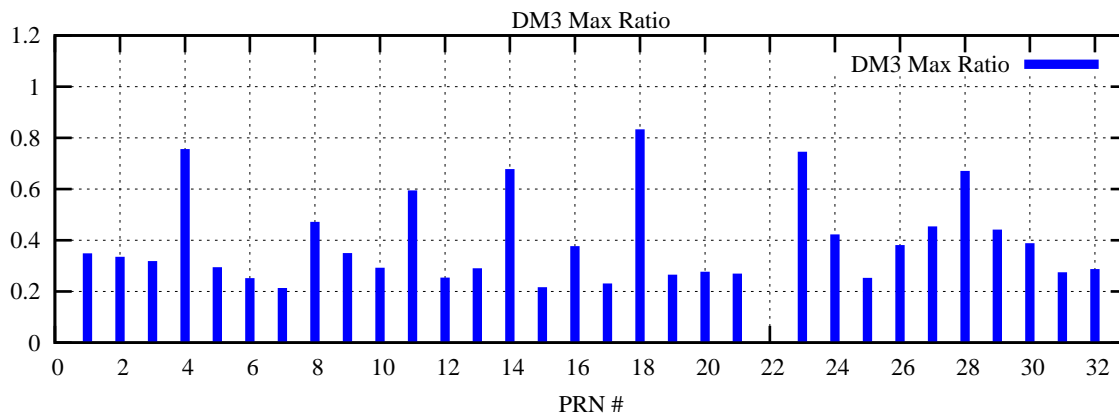

Ratio (PRN Bias/Threshold)

GpsWeek 2267 Day 6

Skinny (Type 0): PRN 8 22
Broad (Type 2): PRN 7 15 17 21 24