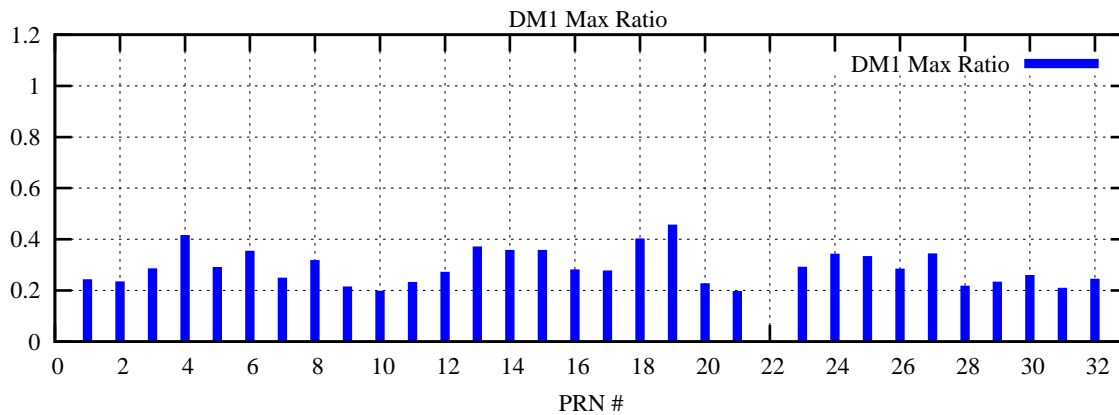

Ratio (PRN Bias/Threshold)

GpsWeek 2267 Day 6

Skinny (Type 0): PRN 8 22
Broad (Type 2): PRN 7 15 17 21 24