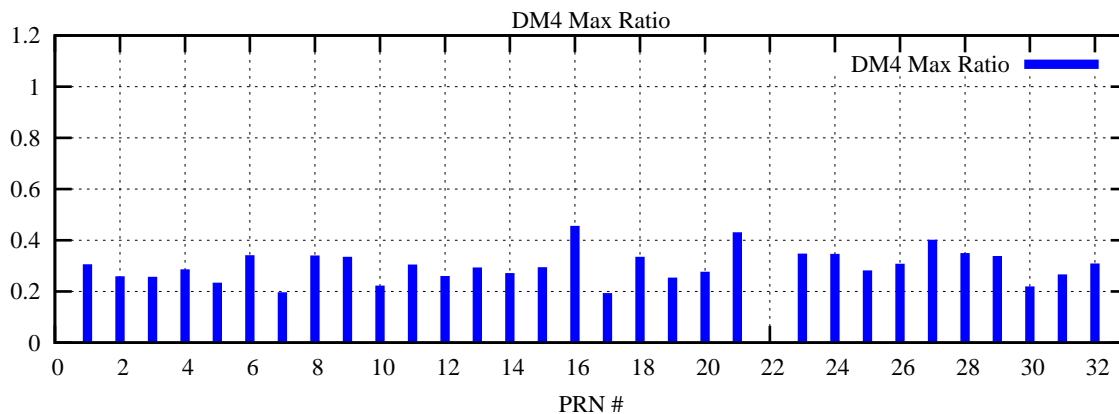

Ratio (PRN Bias/Threshold)

GpsWeek 2267 Day 6

Skinny (Type 0): PRN 8 22
Broad (Type 2): PRN 7 15 17 21 24