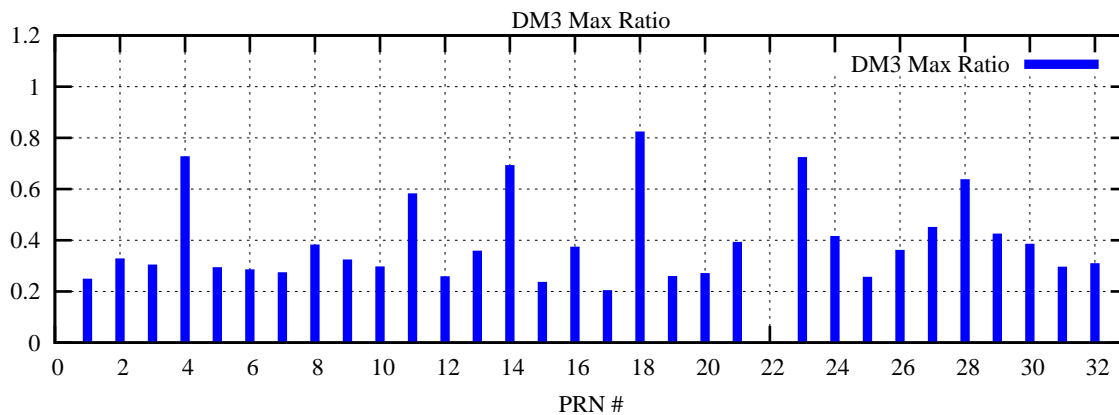

Ratio (PRN Bias/Threshold)

GpsWeek 2268 Day 6

Skinny (Type 0): PRN 8 22
Broad (Type 2): PRN 7 15 17 21 24