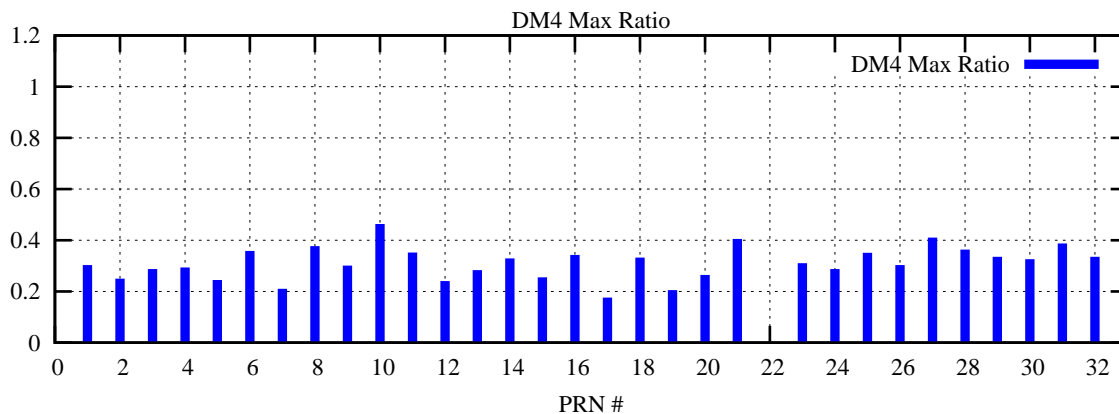

Ratio (PRN Bias/Threshold)

GpsWeek 2268 Day 6

Skinny (Type 0): PRN 8 22
Broad (Type 2): PRN 7 15 17 21 24