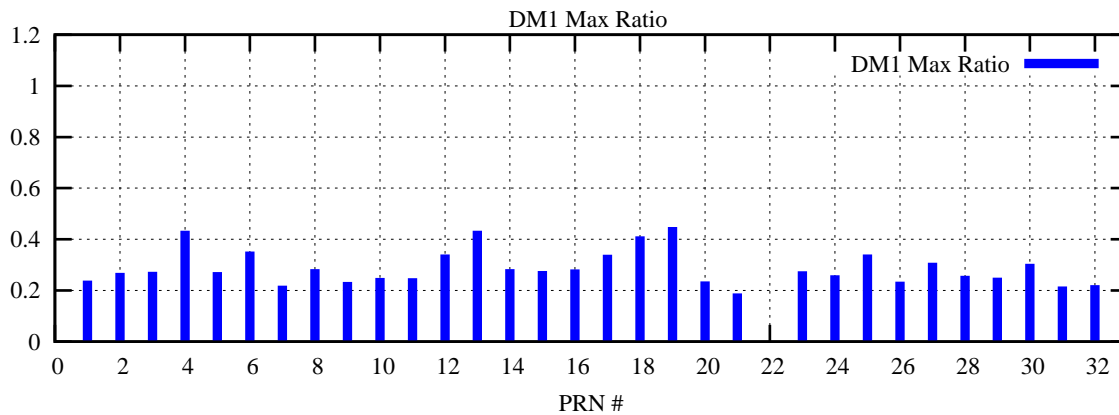

Ratio (PRN Bias/Threshold)

GpsWeek 2268 Day 6

Skinny (Type 0): PRN 8 22
Broad (Type 2): PRN 7 15 17 21 24