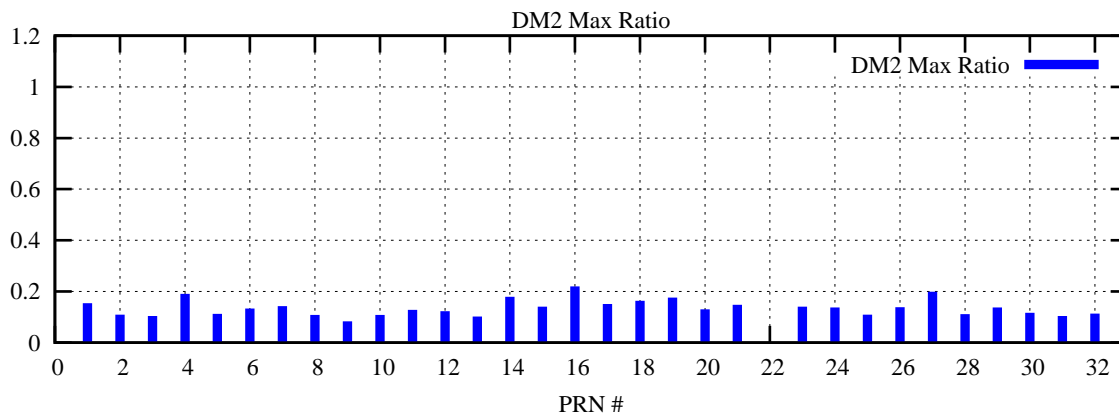

Ratio (PRN Bias/Threshold)

GpsWeek 2268 Day 6

Skinny (Type 0): PRN 8 22
Broad (Type 2): PRN 7 15 17 21 24