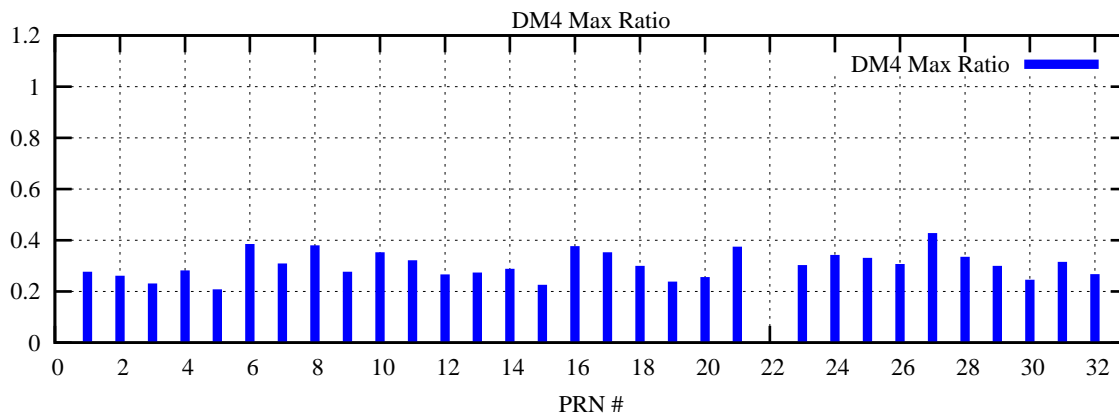

Ratio (PRN Bias/Threshold)

GpsWeek 2269 Day 6

Skinny (Type 0): PRN 8 22  
Broad (Type 2): PRN 7 15 17 21 24