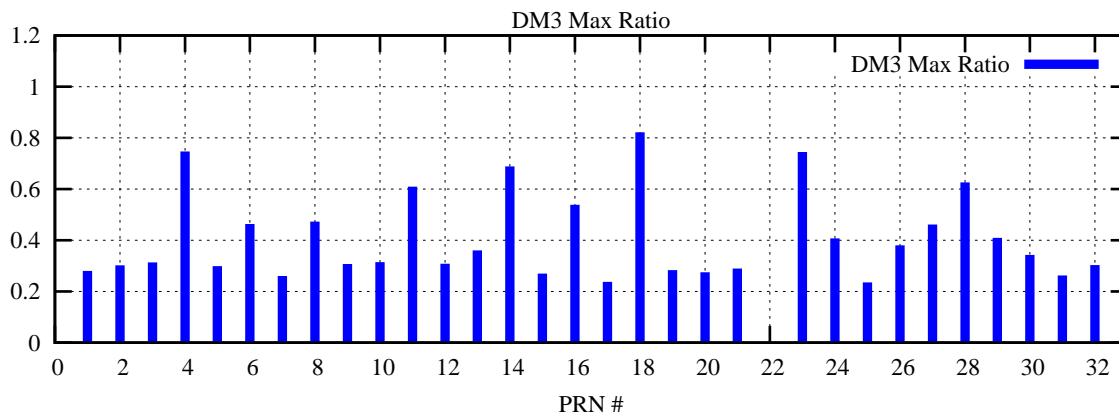

Ratio (PRN Bias/Threshold)

GpsWeek 2269 Day 6

Skinny (Type 0): PRN 8 22  
Broad (Type 2): PRN 7 15 17 21 24