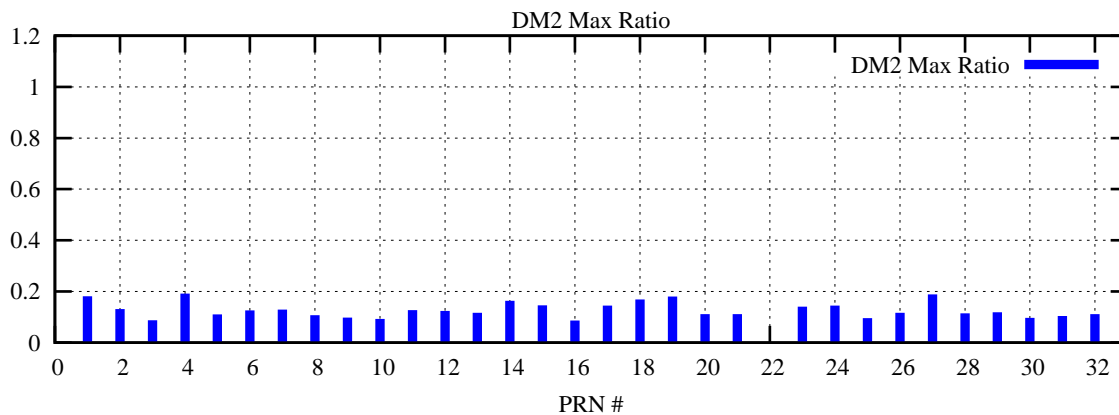

Ratio (PRN Bias/Threshold)

GpsWeek 2269 Day 6

Skinny (Type 0): PRN 8 22  
Broad (Type 2): PRN 7 15 17 21 24