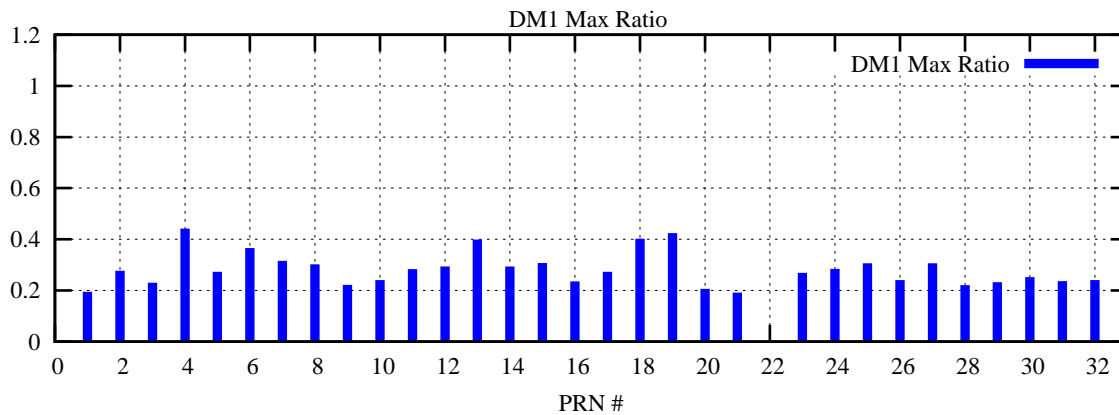

Ratio (PRN Bias/Threshold)

GpsWeek 2269 Day 6

Skinny (Type 0): PRN 8 22  
Broad (Type 2): PRN 7 15 17 21 24