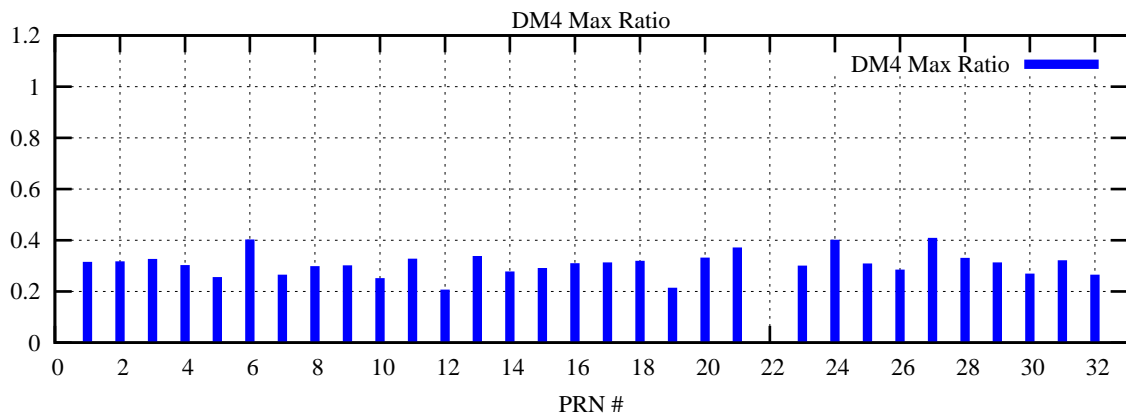

Ratio (PRN Bias/Threshold)
GpsWeek 2270 Day 0

Skinny (Type 0): PRN 8 22
Broad (Type 2): PRN 7 15 17 21 24