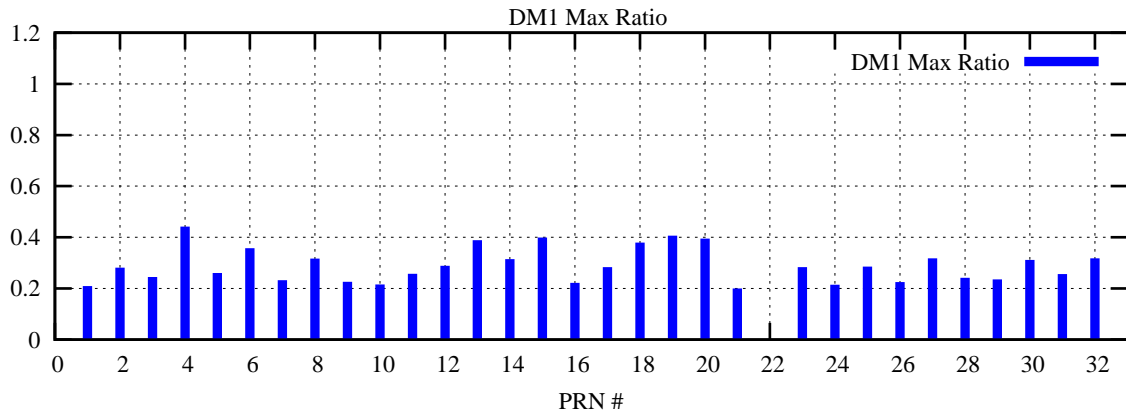

Ratio (PRN Bias/Threshold)
GpsWeek 2270 Day 0

Skinny (Type 0): PRN 8 22
Broad (Type 2): PRN 7 15 17 21 24