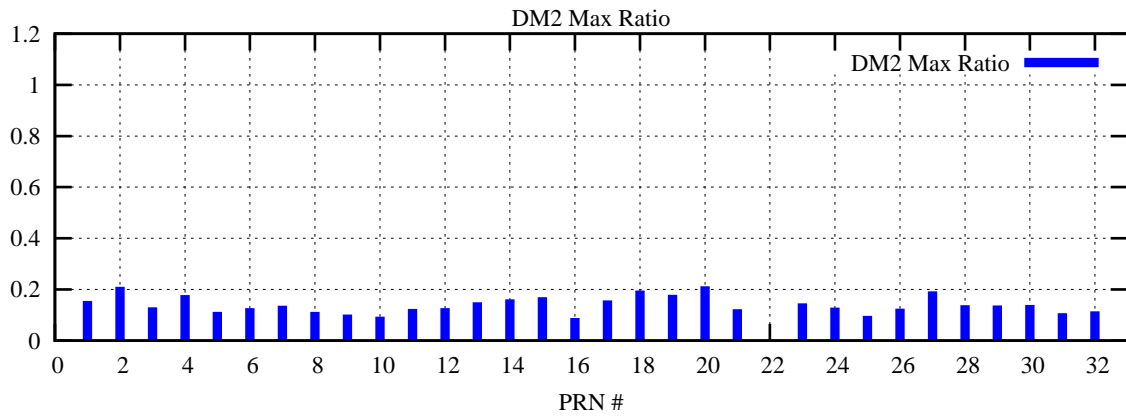

Ratio (PRN Bias/Threshold)
GpsWeek 2270 Day 0

Skinny (Type 0): PRN 8 22
Broad (Type 2): PRN 7 15 17 21 24