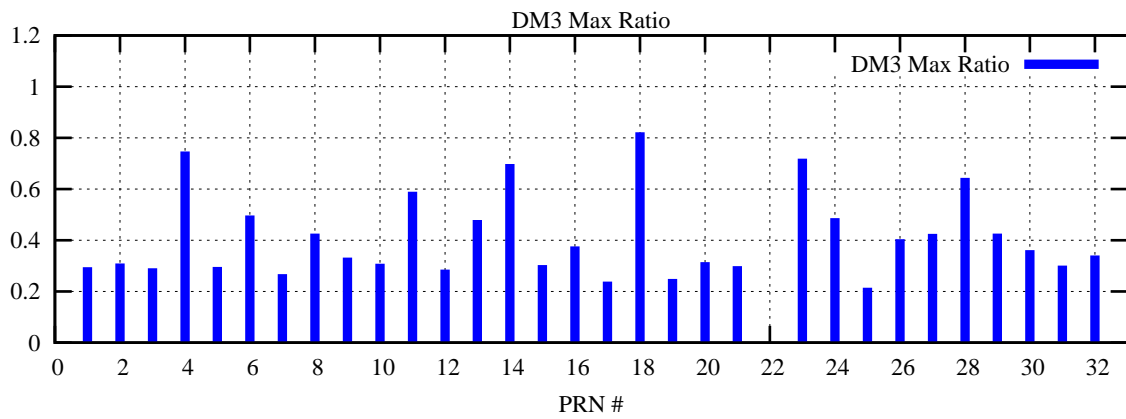

Ratio (PRN Bias/Threshold)
GpsWeek 2270 Day 0

Skinny (Type 0): PRN 8 22
Broad (Type 2): PRN 7 15 17 21 24