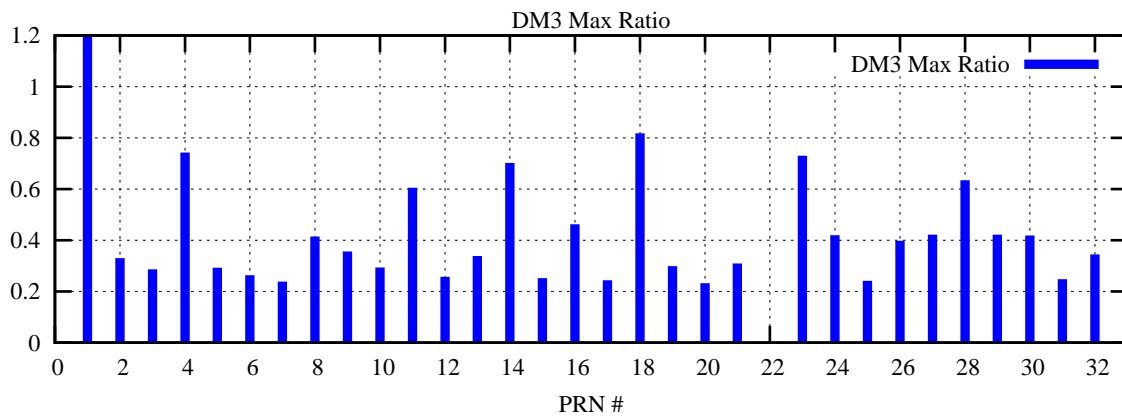

Ratio (PRN Bias/Threshold)

GpsWeek 2270 Day 1

Skinny (Type 0): PRN 8 22
Broad (Type 2): PRN 7 15 17 21 24