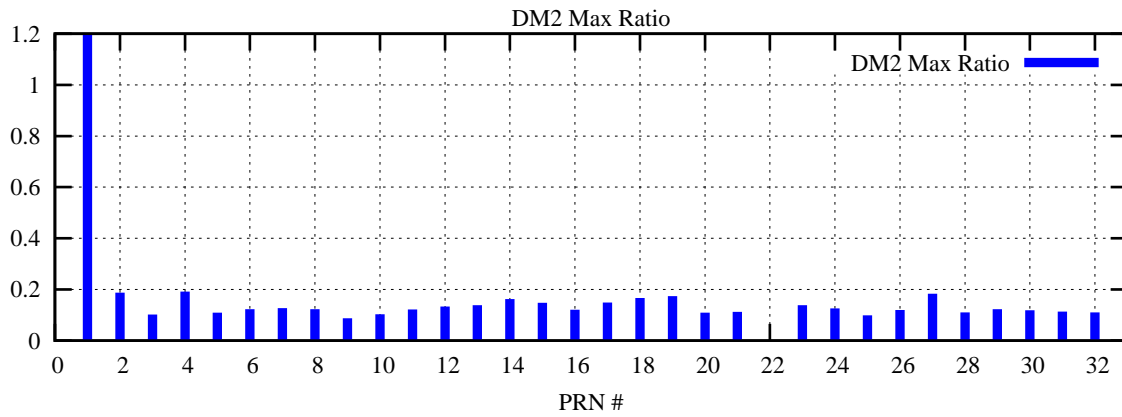

Ratio (PRN Bias/Threshold)

GpsWeek 2270 Day 1

Skinny (Type 0): PRN 8 22
Broad (Type 2): PRN 7 15 17 21 24