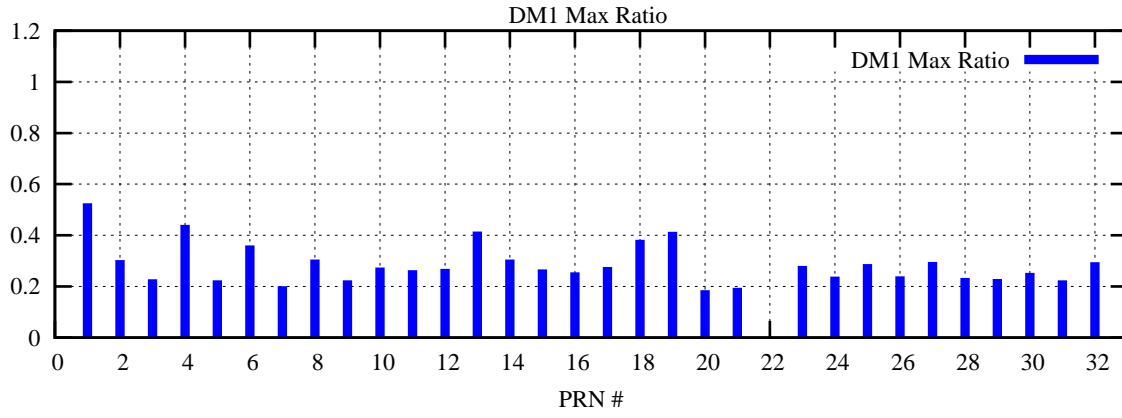

Ratio (PRN Bias/Threshold)

GpsWeek 2270 Day 1

Skinny (Type 0): PRN 8 22
Broad (Type 2): PRN 7 15 17 21 24