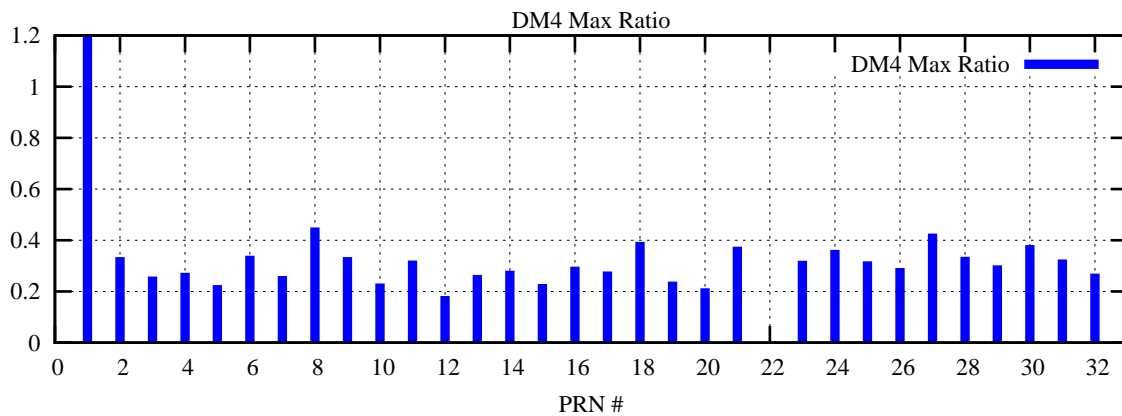

Ratio (PRN Bias/Threshold)

GpsWeek 2270 Day 1

Skinny (Type 0): PRN 8 22
Broad (Type 2): PRN 7 15 17 21 24