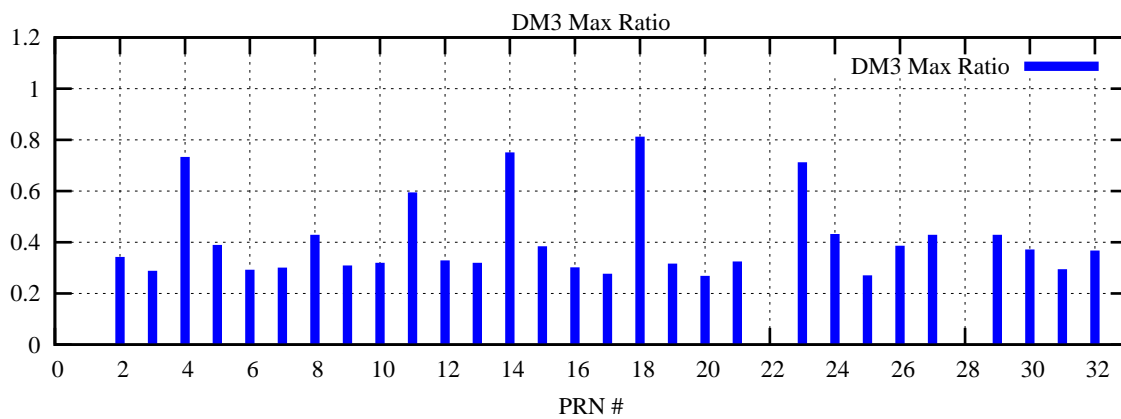

Ratio (PRN Bias/Threshold)

GpsWeek 2270 Day 2

Skinny (Type 0): PRN 8 22
Broad (Type 2): PRN 7 15 17 21 24