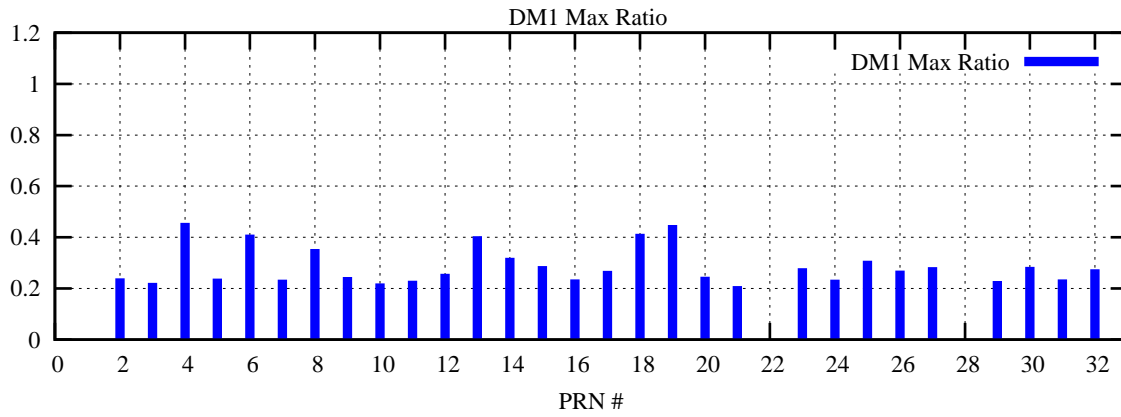

Ratio (PRN Bias/Threshold)

GpsWeek 2270 Day 2

Skinny (Type 0): PRN 8 22
Broad (Type 2): PRN 7 15 17 21 24