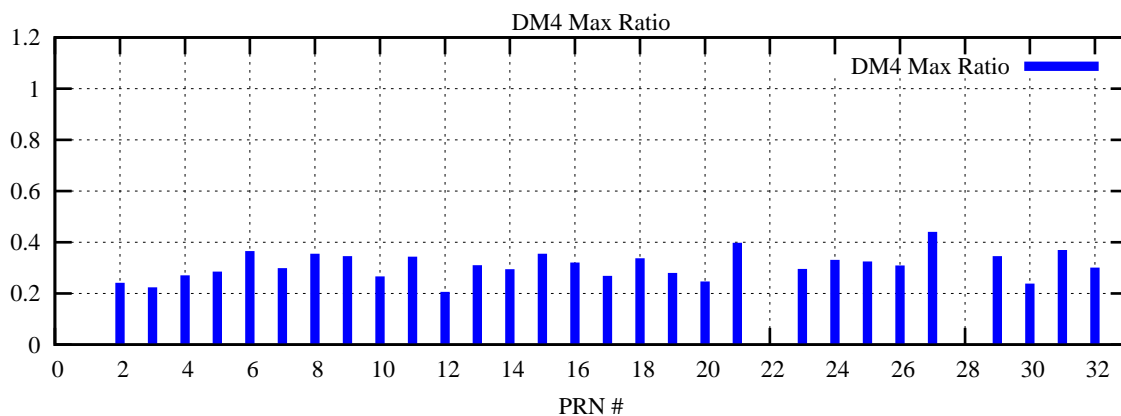

Ratio (PRN Bias/Threshold)

GpsWeek 2270 Day 2

Skinny (Type 0): PRN 8 22
Broad (Type 2): PRN 7 15 17 21 24