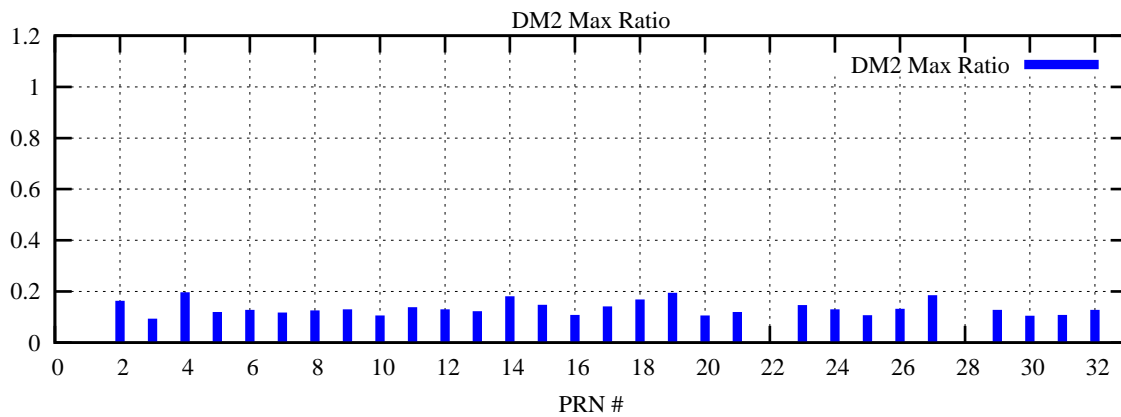

Ratio (PRN Bias/Threshold)

GpsWeek 2270 Day 2

Skinny (Type 0): PRN 8 22
Broad (Type 2): PRN 7 15 17 21 24