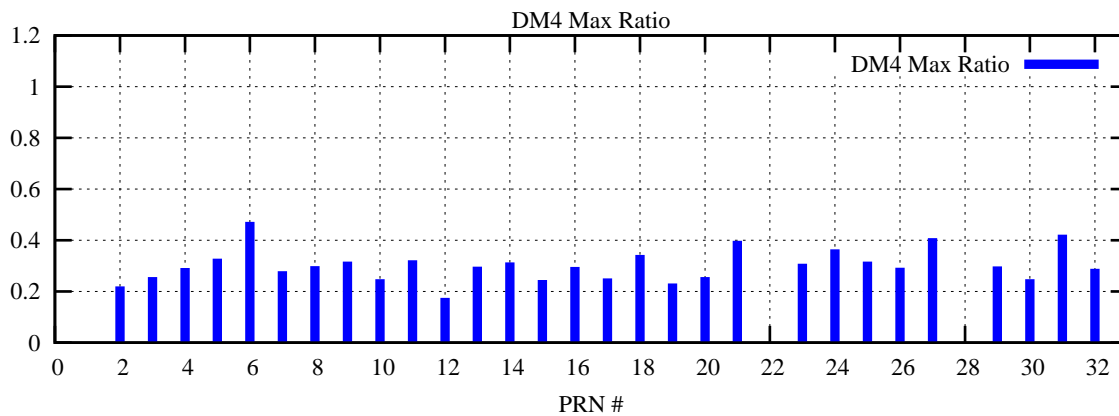

Ratio (PRN Bias/Threshold)

GpsWeek 2270 Day 3

Skinny (Type 0): PRN 8 22
Broad (Type 2): PRN 7 15 17 21 24