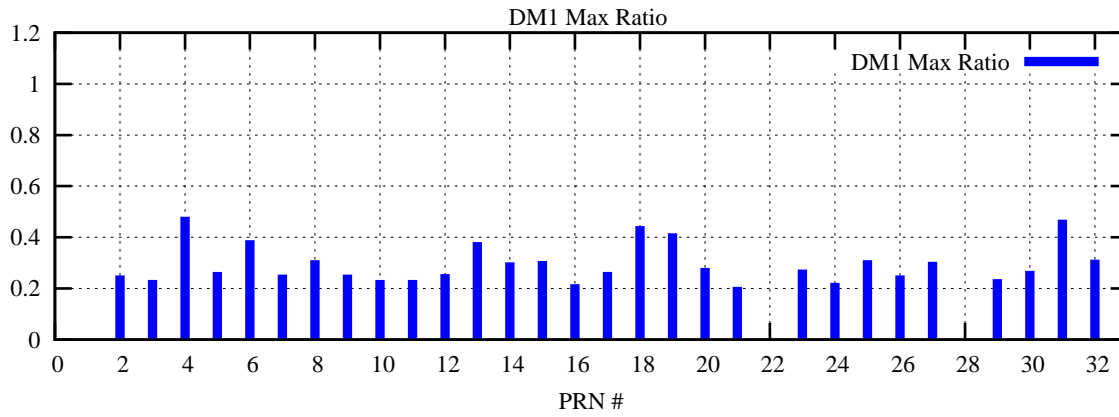

Ratio (PRN Bias/Threshold)

GpsWeek 2270 Day 3

Skinny (Type 0): PRN 8 22
Broad (Type 2): PRN 7 15 17 21 24