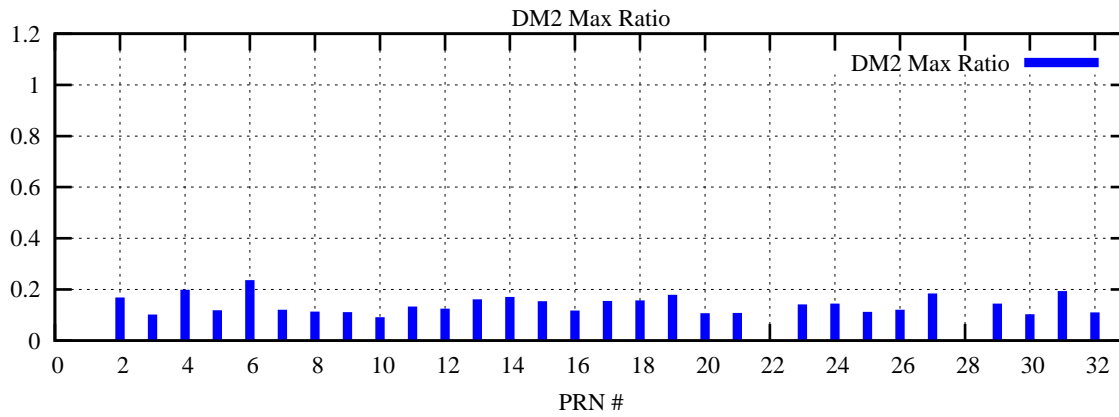

Ratio (PRN Bias/Threshold)

GpsWeek 2270 Day 3

Skinny (Type 0): PRN 8 22
Broad (Type 2): PRN 7 15 17 21 24