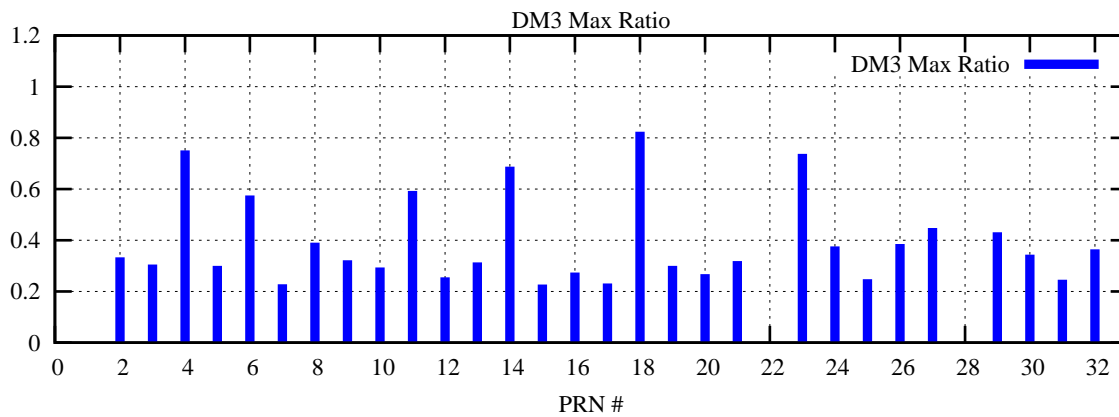

Ratio (PRN Bias/Threshold)

GpsWeek 2270 Day 3

Skinny (Type 0): PRN 8 22
Broad (Type 2): PRN 7 15 17 21 24