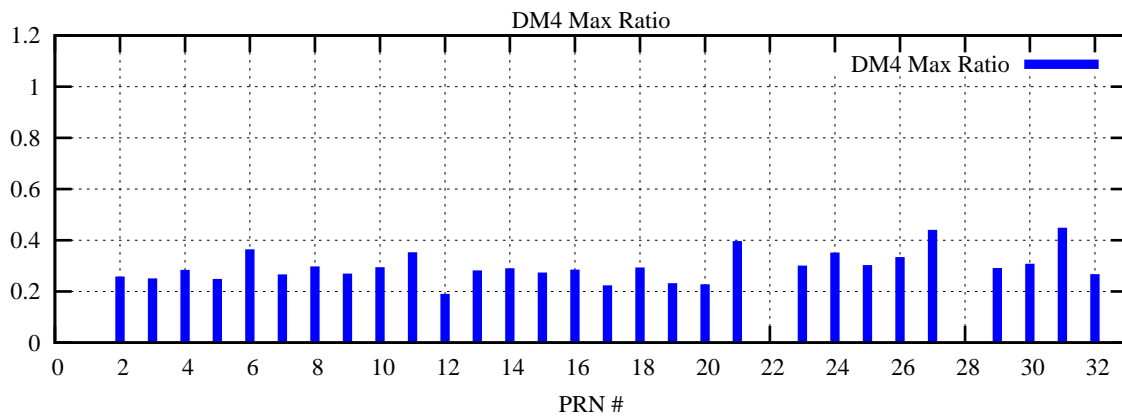

Ratio (PRN Bias/Threshold)

GpsWeek 2270 Day 4

Skinny (Type 0): PRN 8 22  
Broad (Type 2): PRN 7 15 17 21 24