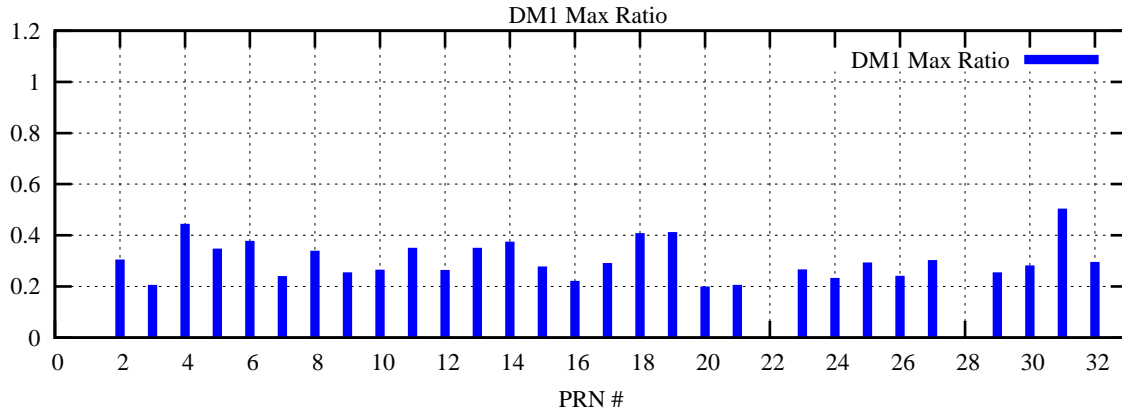

Ratio (PRN Bias/Threshold)

GpsWeek 2270 Day 4

Skinny (Type 0): PRN 8 22  
Broad (Type 2): PRN 7 15 17 21 24