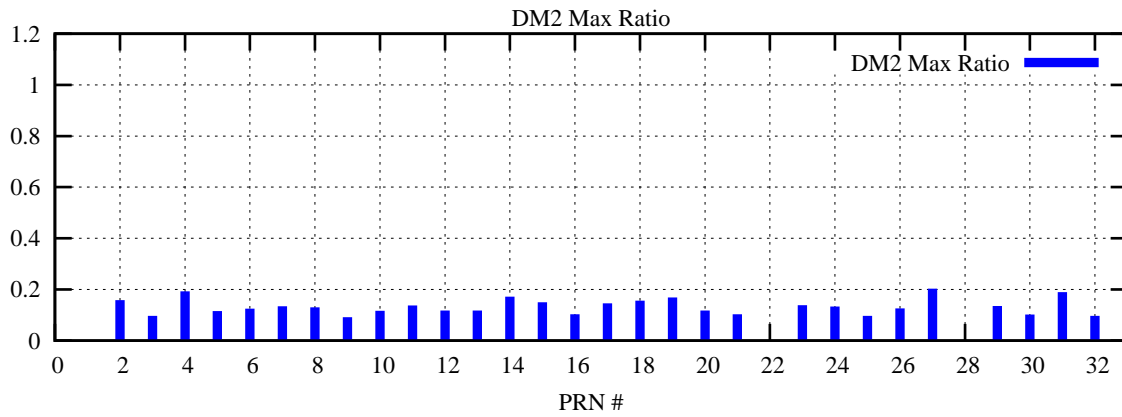

Ratio (PRN Bias/Threshold)

GpsWeek 2270 Day 4

Skinny (Type 0): PRN 8 22  
Broad (Type 2): PRN 7 15 17 21 24