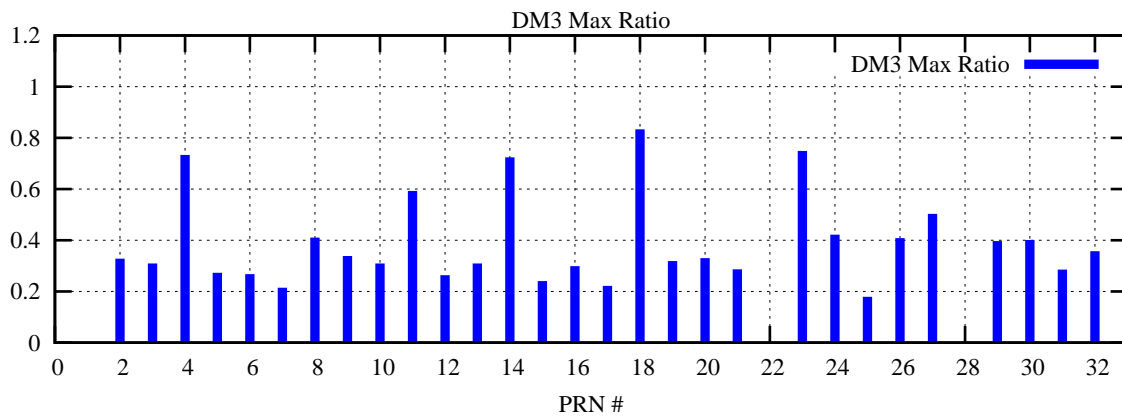

Ratio (PRN Bias/Threshold)

GpsWeek 2270 Day 4

Skinny (Type 0): PRN 8 22  
Broad (Type 2): PRN 7 15 17 21 24