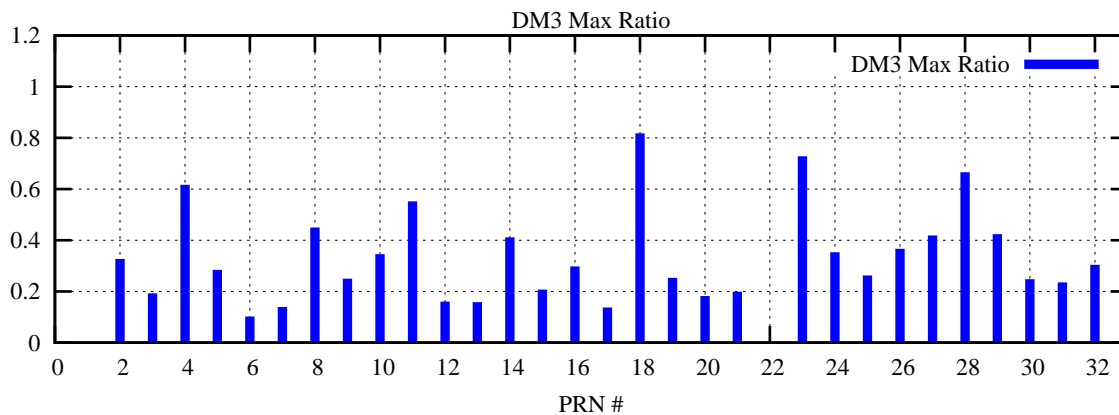

Ratio (PRN Bias/Threshold)

GpsWeek 2273 Day 1

Skinny (Type 0): PRN 8 22
Broad (Type 2): PRN 7 15 17 21 24