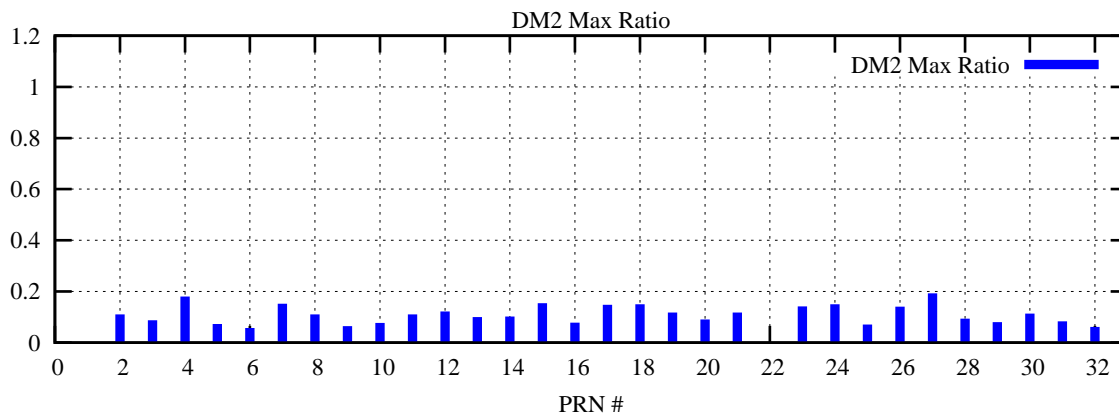

Ratio (PRN Bias/Threshold)

GpsWeek 2273 Day 1

Skinny (Type 0): PRN 8 22
Broad (Type 2): PRN 7 15 17 21 24