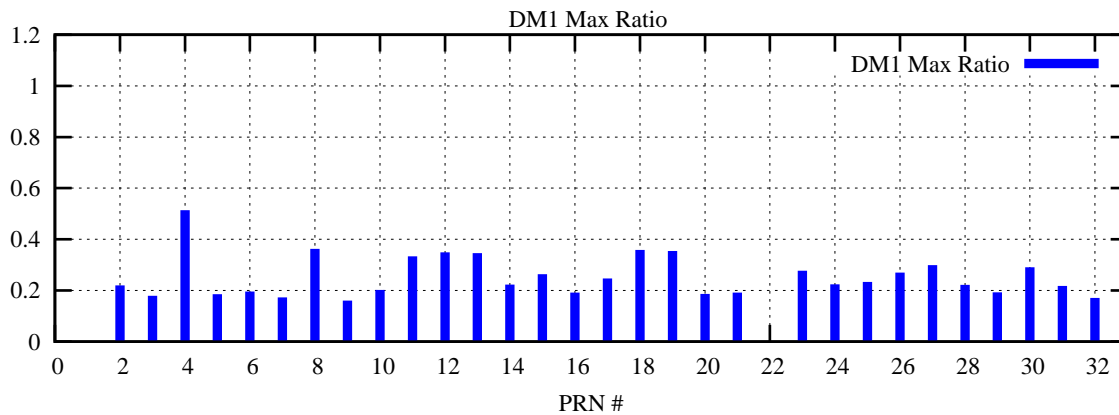

Ratio (PRN Bias/Threshold)

GpsWeek 2273 Day 1

Skinny (Type 0): PRN 8 22
Broad (Type 2): PRN 7 15 17 21 24