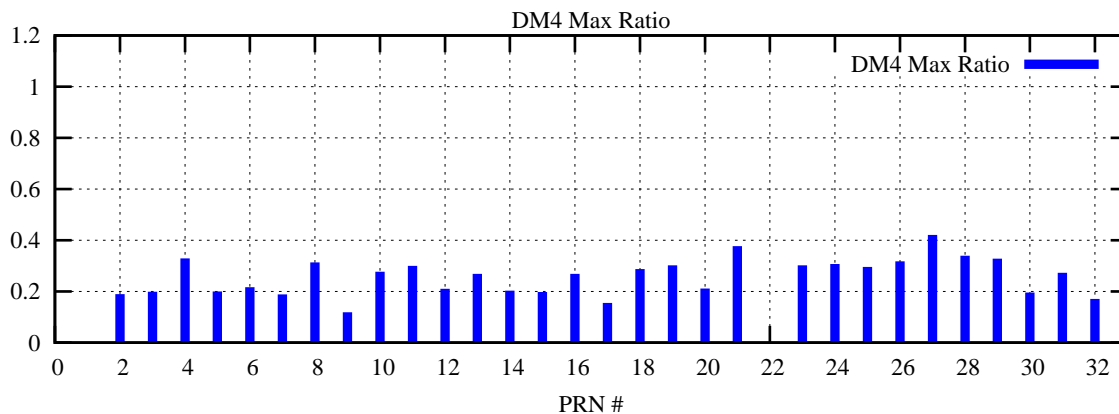

Ratio (PRN Bias/Threshold)

GpsWeek 2273 Day 1

Skinny (Type 0): PRN 8 22
Broad (Type 2): PRN 7 15 17 21 24