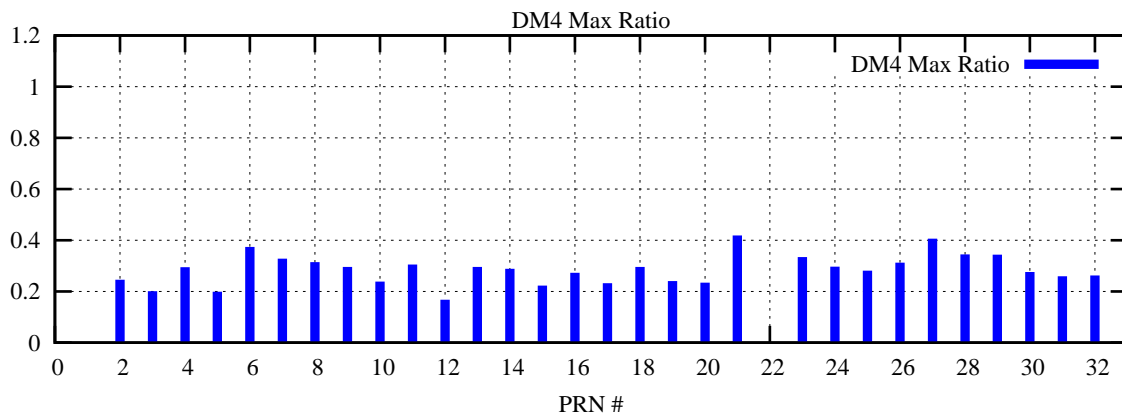

Ratio (PRN Bias/Threshold)

GpsWeek 2273 Day 2

Skinny (Type 0): PRN 8 22
Broad (Type 2): PRN 7 15 17 21 24