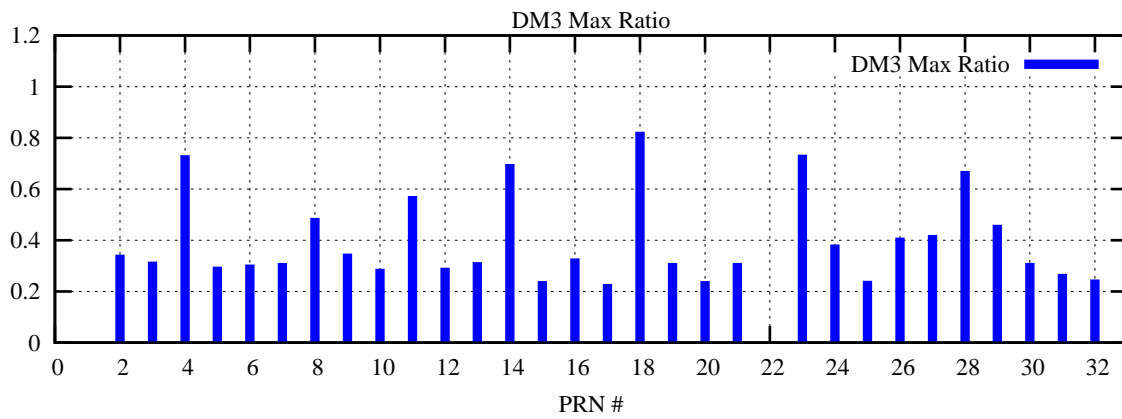

Ratio (PRN Bias/Threshold)

GpsWeek 2273 Day 2

Skinny (Type 0): PRN 8 22
Broad (Type 2): PRN 7 15 17 21 24