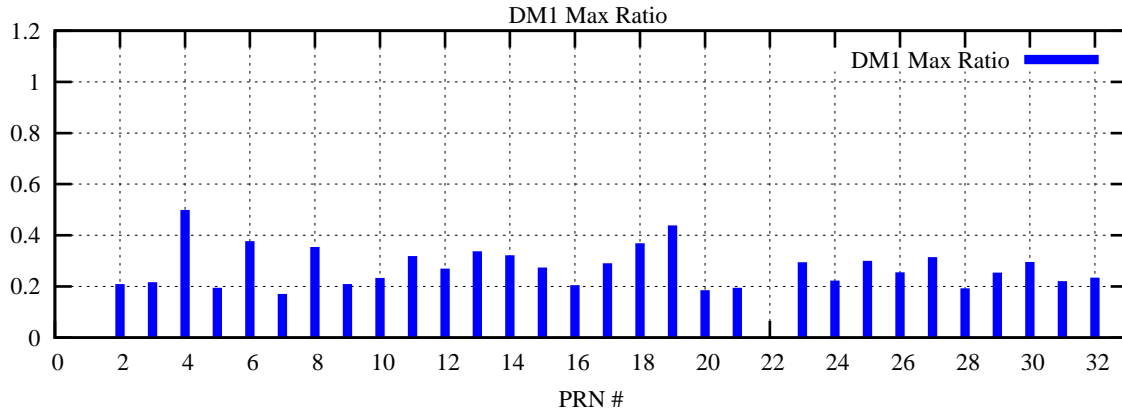

Ratio (PRN Bias/Threshold)

GpsWeek 2273 Day 2

Skinny (Type 0): PRN 8 22
Broad (Type 2): PRN 7 15 17 21 24