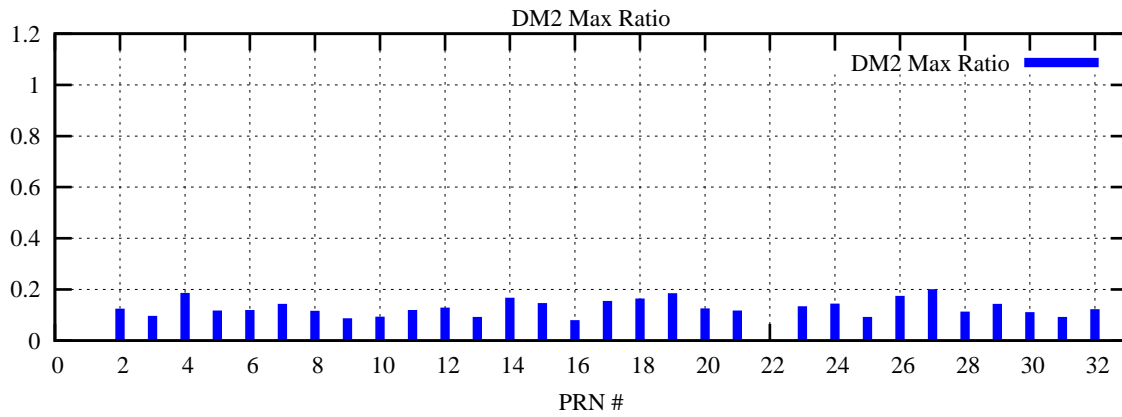

Ratio (PRN Bias/Threshold)

GpsWeek 2273 Day 2

Skinny (Type 0): PRN 8 22
Broad (Type 2): PRN 7 15 17 21 24