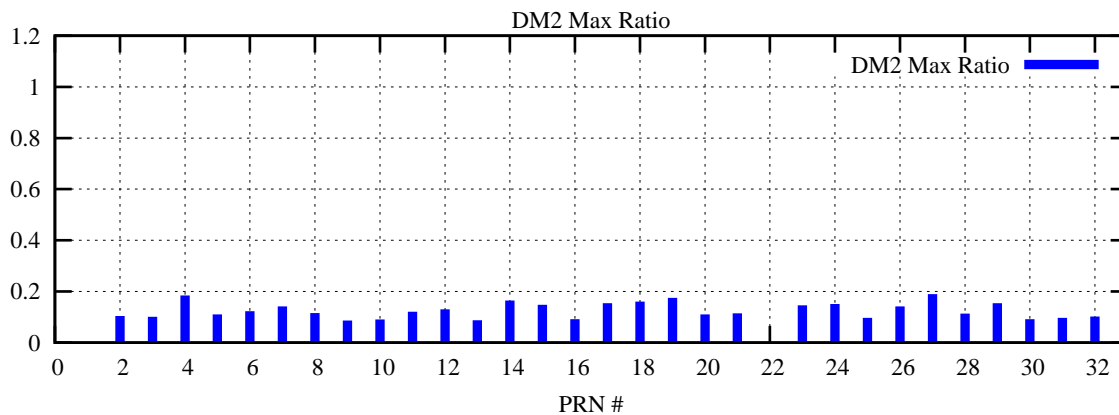

Ratio (PRN Bias/Threshold)

GpsWeek 2273 Day 5

Skinny (Type 0): PRN 8 22
Broad (Type 2): PRN 7 15 17 21 24