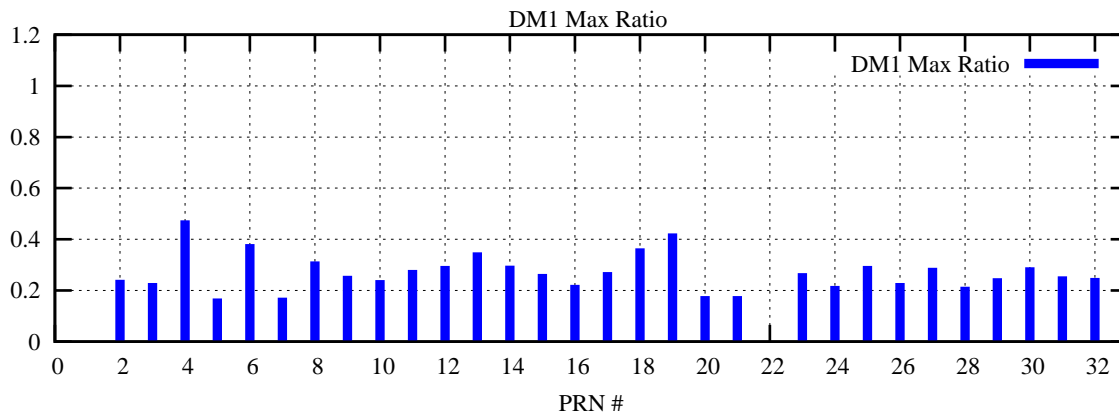

Ratio (PRN Bias/Threshold)

GpsWeek 2273 Day 5

Skinny (Type 0): PRN 8 22
Broad (Type 2): PRN 7 15 17 21 24