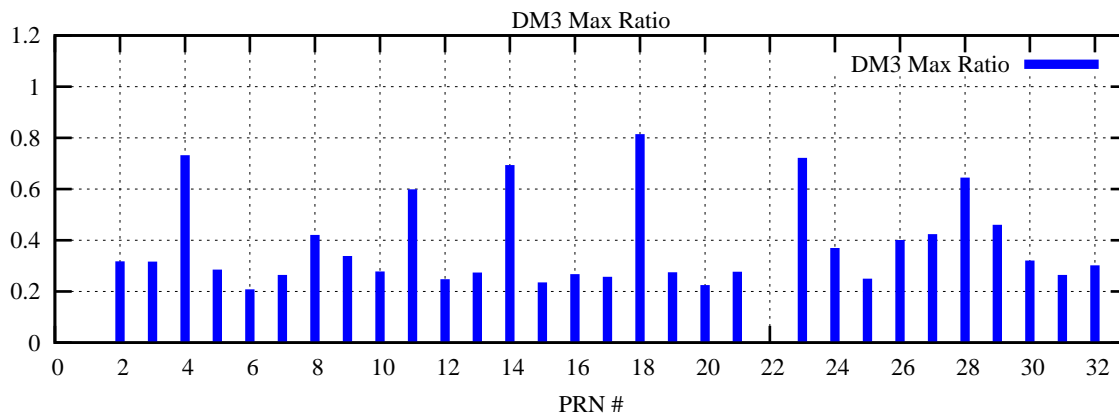

Ratio (PRN Bias/Threshold)

GpsWeek 2273 Day 5

Skinny (Type 0): PRN 8 22
Broad (Type 2): PRN 7 15 17 21 24