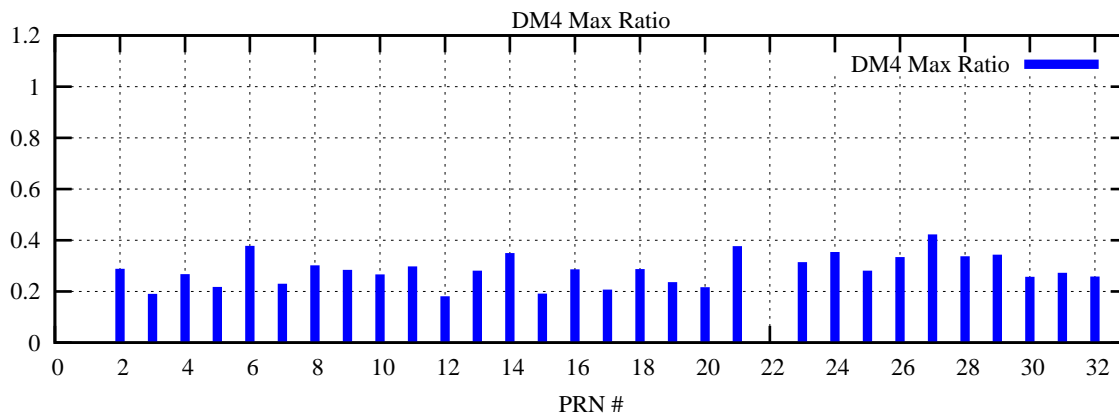

Ratio (PRN Bias/Threshold)

GpsWeek 2273 Day 5

Skinny (Type 0): PRN 8 22
Broad (Type 2): PRN 7 15 17 21 24