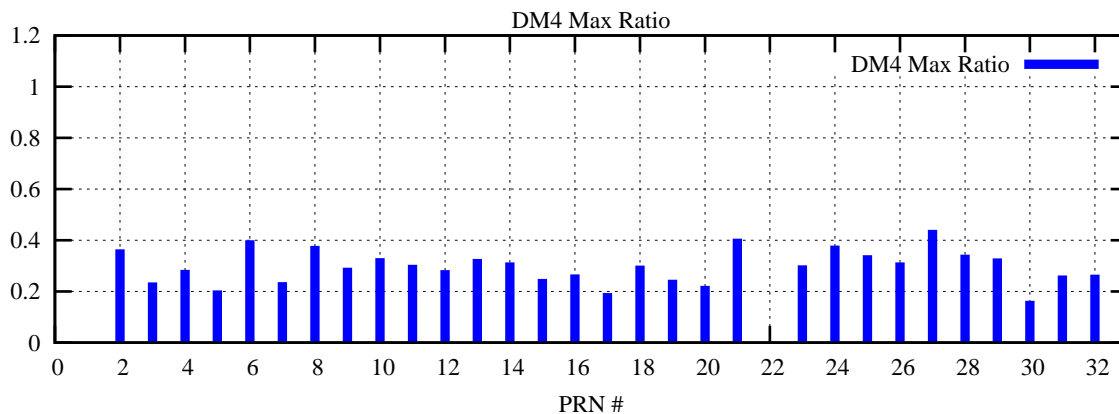

Ratio (PRN Bias/Threshold)

GpsWeek 2273 Day 6

Skinny (Type 0): PRN 8 22  
Broad (Type 2): PRN 7 15 17 21 24