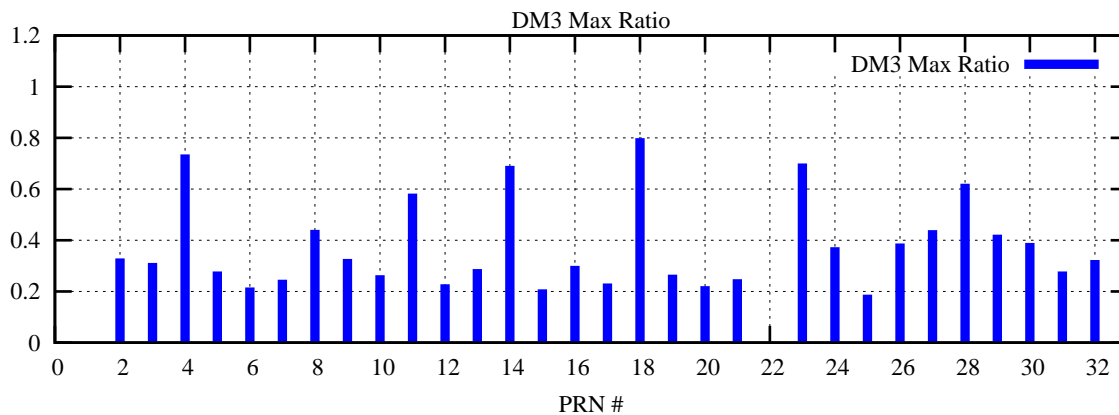

Ratio (PRN Bias/Threshold)

GpsWeek 2273 Day 6

Skinny (Type 0): PRN 8 22  
Broad (Type 2): PRN 7 15 17 21 24