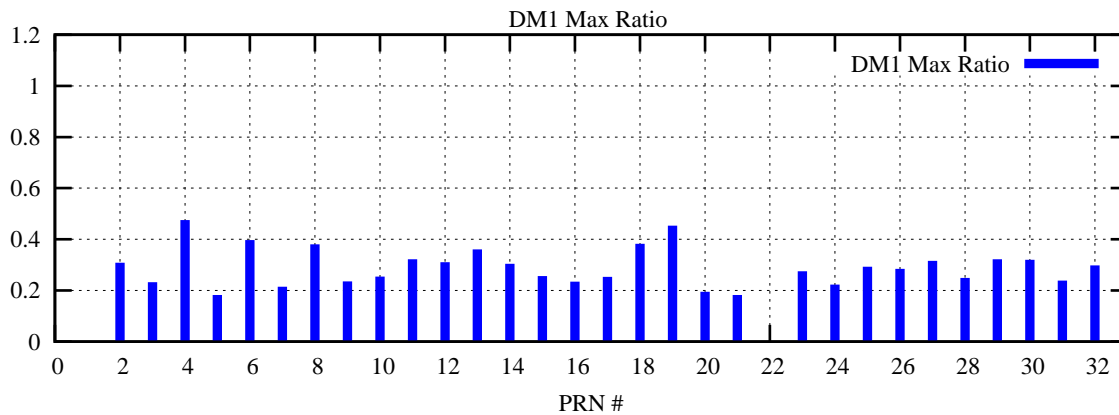

Ratio (PRN Bias/Threshold)

GpsWeek 2273 Day 6

Skinny (Type 0): PRN 8 22  
Broad (Type 2): PRN 7 15 17 21 24