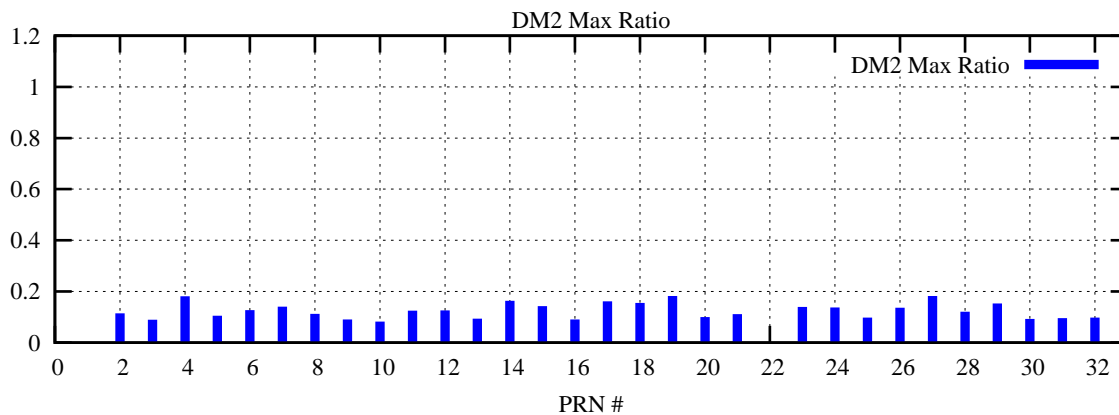

Ratio (PRN Bias/Threshold)

GpsWeek 2273 Day 6

Skinny (Type 0): PRN 8 22  
Broad (Type 2): PRN 7 15 17 21 24