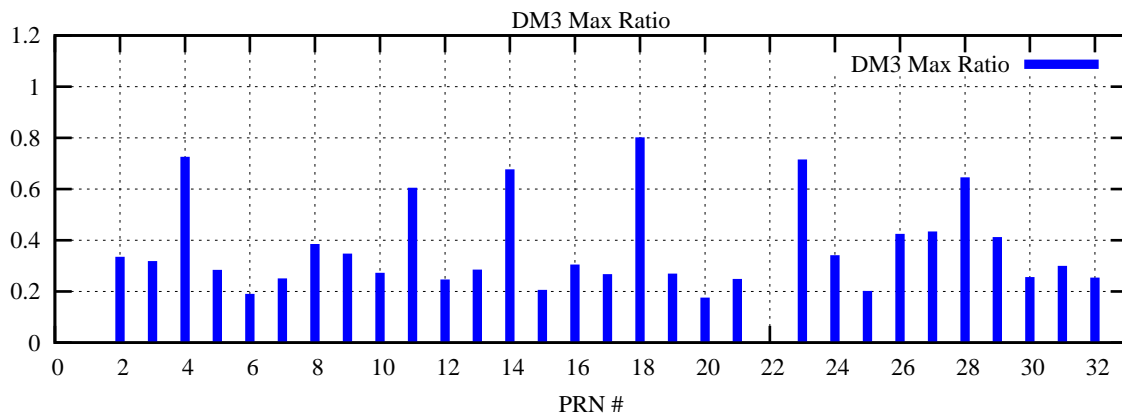

Ratio (PRN Bias/Threshold)

GpsWeek 2274 Day 0

Skinny (Type 0): PRN 8 22  
Broad (Type 2): PRN 7 15 17 21 24