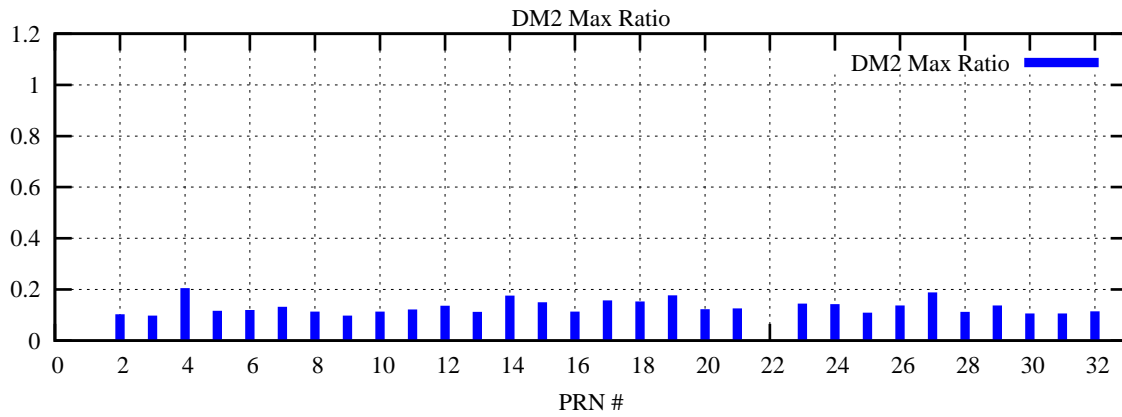

Ratio (PRN Bias/Threshold)

GpsWeek 2274 Day 0

Skinny (Type 0): PRN 8 22  
Broad (Type 2): PRN 7 15 17 21 24