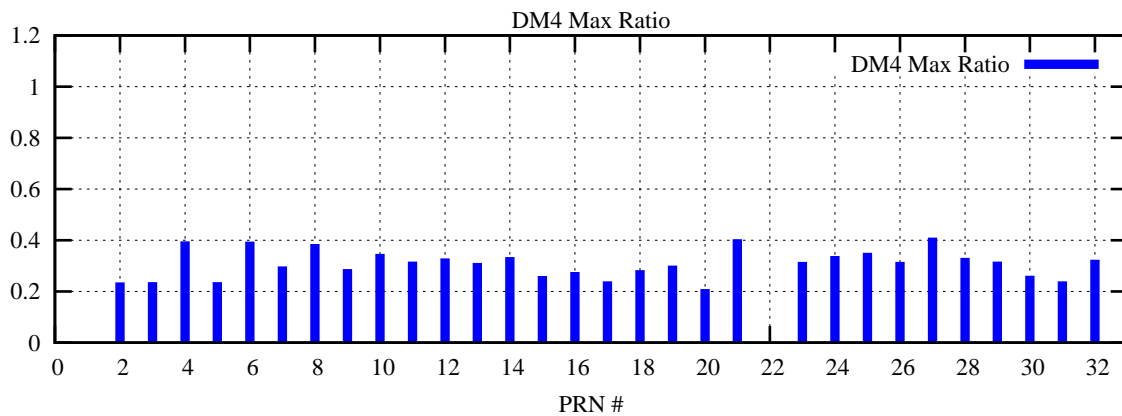

Ratio (PRN Bias/Threshold)

GpsWeek 2274 Day 0

Skinny (Type 0): PRN 8 22  
Broad (Type 2): PRN 7 15 17 21 24