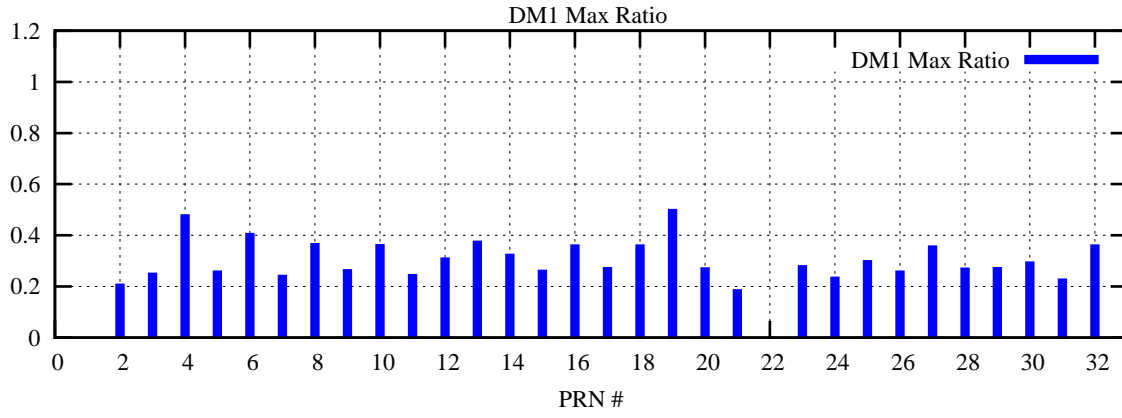

Ratio (PRN Bias/Threshold)

GpsWeek 2274 Day 0

Skinny (Type 0): PRN 8 22  
Broad (Type 2): PRN 7 15 17 21 24