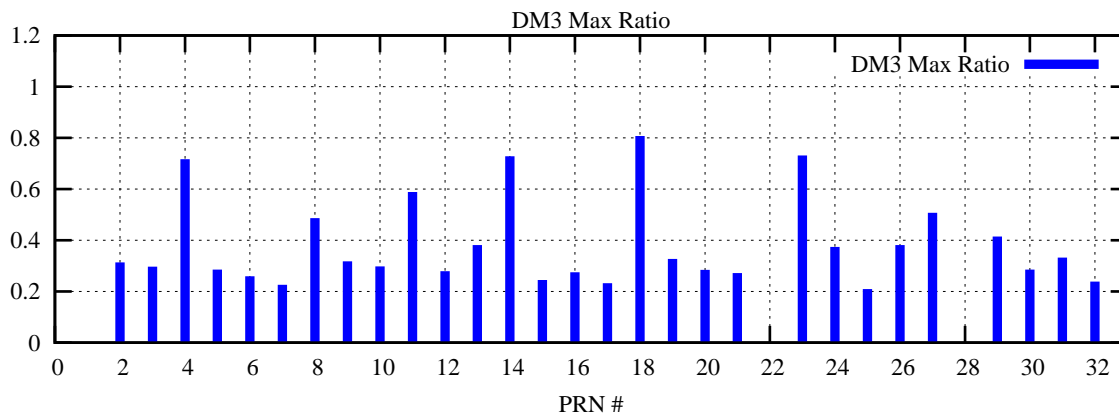

Ratio (PRN Bias/Threshold)

GpsWeek 2274 Day 6

Skinny (Type 0): PRN 8 22
Broad (Type 2): PRN 7 15 17 21 24