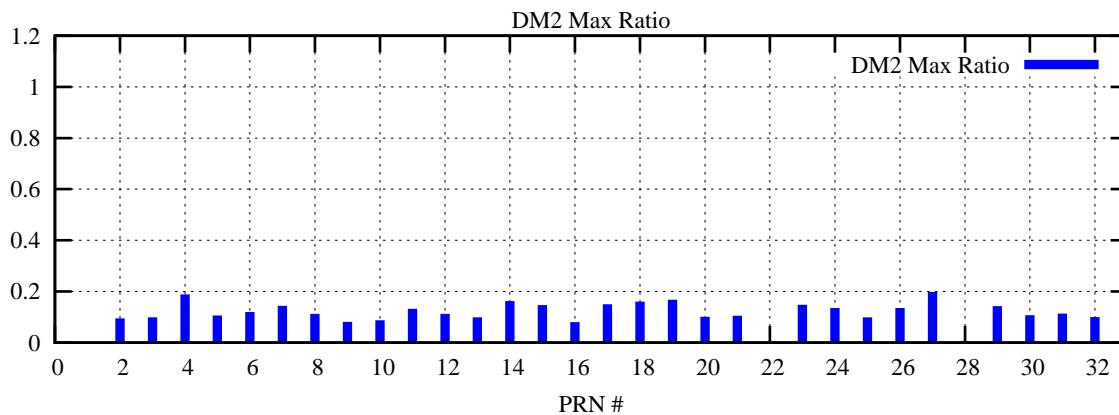

Ratio (PRN Bias/Threshold)

GpsWeek 2274 Day 6

Skinny (Type 0): PRN 8 22
Broad (Type 2): PRN 7 15 17 21 24