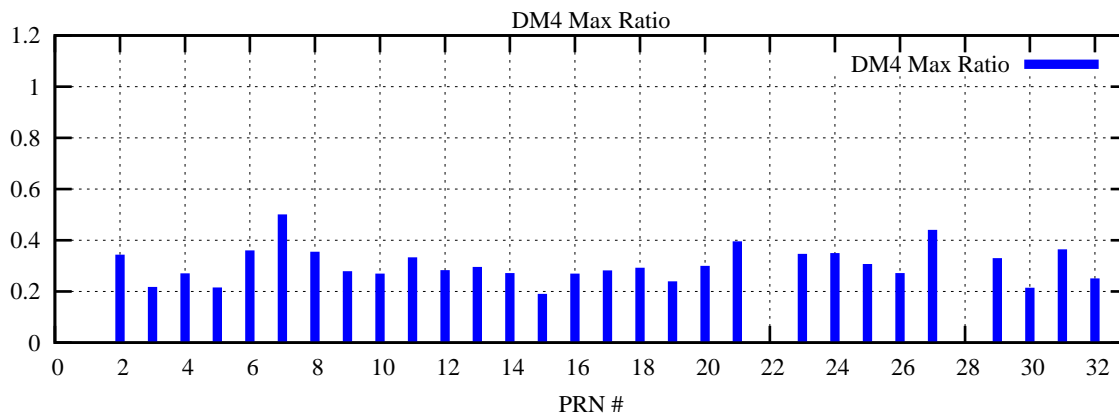

Ratio (PRN Bias/Threshold)

GpsWeek 2274 Day 6

Skinny (Type 0): PRN 8 22
Broad (Type 2): PRN 7 15 17 21 24