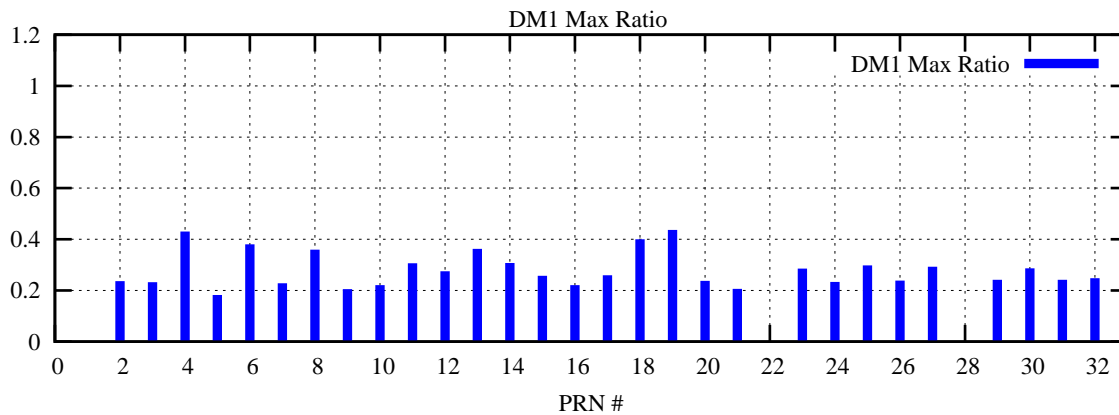

Ratio (PRN Bias/Threshold)

GpsWeek 2274 Day 6

Skinny (Type 0): PRN 8 22
Broad (Type 2): PRN 7 15 17 21 24