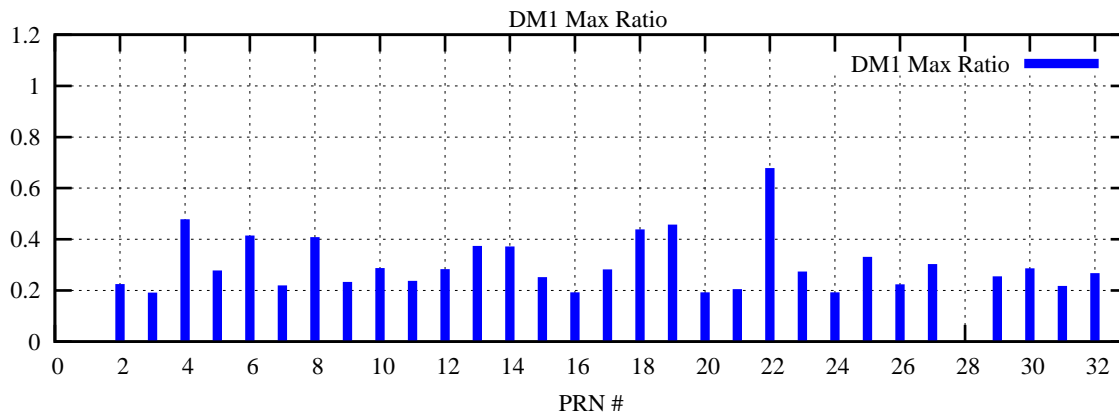

Ratio (PRN Bias/Threshold)

GpsWeek 2275 Day 6

Skinny (Type 0): PRN 8 22  
Broad (Type 2): PRN 7 15 17 21 24