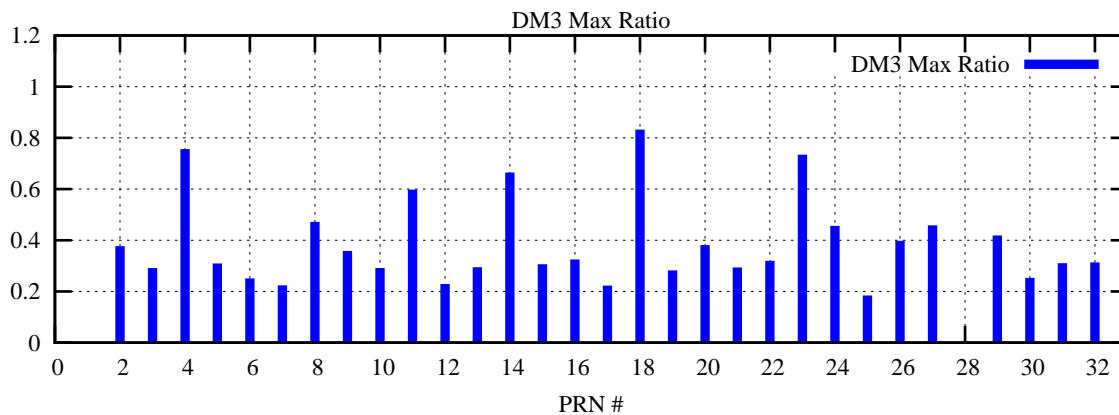

Ratio (PRN Bias/Threshold)

GpsWeek 2275 Day 6

Skinny (Type 0): PRN 8 22  
Broad (Type 2): PRN 7 15 17 21 24