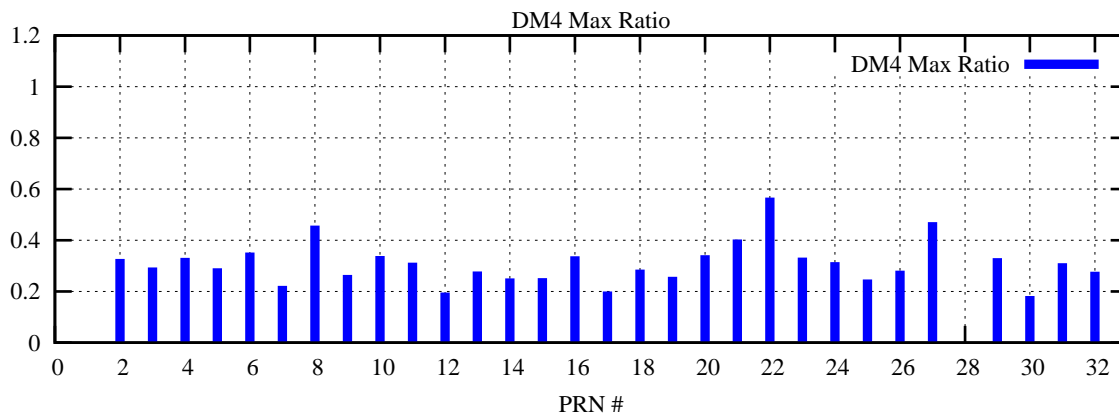

Ratio (PRN Bias/Threshold)

GpsWeek 2275 Day 6

Skinny (Type 0): PRN 8 22  
Broad (Type 2): PRN 7 15 17 21 24