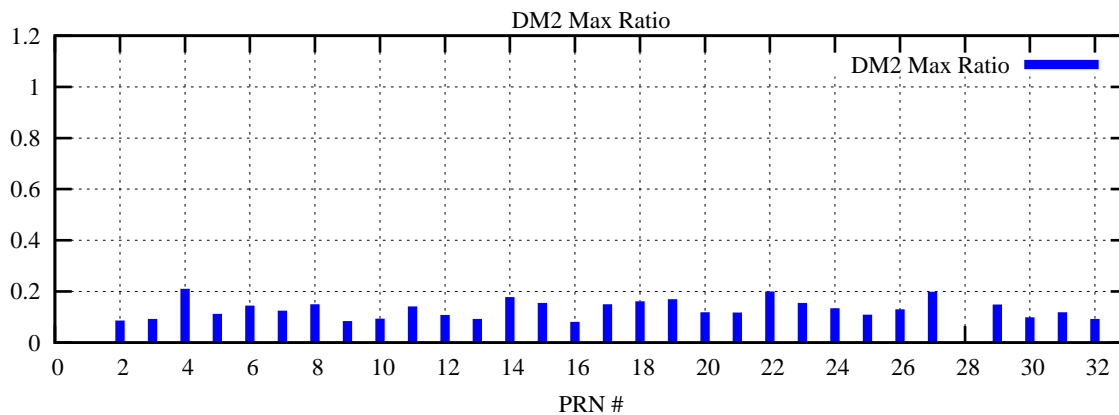

Ratio (PRN Bias/Threshold)

GpsWeek 2275 Day 6

Skinny (Type 0): PRN 8 22  
Broad (Type 2): PRN 7 15 17 21 24