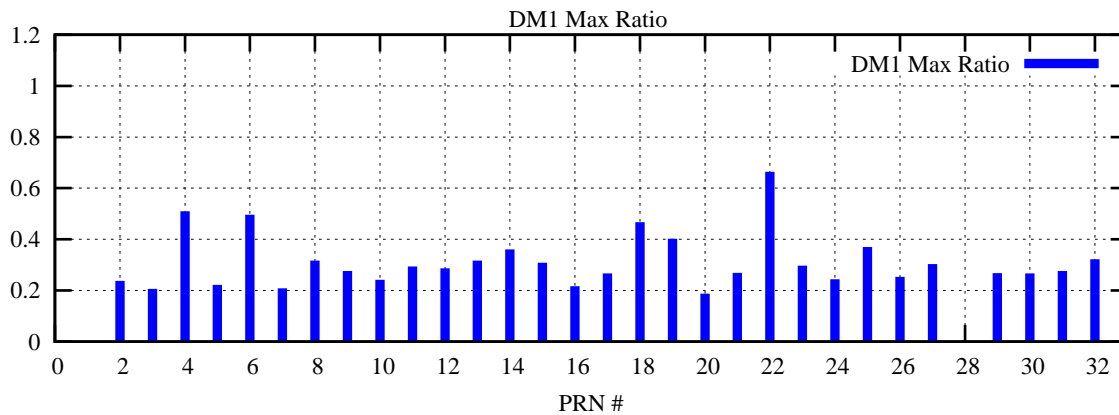

Ratio (PRN Bias/Threshold)

GpsWeek 2277 Day 1

Skinny (Type 0): PRN 8 22
Broad (Type 2): PRN 7 15 17 21 24