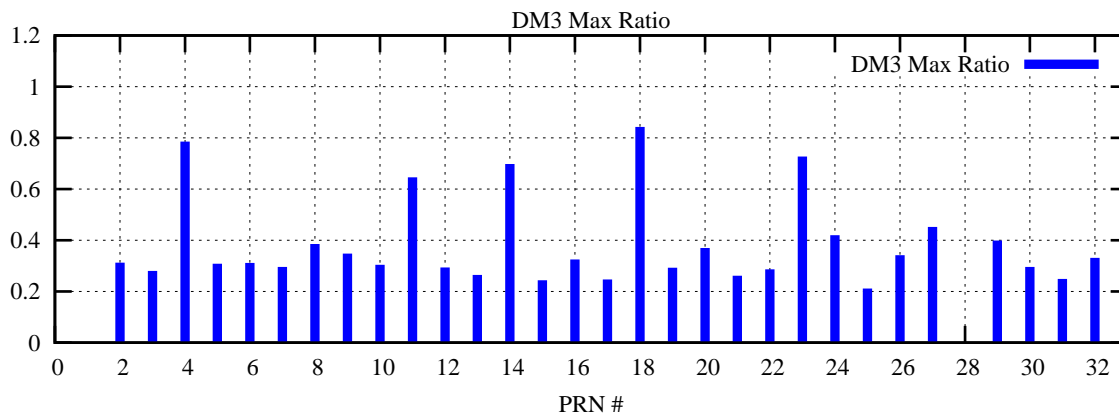

Ratio (PRN Bias/Threshold)

GpsWeek 2277 Day 1

Skinny (Type 0): PRN 8 22
Broad (Type 2): PRN 7 15 17 21 24