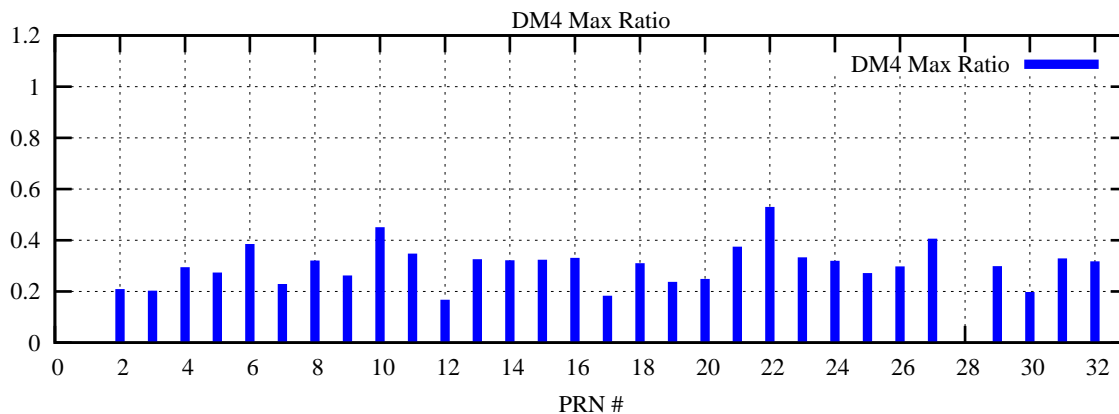

Ratio (PRN Bias/Threshold)

GpsWeek 2277 Day 1

Skinny (Type 0): PRN 8 22
Broad (Type 2): PRN 7 15 17 21 24