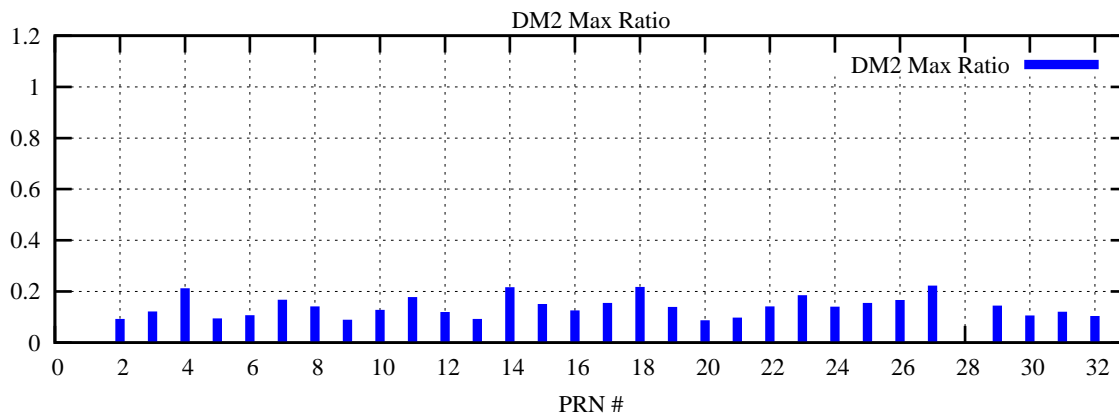

Ratio (PRN Bias/Threshold)

GpsWeek 2277 Day 1

Skinny (Type 0): PRN 8 22
Broad (Type 2): PRN 7 15 17 21 24