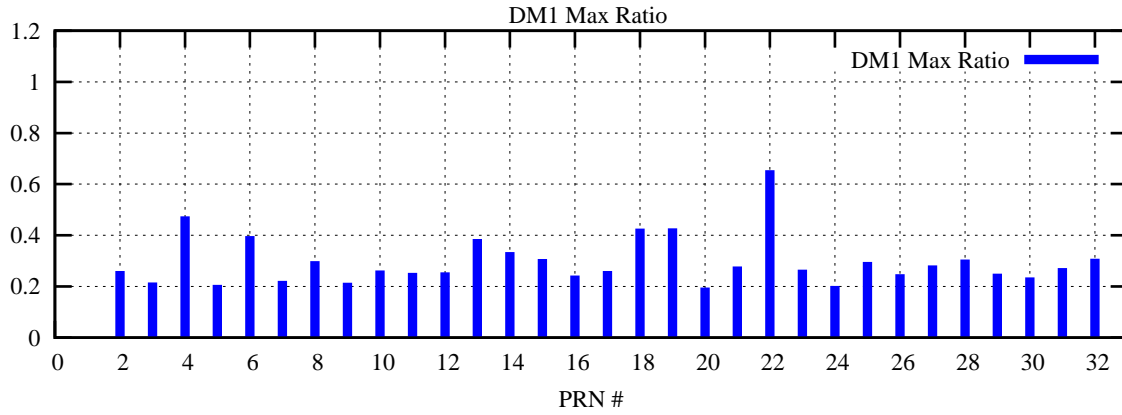

Ratio (PRN Bias/Threshold)

GpsWeek 2278 Day 0

Skinny (Type 0): PRN 8 22  
Broad (Type 2): PRN 7 15 17 21 24