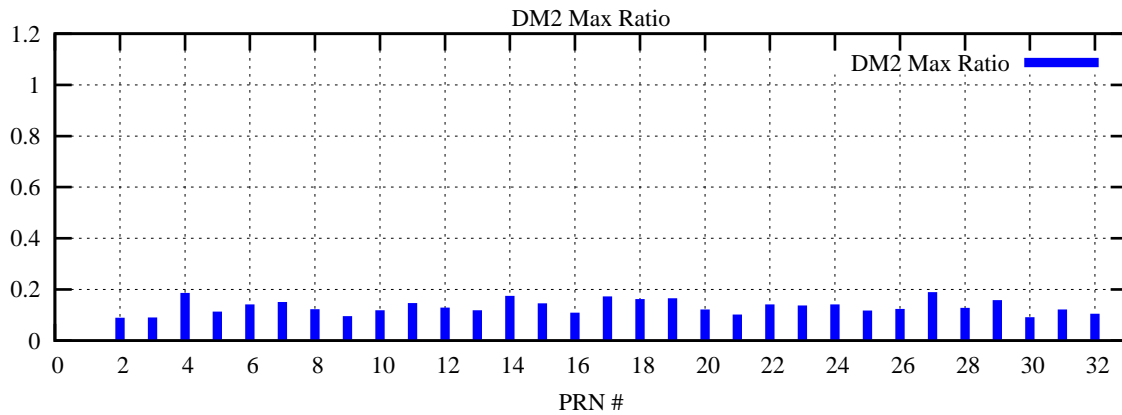

Ratio (PRN Bias/Threshold)

GpsWeek 2278 Day 0

Skinny (Type 0): PRN 8 22  
Broad (Type 2): PRN 7 15 17 21 24