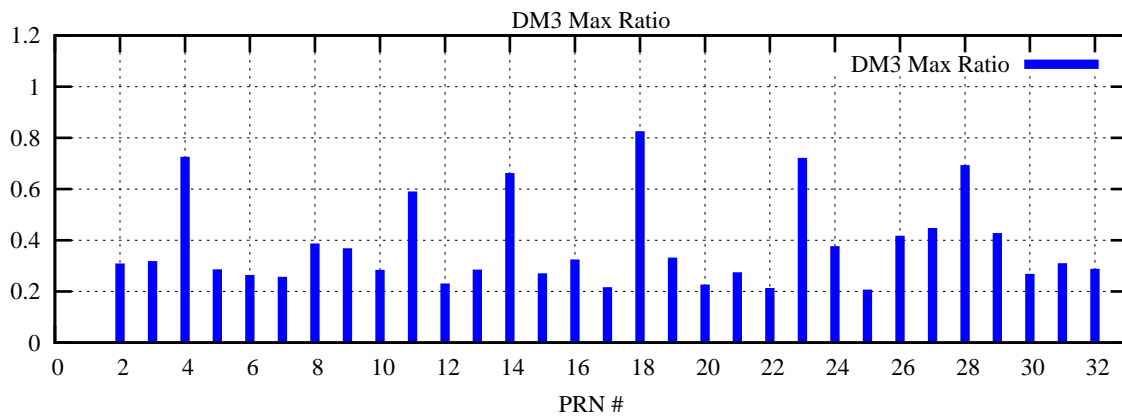

Ratio (PRN Bias/Threshold)

GpsWeek 2278 Day 0

Skinny (Type 0): PRN 8 22  
Broad (Type 2): PRN 7 15 17 21 24