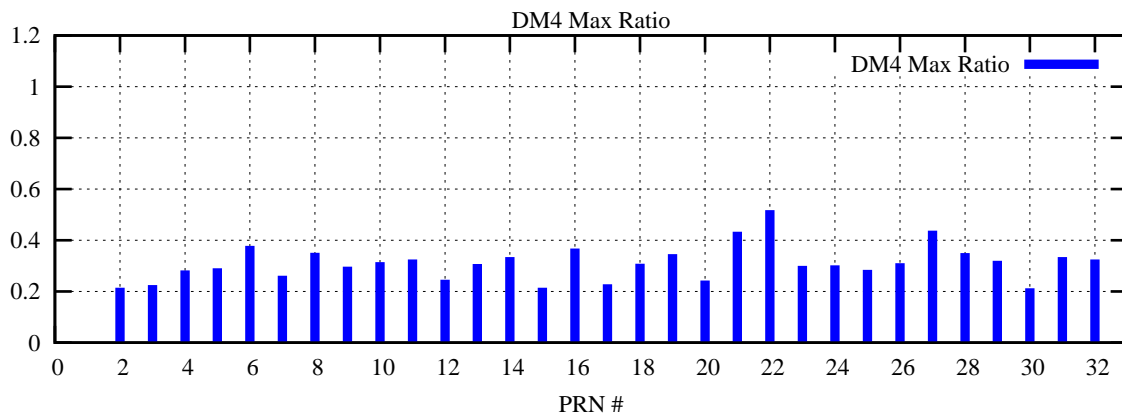

Ratio (PRN Bias/Threshold)

GpsWeek 2278 Day 0

Skinny (Type 0): PRN 8 22  
Broad (Type 2): PRN 7 15 17 21 24