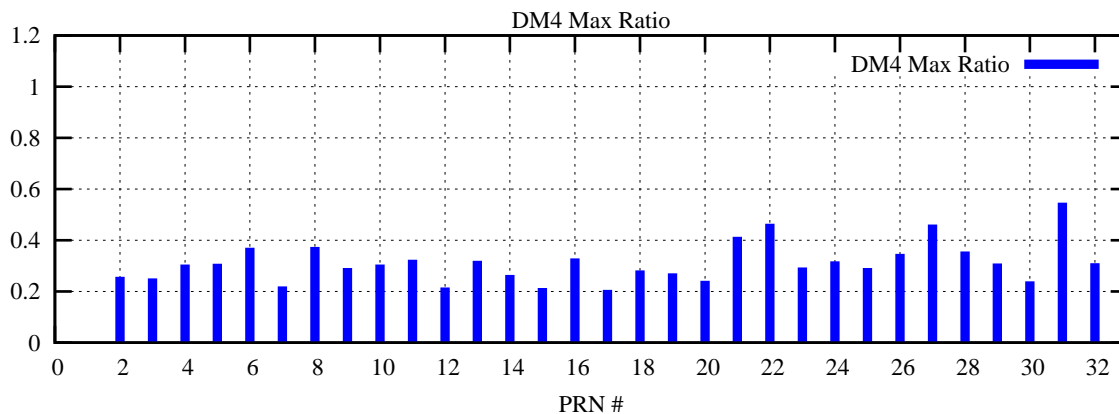

Ratio (PRN Bias/Threshold)

GpsWeek 2279 Day 0

Skinny (Type 0): PRN 8 22  
Broad (Type 2): PRN 7 15 17 21 24