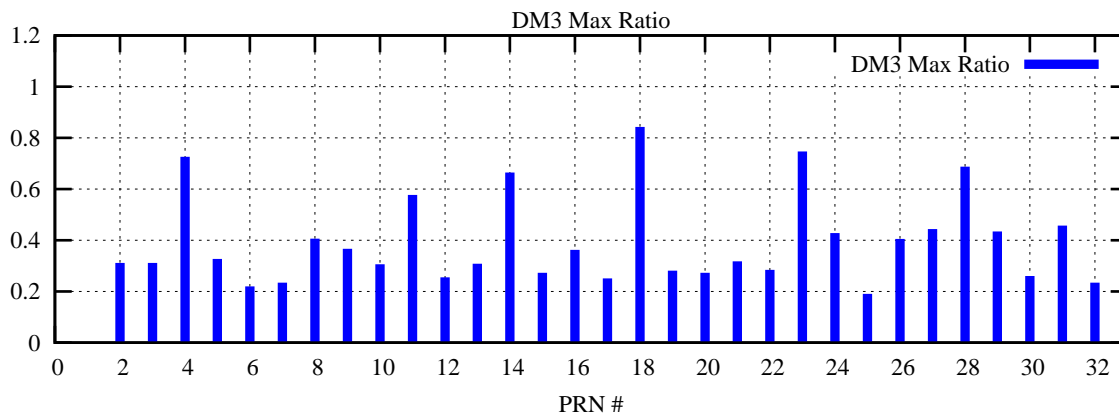

Ratio (PRN Bias/Threshold)

GpsWeek 2279 Day 0

Skinny (Type 0): PRN 8 22  
Broad (Type 2): PRN 7 15 17 21 24