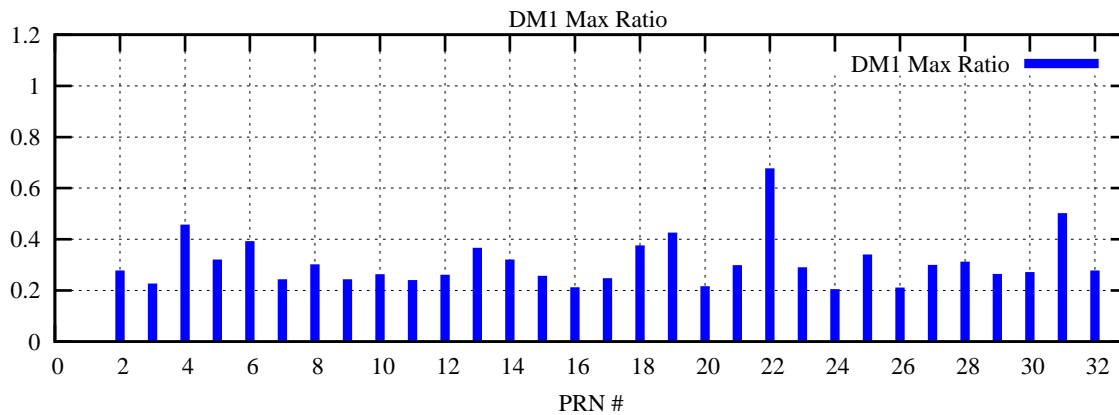

Ratio (PRN Bias/Threshold)

GpsWeek 2279 Day 0

Skinny (Type 0): PRN 8 22  
Broad (Type 2): PRN 7 15 17 21 24