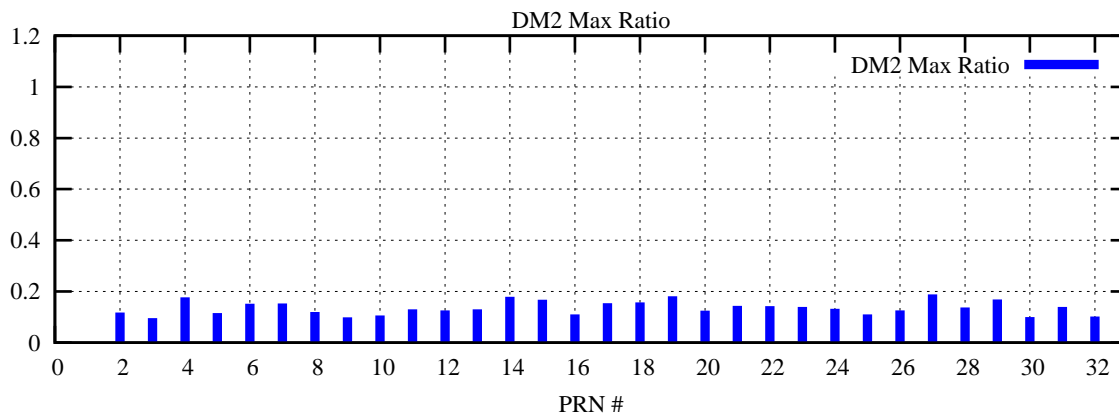

Ratio (PRN Bias/Threshold)

GpsWeek 2279 Day 0

Skinny (Type 0): PRN 8 22  
Broad (Type 2): PRN 7 15 17 21 24