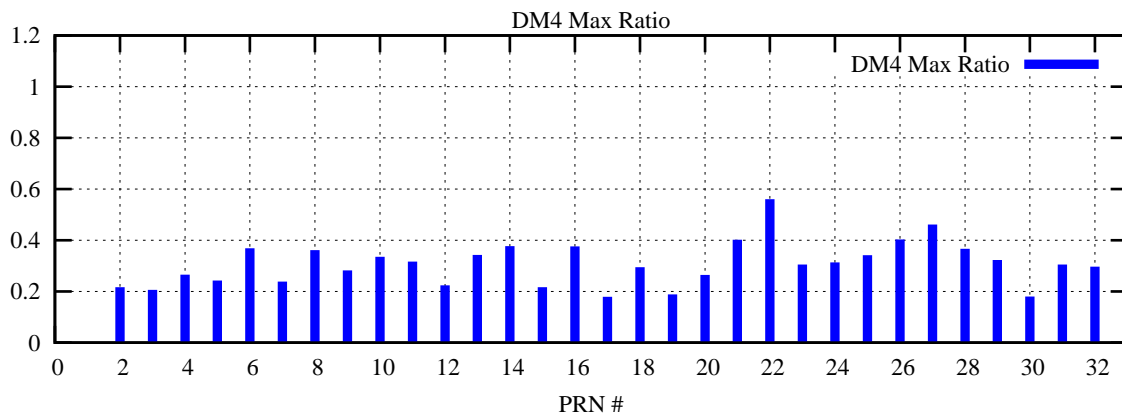

Ratio (PRN Bias/Threshold)

GpsWeek 2279 Day 6

Skinny (Type 0): PRN 8 22
Broad (Type 2): PRN 7 15 17 21 24