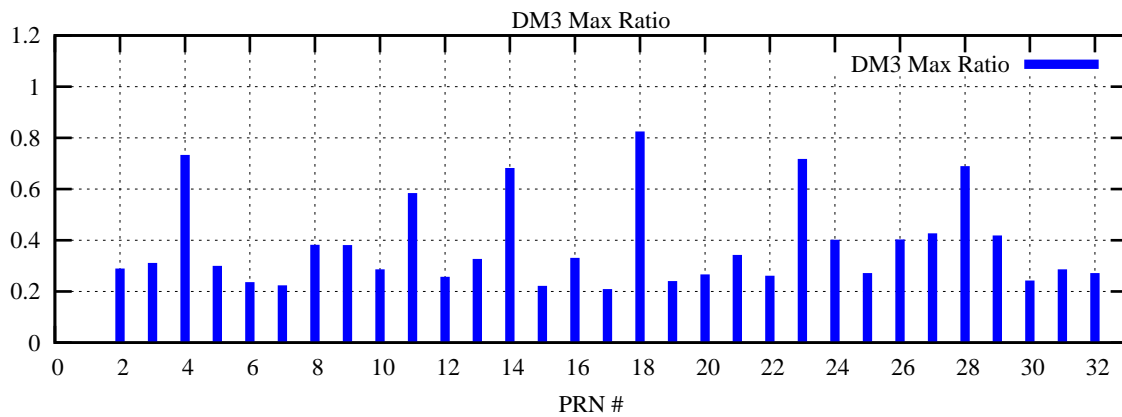

Ratio (PRN Bias/Threshold)

GpsWeek 2279 Day 6

Skinny (Type 0): PRN 8 22
Broad (Type 2): PRN 7 15 17 21 24