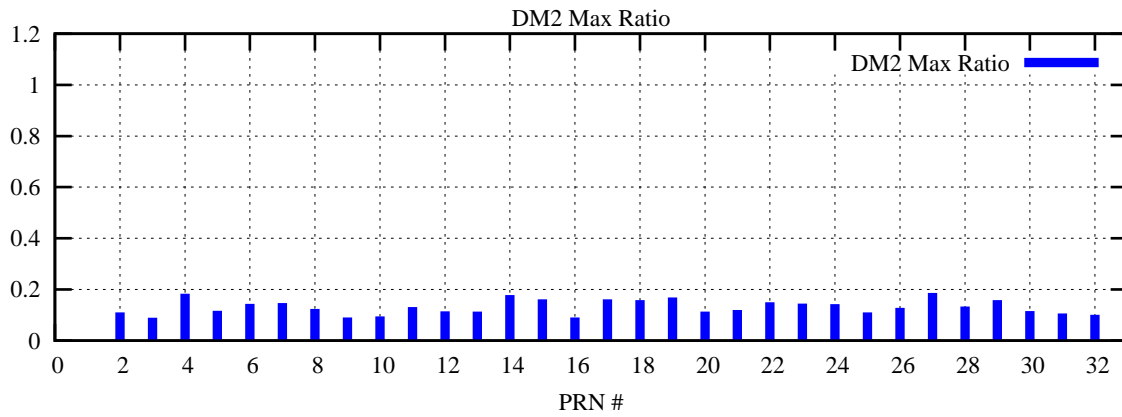

Ratio (PRN Bias/Threshold)

GpsWeek 2279 Day 6

Skinny (Type 0): PRN 8 22
Broad (Type 2): PRN 7 15 17 21 24