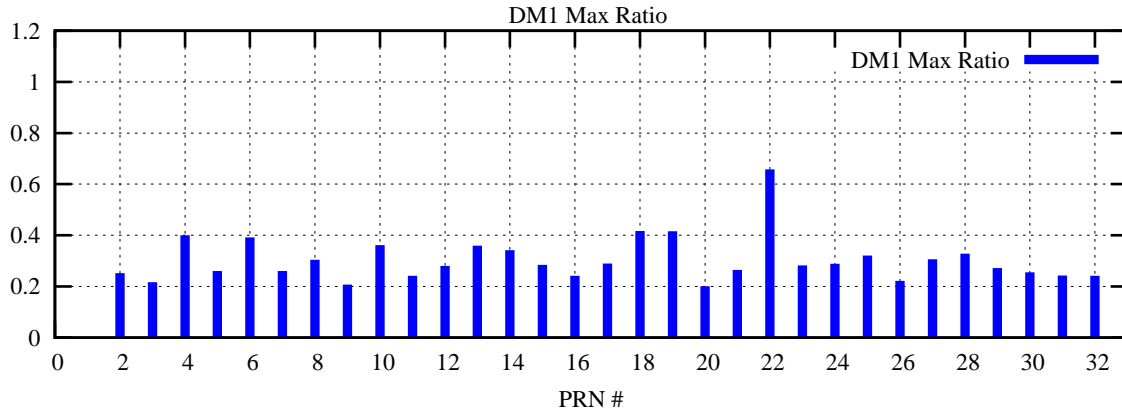

Ratio (PRN Bias/Threshold)

GpsWeek 2279 Day 6

Skinny (Type 0): PRN 8 22
Broad (Type 2): PRN 7 15 17 21 24