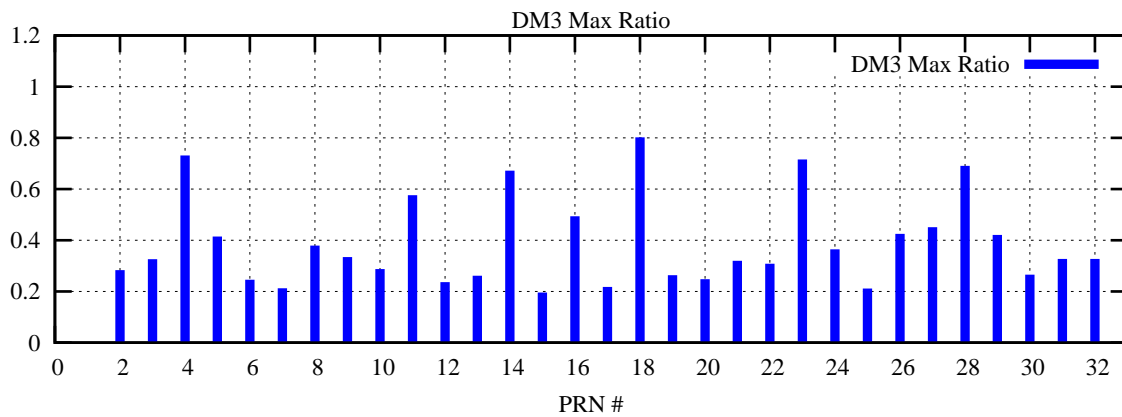

Ratio (PRN Bias/Threshold)

GpsWeek 2280 Day 0

Skinny (Type 0): PRN 8 22
Broad (Type 2): PRN 7 15 17 21 24