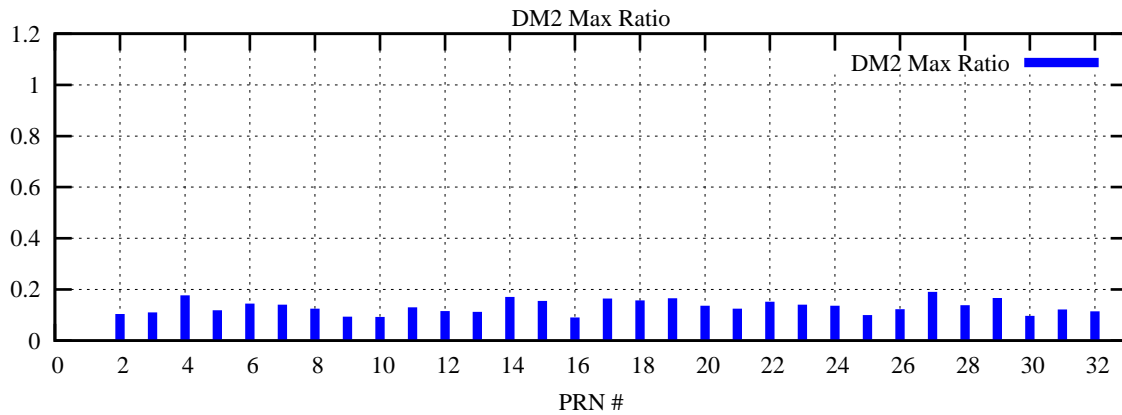

Ratio (PRN Bias/Threshold)

GpsWeek 2280 Day 0

Skinny (Type 0): PRN 8 22
Broad (Type 2): PRN 7 15 17 21 24