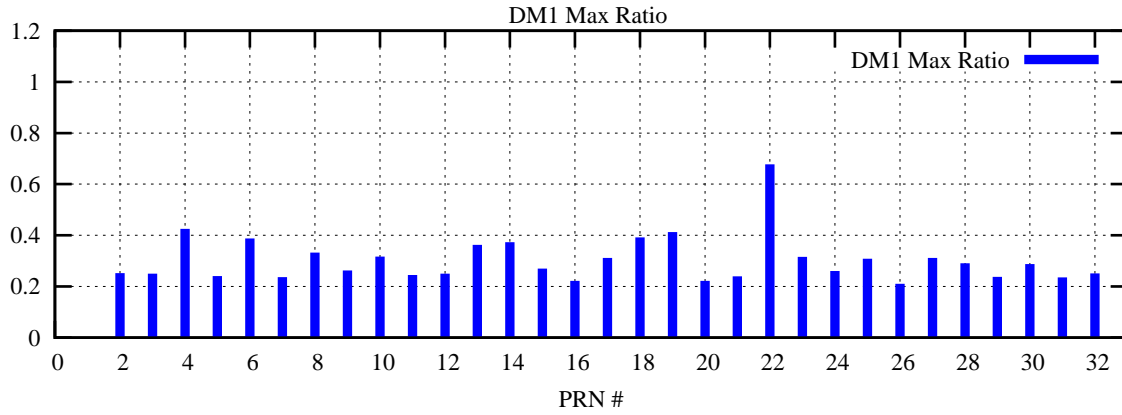

Ratio (PRN Bias/Threshold)

GpsWeek 2280 Day 0

Skinny (Type 0): PRN 8 22
Broad (Type 2): PRN 7 15 17 21 24