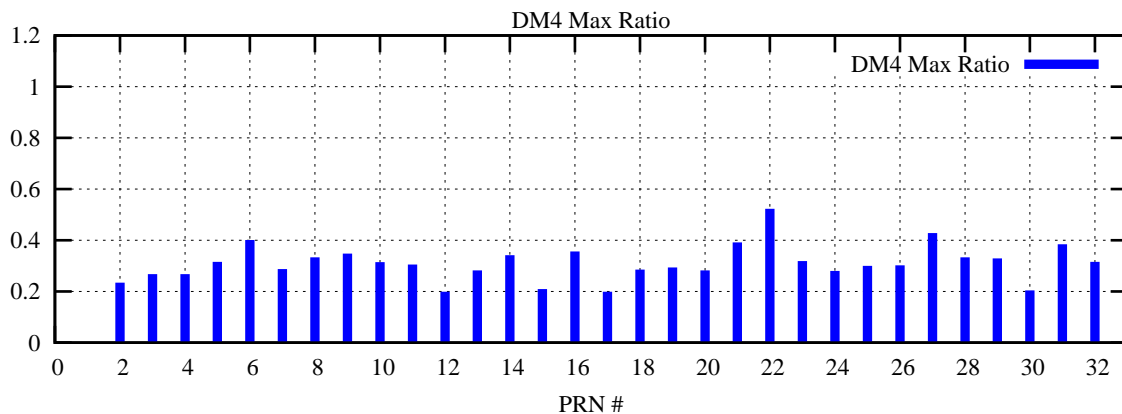

Ratio (PRN Bias/Threshold)

GpsWeek 2280 Day 0

Skinny (Type 0): PRN 8 22
Broad (Type 2): PRN 7 15 17 21 24