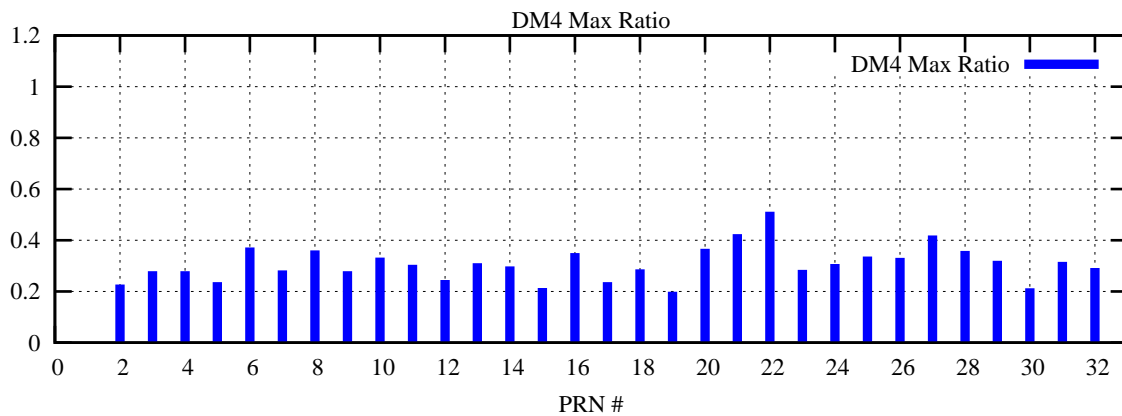

Ratio (PRN Bias/Threshold)

GpsWeek 2280 Day 1

Skinny (Type 0): PRN 8 22
Broad (Type 2): PRN 7 15 17 21 24