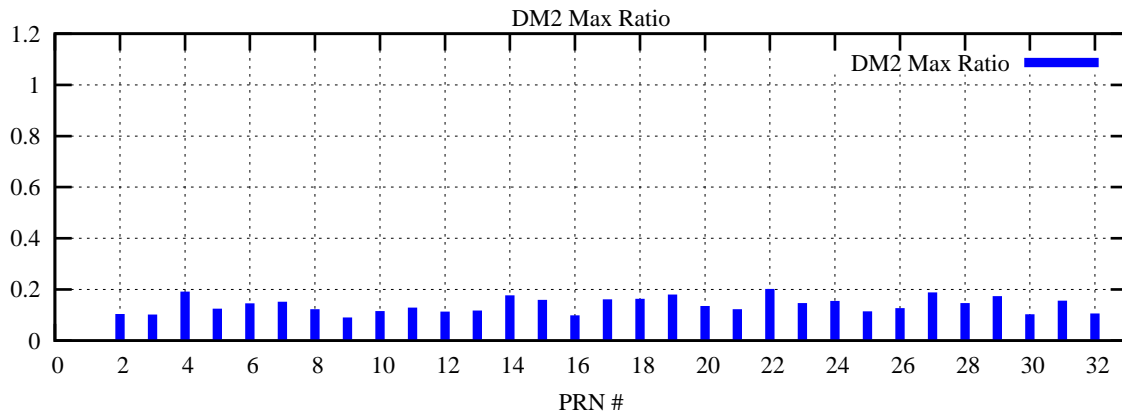

Ratio (PRN Bias/Threshold)

GpsWeek 2280 Day 1

Skinny (Type 0): PRN 8 22
Broad (Type 2): PRN 7 15 17 21 24