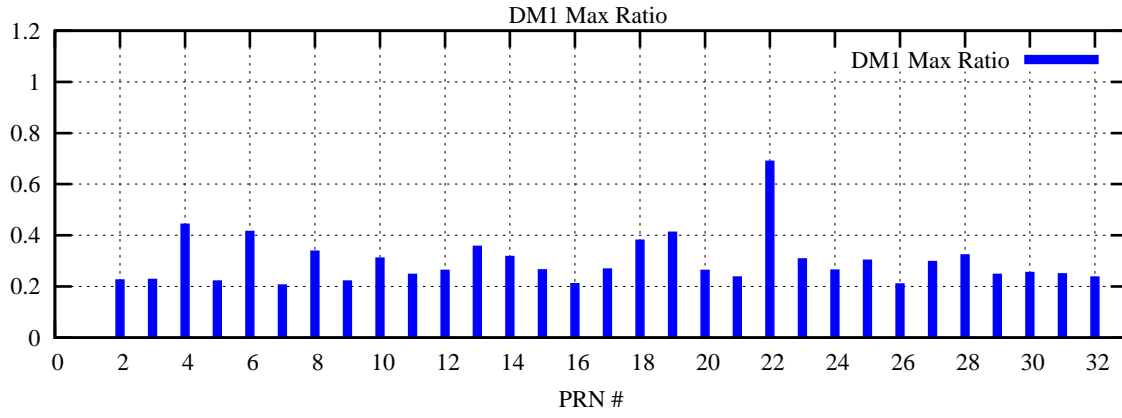

Ratio (PRN Bias/Threshold)

GpsWeek 2280 Day 1

Skinny (Type 0): PRN 8 22
Broad (Type 2): PRN 7 15 17 21 24