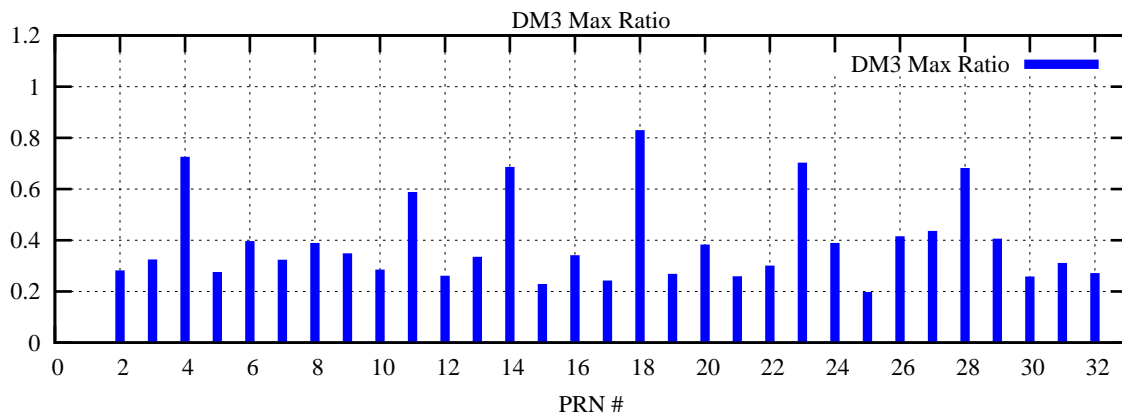

Ratio (PRN Bias/Threshold)

GpsWeek 2280 Day 1

Skinny (Type 0): PRN 8 22
Broad (Type 2): PRN 7 15 17 21 24