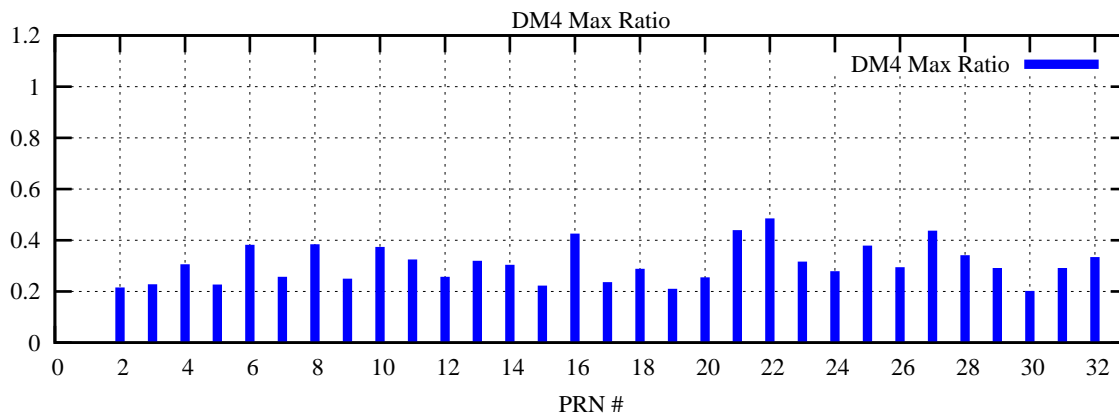

Ratio (PRN Bias/Threshold)

GpsWeek 2280 Day 4

Skinny (Type 0): PRN 8 22
Broad (Type 2): PRN 7 15 17 21 24