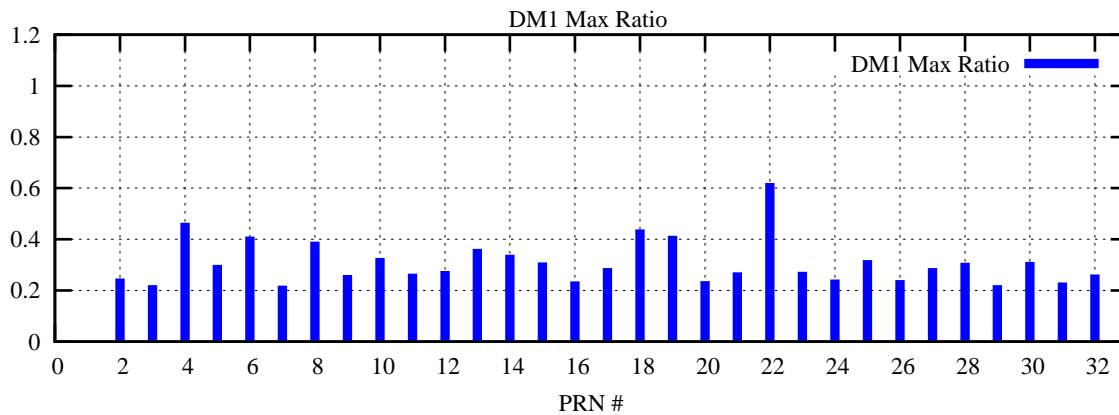

Ratio (PRN Bias/Threshold)

GpsWeek 2280 Day 4

Skinny (Type 0): PRN 8 22
Broad (Type 2): PRN 7 15 17 21 24