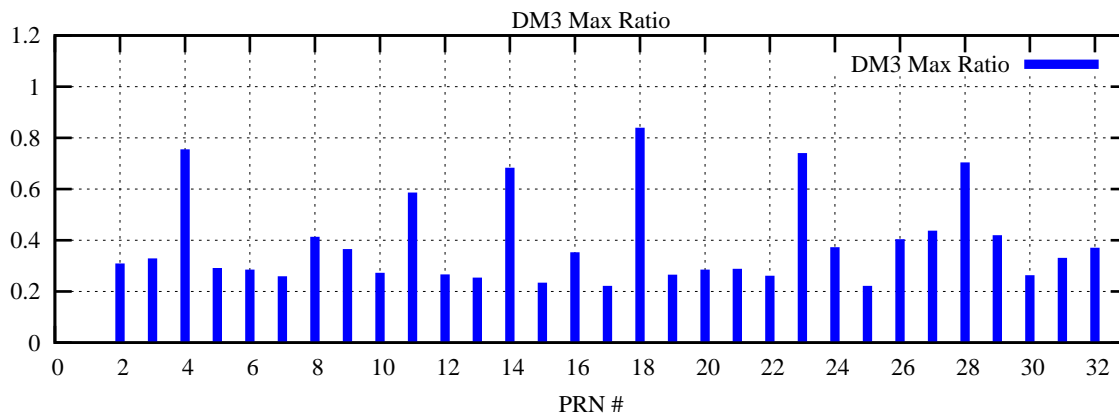

Ratio (PRN Bias/Threshold)

GpsWeek 2280 Day 4

Skinny (Type 0): PRN 8 22
Broad (Type 2): PRN 7 15 17 21 24