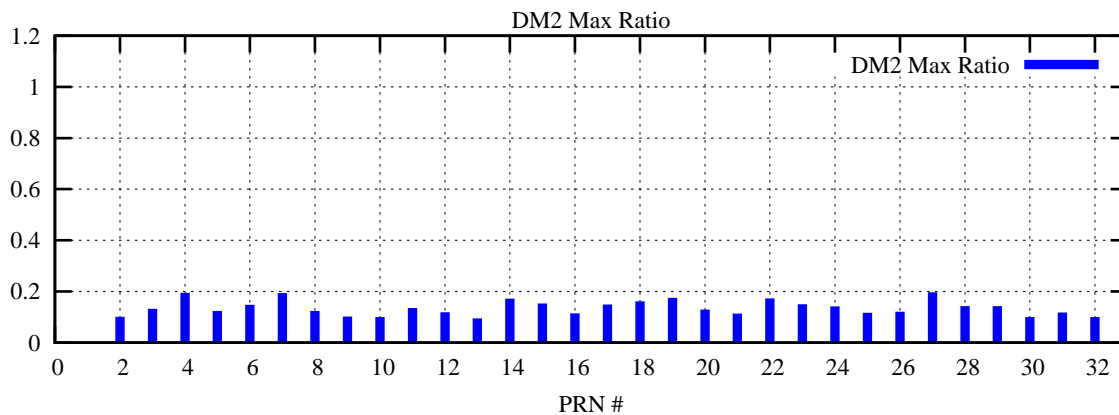

Ratio (PRN Bias/Threshold)

GpsWeek 2280 Day 4

Skinny (Type 0): PRN 8 22
Broad (Type 2): PRN 7 15 17 21 24