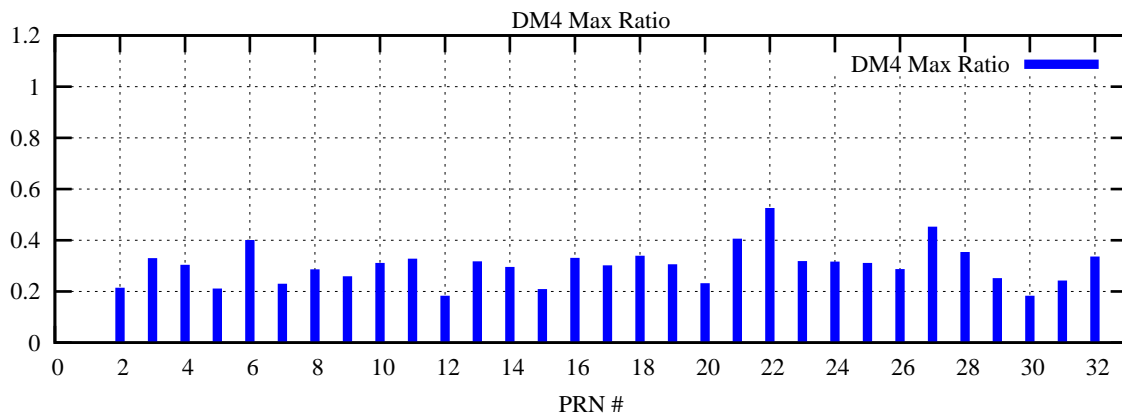

Ratio (PRN Bias/Threshold)

GpsWeek 2280 Day 6

Skinny (Type 0): PRN 8 22  
Broad (Type 2): PRN 7 15 17 21 24