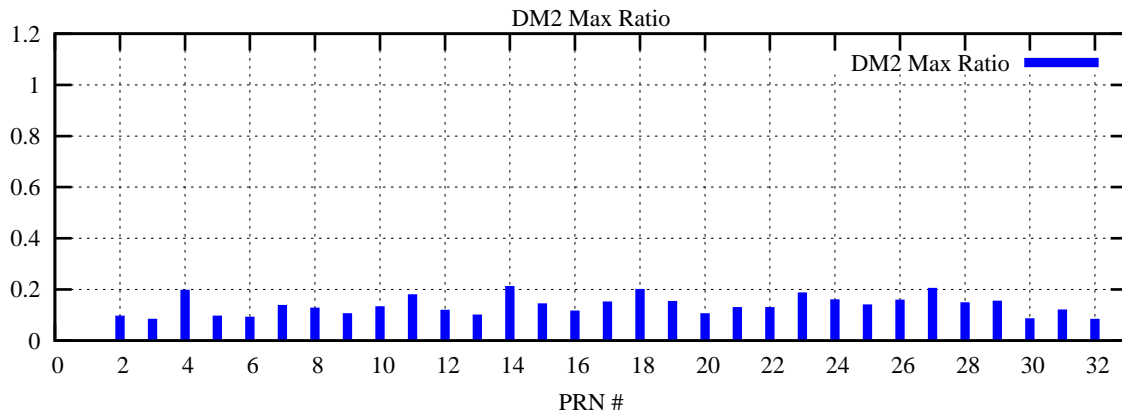

Ratio (PRN Bias/Threshold)

GpsWeek 2280 Day 6

Skinny (Type 0): PRN 8 22  
Broad (Type 2): PRN 7 15 17 21 24