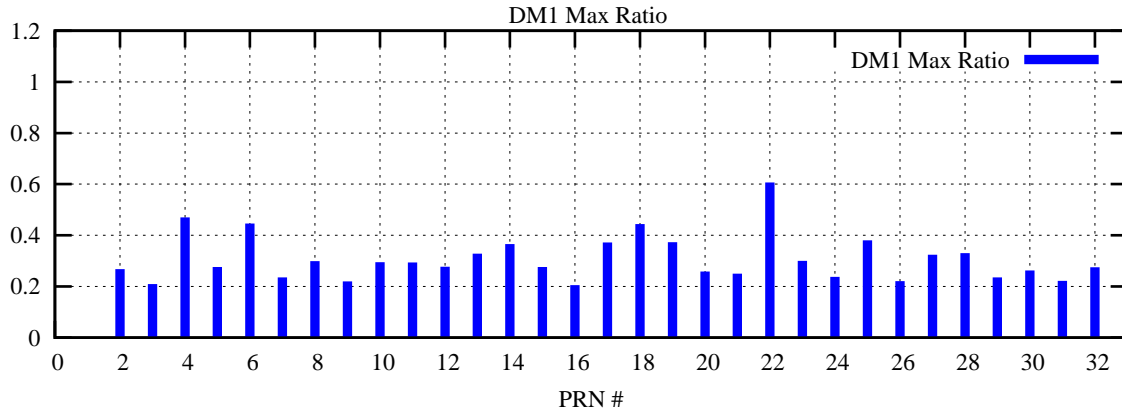

Ratio (PRN Bias/Threshold)

GpsWeek 2280 Day 6

Skinny (Type 0): PRN 8 22  
Broad (Type 2): PRN 7 15 17 21 24