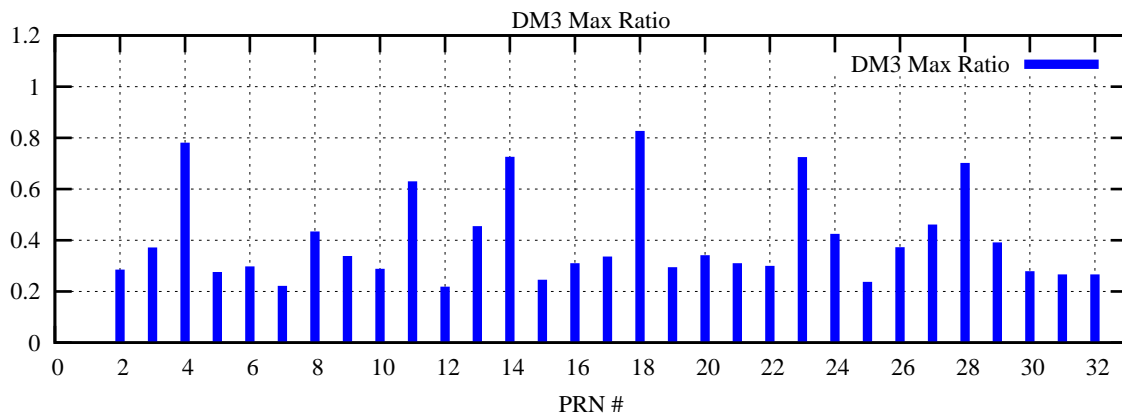

Ratio (PRN Bias/Threshold)

GpsWeek 2280 Day 6

Skinny (Type 0): PRN 8 22  
Broad (Type 2): PRN 7 15 17 21 24