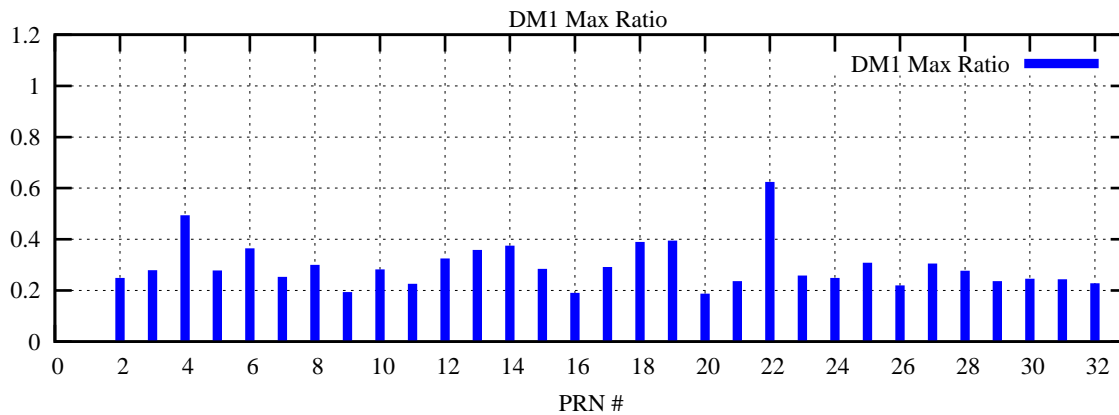

Ratio (PRN Bias/Threshold)

GpsWeek 2281 Day 4

Skinny (Type 0): PRN 8 22  
Broad (Type 2): PRN 7 15 17 21 24