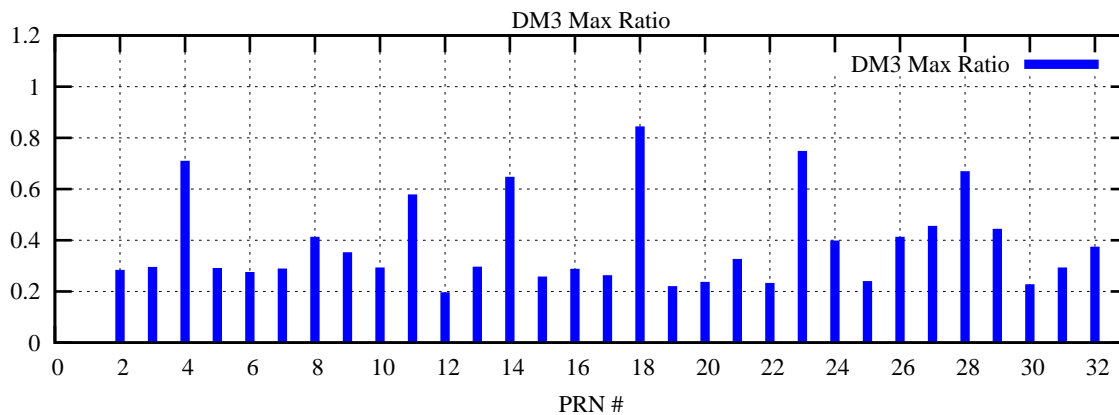

Ratio (PRN Bias/Threshold)

GpsWeek 2281 Day 4

Skinny (Type 0): PRN 8 22  
Broad (Type 2): PRN 7 15 17 21 24