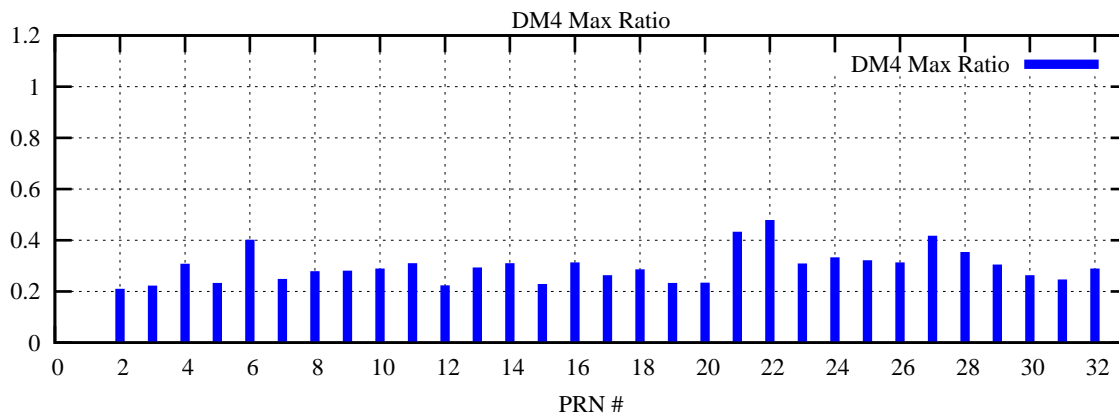

Ratio (PRN Bias/Threshold)

GpsWeek 2281 Day 4

Skinny (Type 0): PRN 8 22  
Broad (Type 2): PRN 7 15 17 21 24