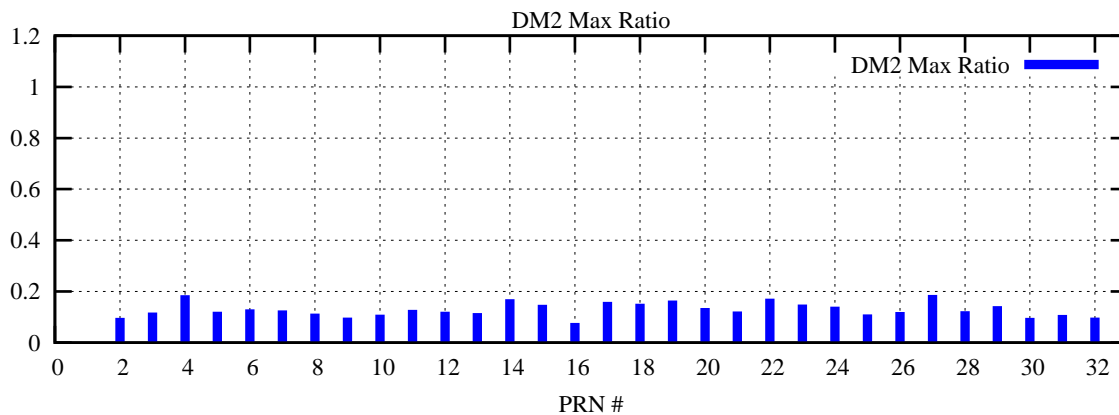

Ratio (PRN Bias/Threshold)

GpsWeek 2281 Day 4

Skinny (Type 0): PRN 8 22  
Broad (Type 2): PRN 7 15 17 21 24