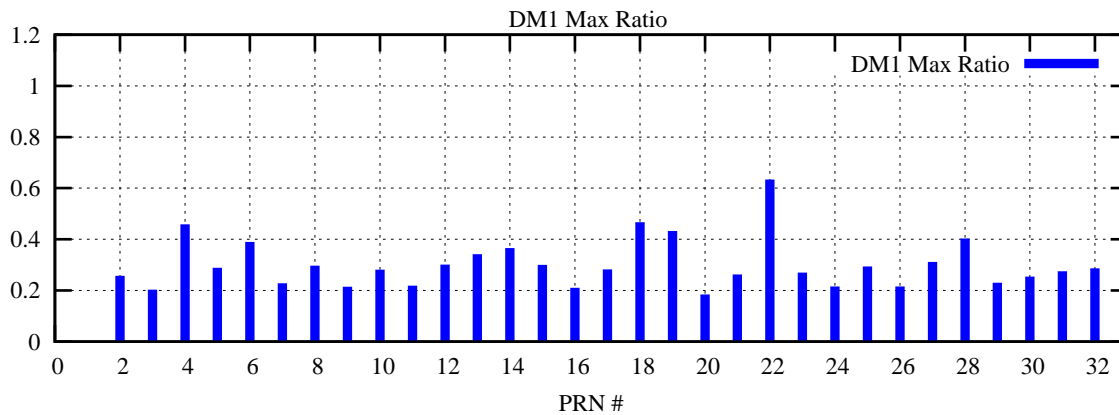

Ratio (PRN Bias/Threshold)

GpsWeek 2281 Day 6

Skinny (Type 0): PRN 8 22  
Broad (Type 2): PRN 7 15 17 21 24