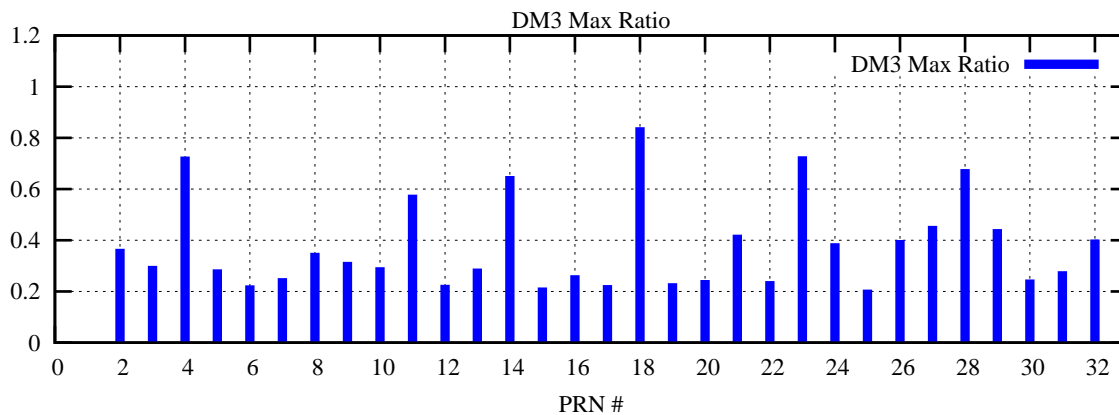

Ratio (PRN Bias/Threshold)

GpsWeek 2281 Day 6

Skinny (Type 0): PRN 8 22  
Broad (Type 2): PRN 7 15 17 21 24