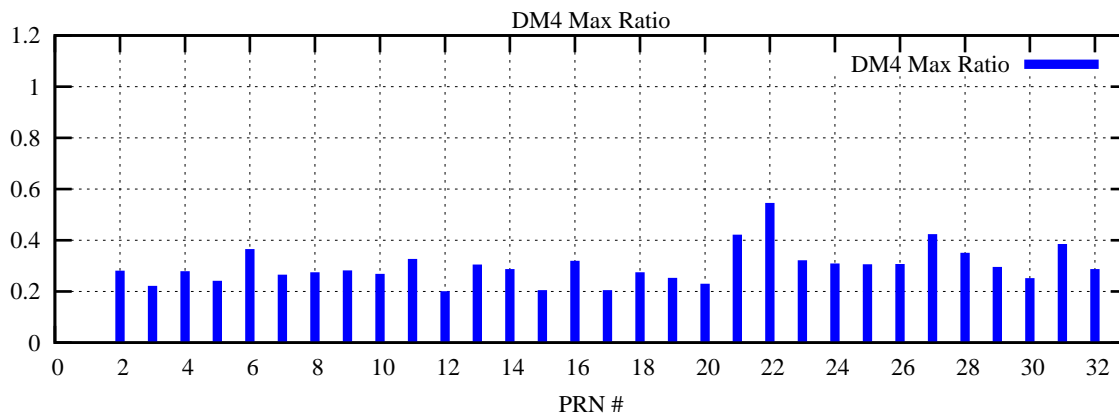

Ratio (PRN Bias/Threshold)

GpsWeek 2281 Day 6

Skinny (Type 0): PRN 8 22  
Broad (Type 2): PRN 7 15 17 21 24