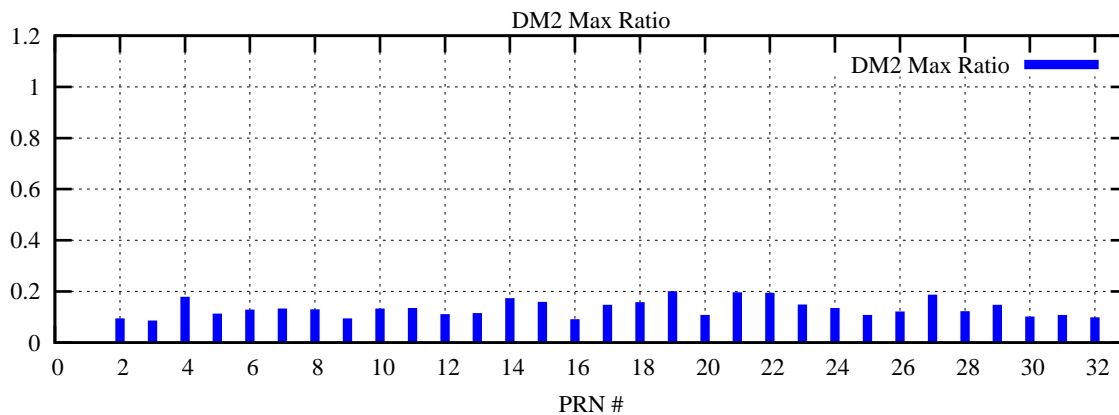

Ratio (PRN Bias/Threshold)

GpsWeek 2281 Day 6

Skinny (Type 0): PRN 8 22  
Broad (Type 2): PRN 7 15 17 21 24