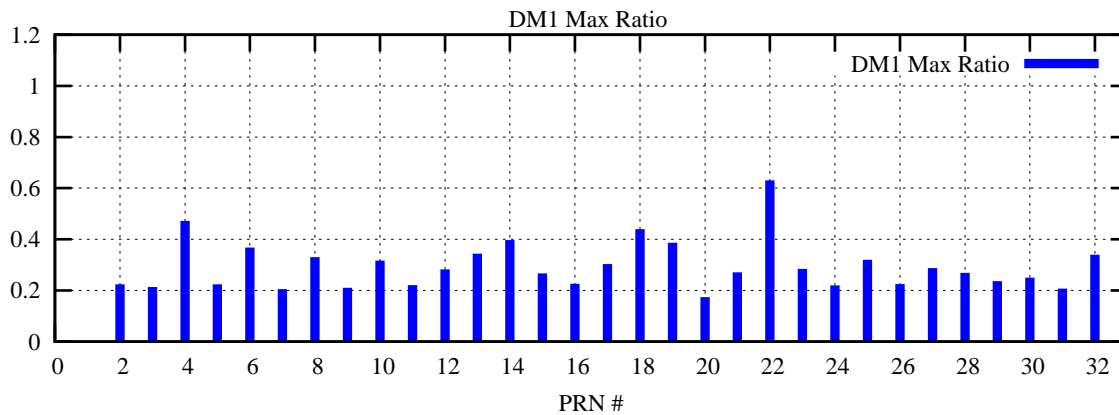

Ratio (PRN Bias/Threshold)

GpsWeek 2282 Day 1

Skinny (Type 0): PRN 8 22
Broad (Type 2): PRN 7 15 17 21 24