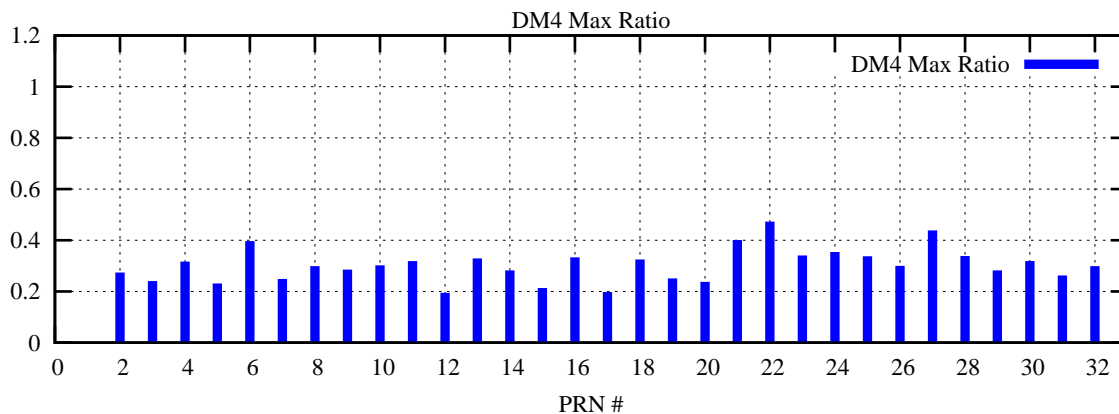

Ratio (PRN Bias/Threshold)

GpsWeek 2282 Day 1

Skinny (Type 0): PRN 8 22
Broad (Type 2): PRN 7 15 17 21 24