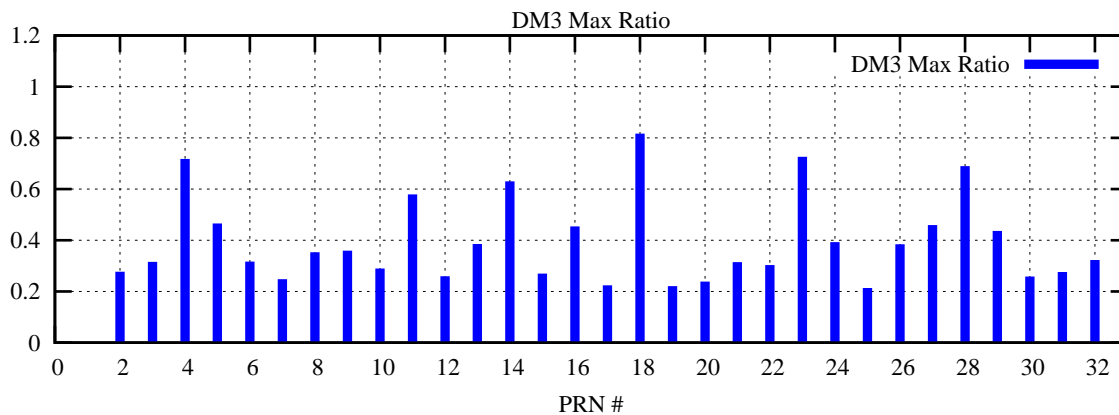

Ratio (PRN Bias/Threshold)

GpsWeek 2282 Day 1

Skinny (Type 0): PRN 8 22
Broad (Type 2): PRN 7 15 17 21 24