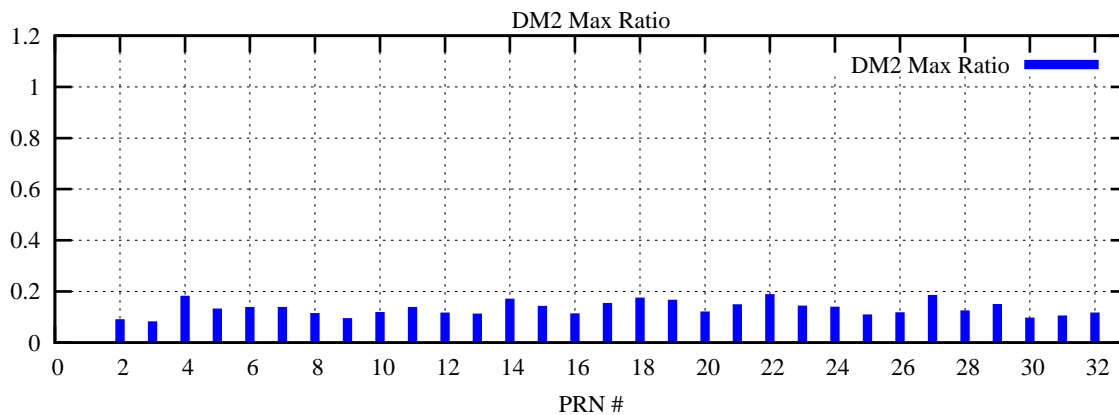

Ratio (PRN Bias/Threshold)

GpsWeek 2282 Day 1

Skinny (Type 0): PRN 8 22
Broad (Type 2): PRN 7 15 17 21 24