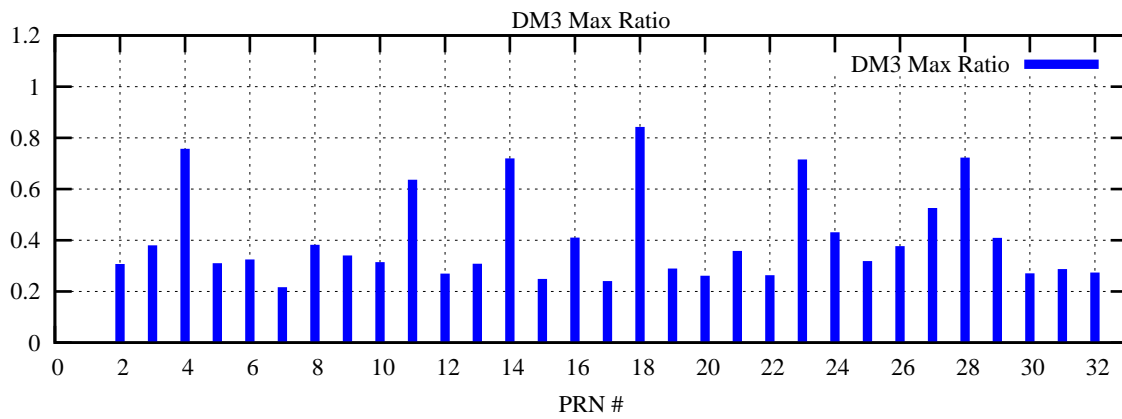

Ratio (PRN Bias/Threshold)

GpsWeek 2282 Day 3

Skinny (Type 0): PRN 8 22
Broad (Type 2): PRN 7 15 17 21 24