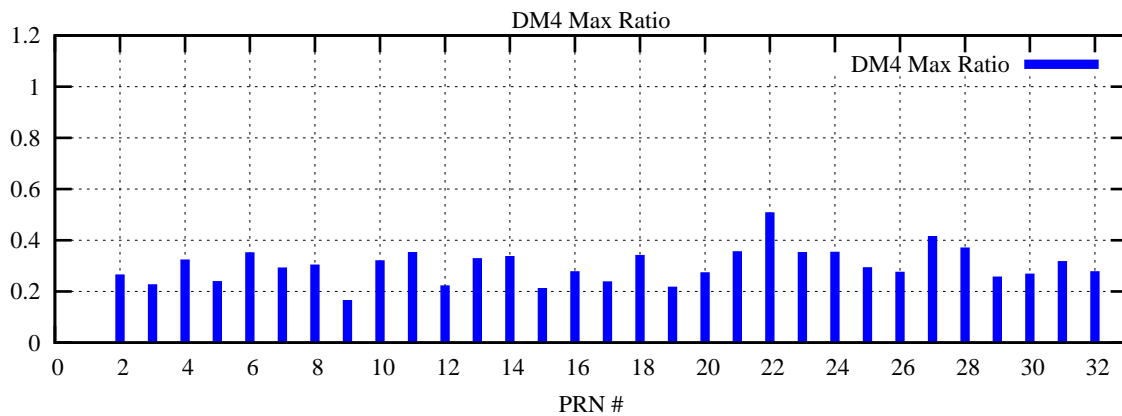

Ratio (PRN Bias/Threshold)

GpsWeek 2282 Day 3

Skinny (Type 0): PRN 8 22
Broad (Type 2): PRN 7 15 17 21 24