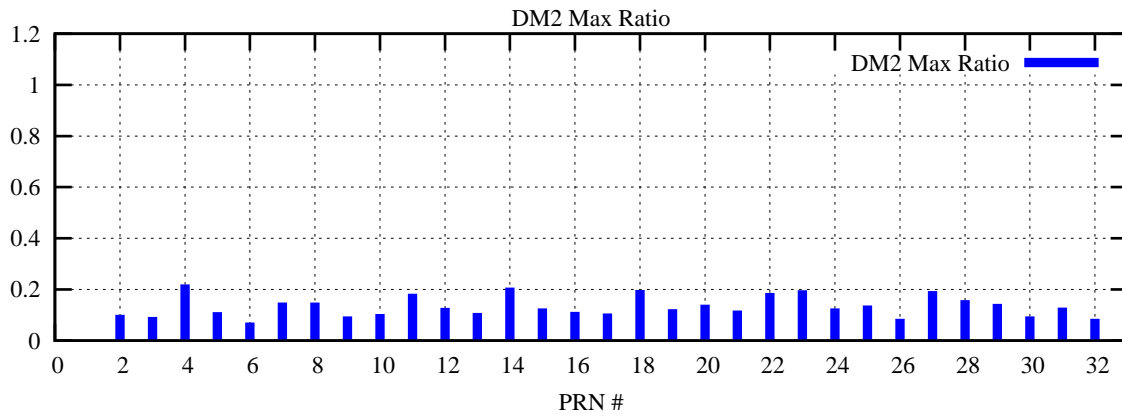

Ratio (PRN Bias/Threshold)

GpsWeek 2282 Day 3

Skinny (Type 0): PRN 8 22
Broad (Type 2): PRN 7 15 17 21 24