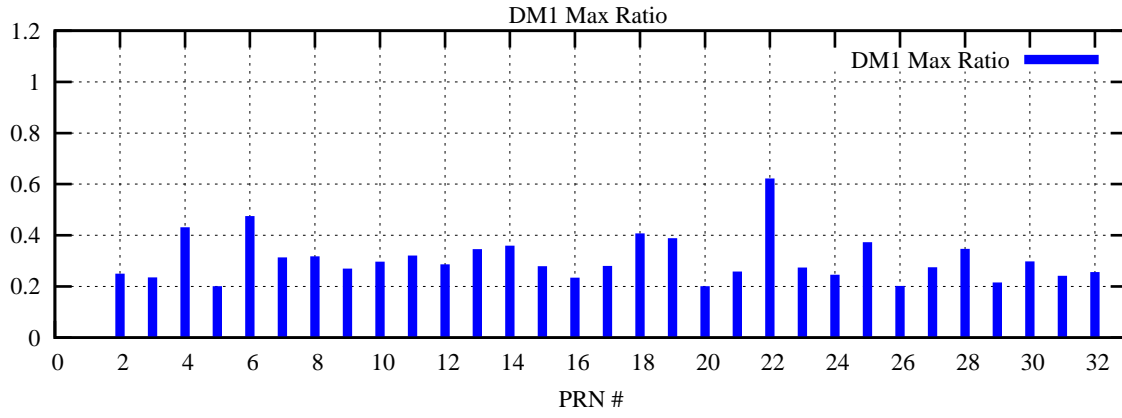

Ratio (PRN Bias/Threshold)

GpsWeek 2282 Day 3

Skinny (Type 0): PRN 8 22
Broad (Type 2): PRN 7 15 17 21 24