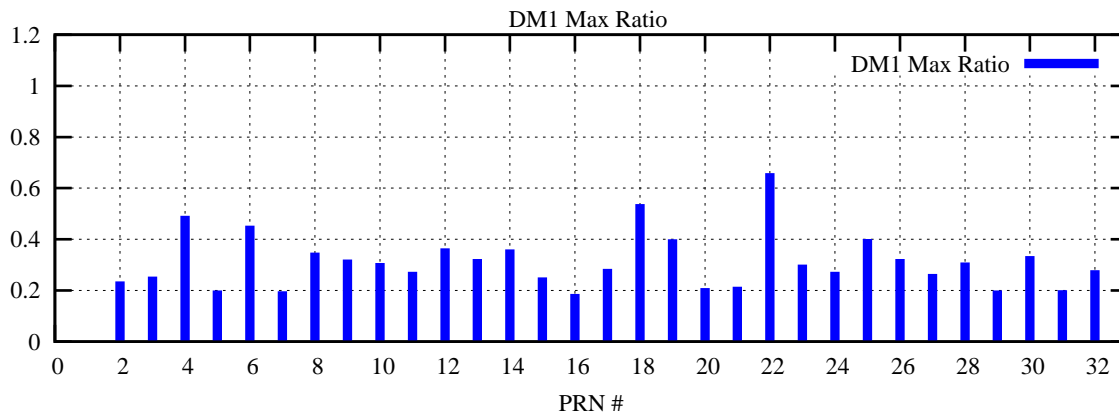

Ratio (PRN Bias/Threshold)

GpsWeek 2282 Day 4

Skinny (Type 0): PRN 8 22
Broad (Type 2): PRN 7 15 17 21 24