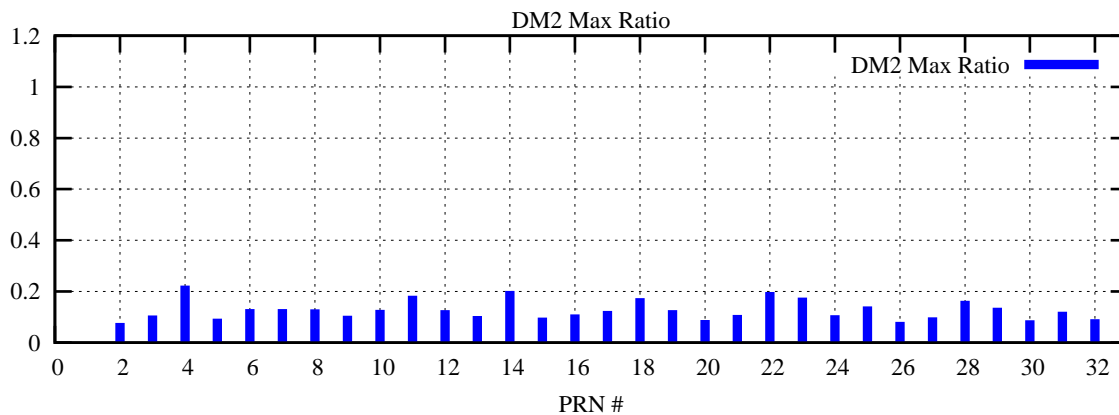

Ratio (PRN Bias/Threshold)

GpsWeek 2282 Day 4

Skinny (Type 0): PRN 8 22
Broad (Type 2): PRN 7 15 17 21 24