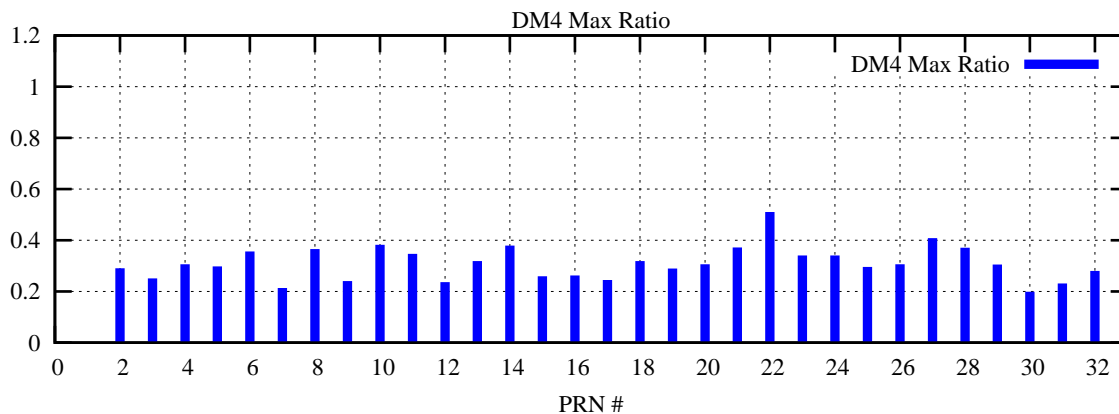

Ratio (PRN Bias/Threshold)

GpsWeek 2282 Day 4

Skinny (Type 0): PRN 8 22
Broad (Type 2): PRN 7 15 17 21 24