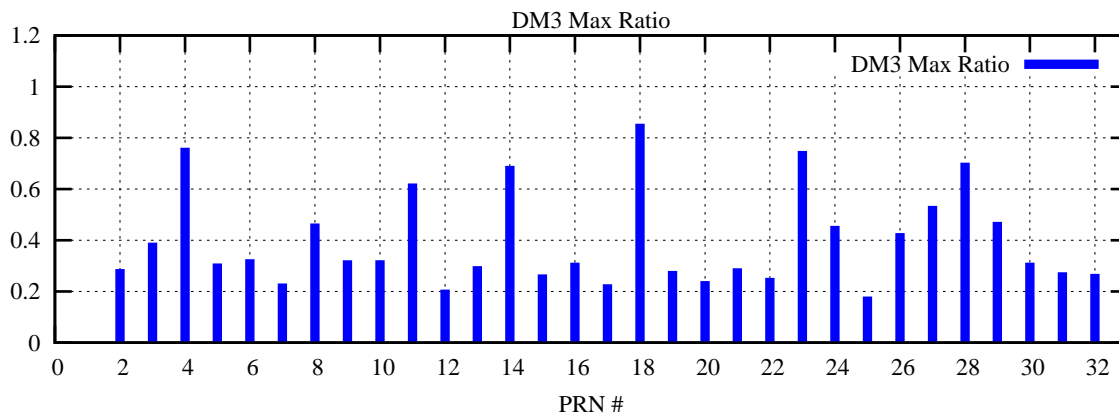

Ratio (PRN Bias/Threshold)

GpsWeek 2282 Day 4

Skinny (Type 0): PRN 8 22
Broad (Type 2): PRN 7 15 17 21 24