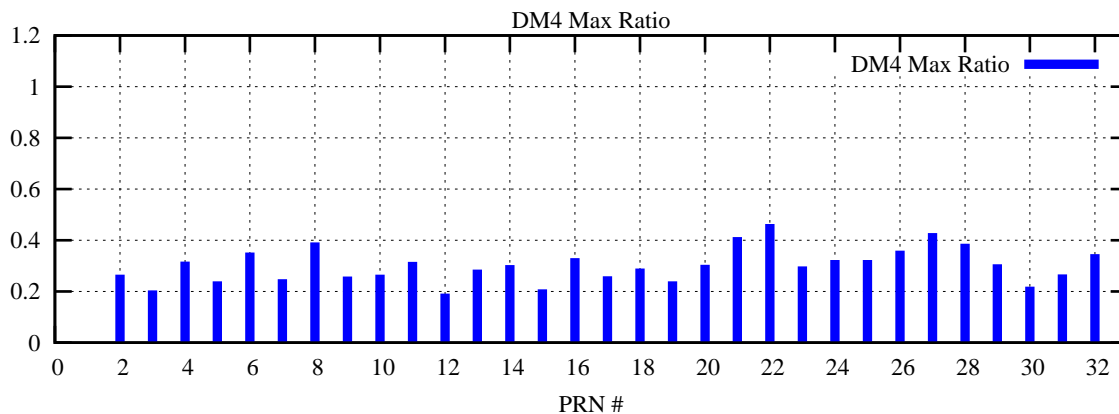

Ratio (PRN Bias/Threshold)

GpsWeek 2283 Day 1

Skinny (Type 0): PRN 8 22  
Broad (Type 2): PRN 7 15 17 21 24