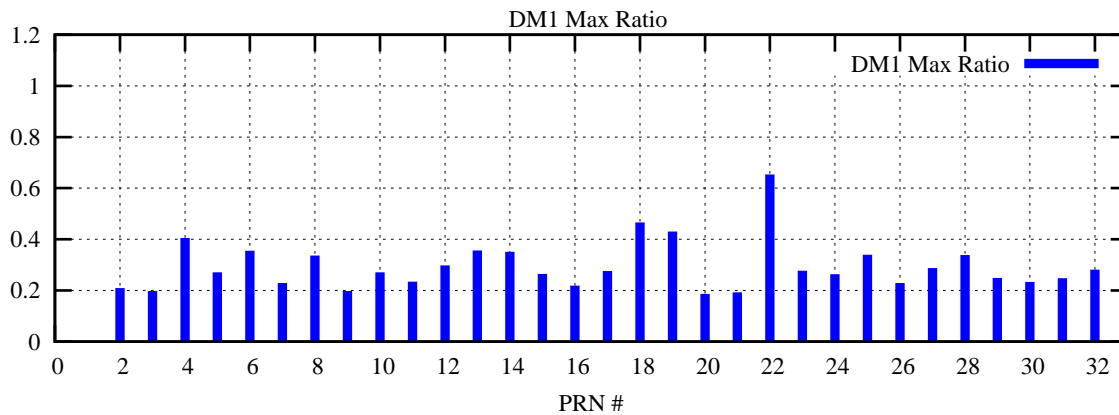

Ratio (PRN Bias/Threshold)

GpsWeek 2283 Day 1

Skinny (Type 0): PRN 8 22  
Broad (Type 2): PRN 7 15 17 21 24