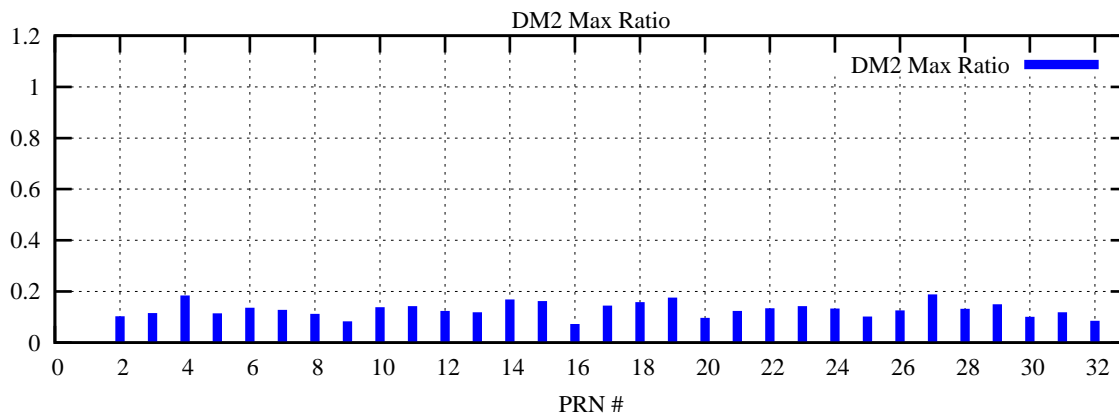

Ratio (PRN Bias/Threshold)

GpsWeek 2283 Day 1

Skinny (Type 0): PRN 8 22  
Broad (Type 2): PRN 7 15 17 21 24