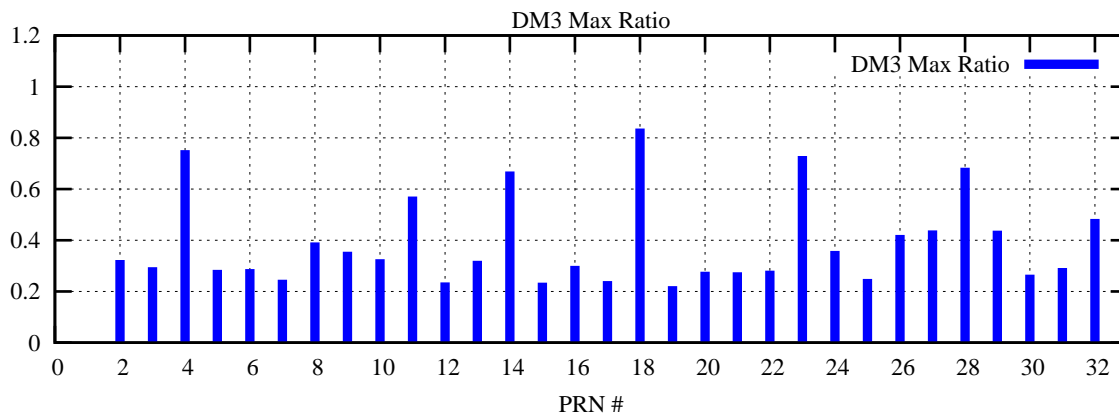

Ratio (PRN Bias/Threshold)

GpsWeek 2283 Day 1

Skinny (Type 0): PRN 8 22  
Broad (Type 2): PRN 7 15 17 21 24