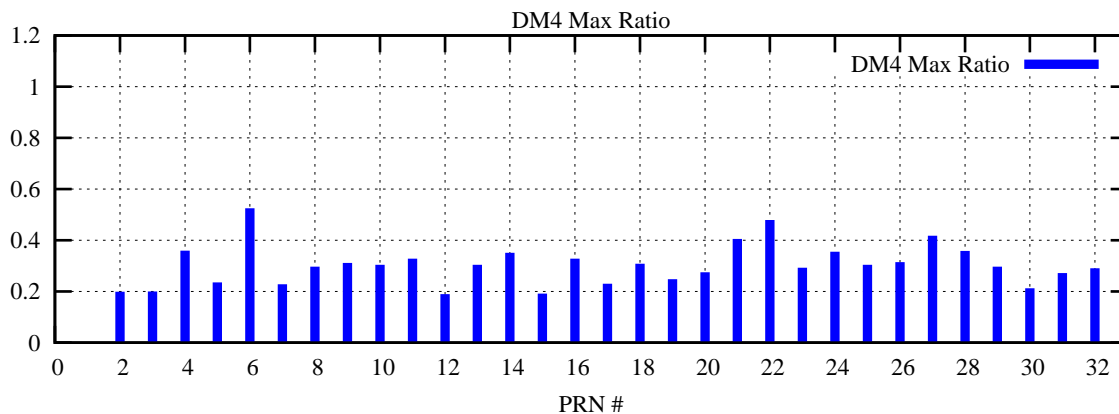

Ratio (PRN Bias/Threshold)

GpsWeek 2283 Day 2

Skinny (Type 0): PRN 8 22
Broad (Type 2): PRN 7 15 17 21 24