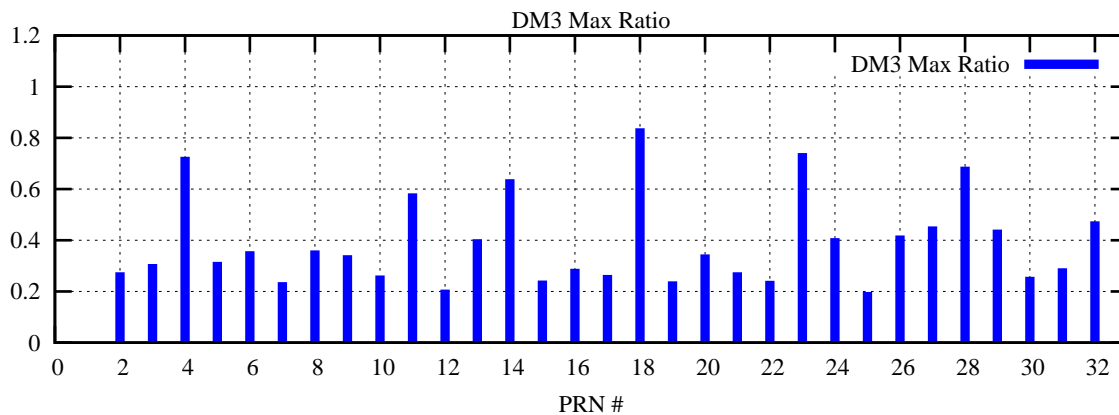

Ratio (PRN Bias/Threshold)

GpsWeek 2283 Day 2

Skinny (Type 0): PRN 8 22
Broad (Type 2): PRN 7 15 17 21 24