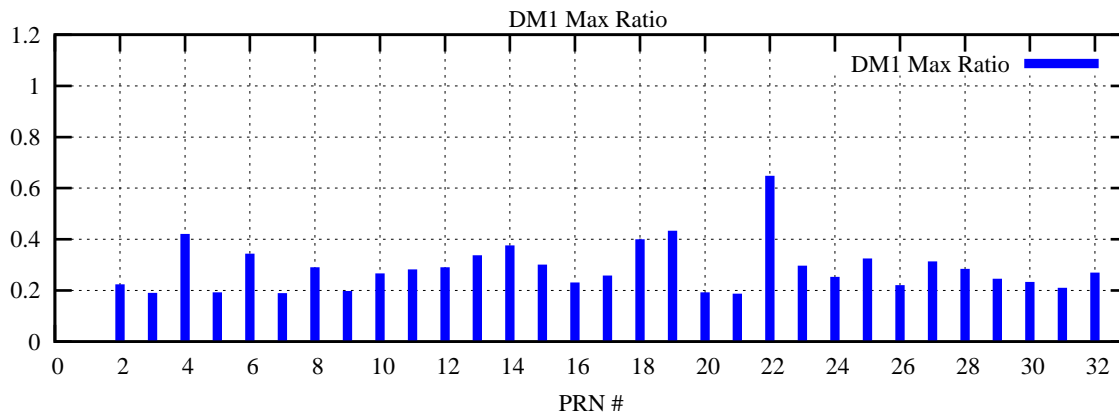

Ratio (PRN Bias/Threshold)

GpsWeek 2283 Day 2

Skinny (Type 0): PRN 8 22
Broad (Type 2): PRN 7 15 17 21 24