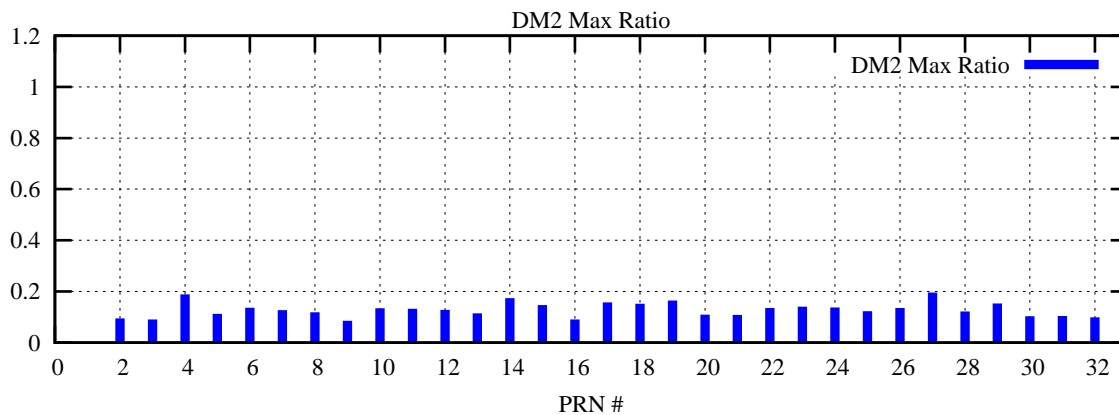

Ratio (PRN Bias/Threshold)

GpsWeek 2283 Day 2

Skinny (Type 0): PRN 8 22
Broad (Type 2): PRN 7 15 17 21 24