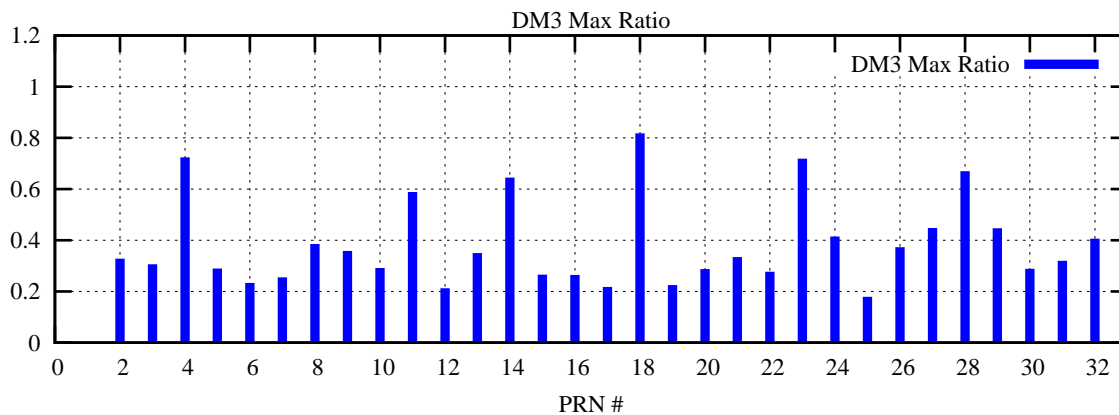

Ratio (PRN Bias/Threshold)

GpsWeek 2283 Day 6

Skinny (Type 0): PRN 8 22  
Broad (Type 2): PRN 7 15 17 21 24