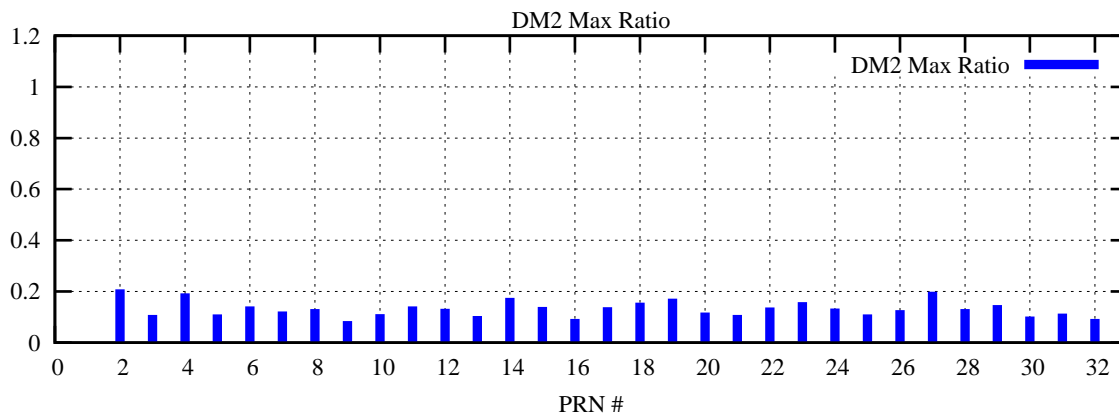

Ratio (PRN Bias/Threshold)

GpsWeek 2283 Day 6

Skinny (Type 0): PRN 8 22  
Broad (Type 2): PRN 7 15 17 21 24