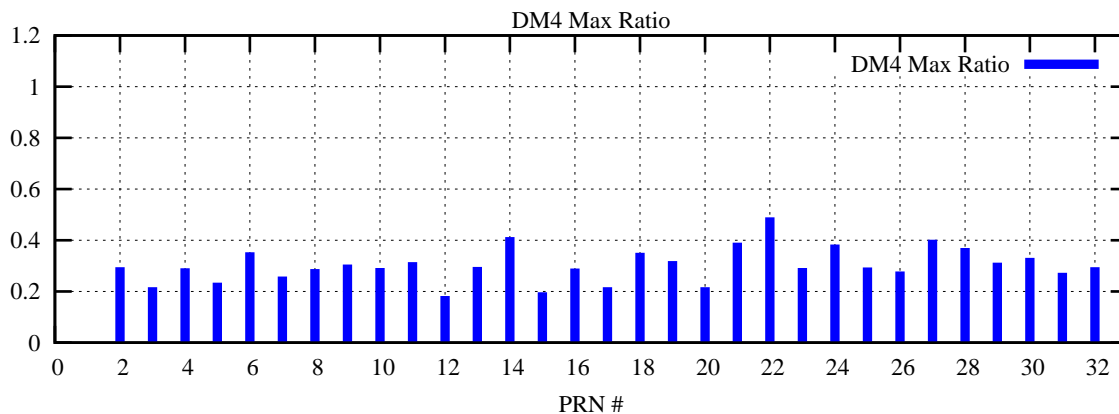

Ratio (PRN Bias/Threshold)

GpsWeek 2283 Day 6

Skinny (Type 0): PRN 8 22  
Broad (Type 2): PRN 7 15 17 21 24