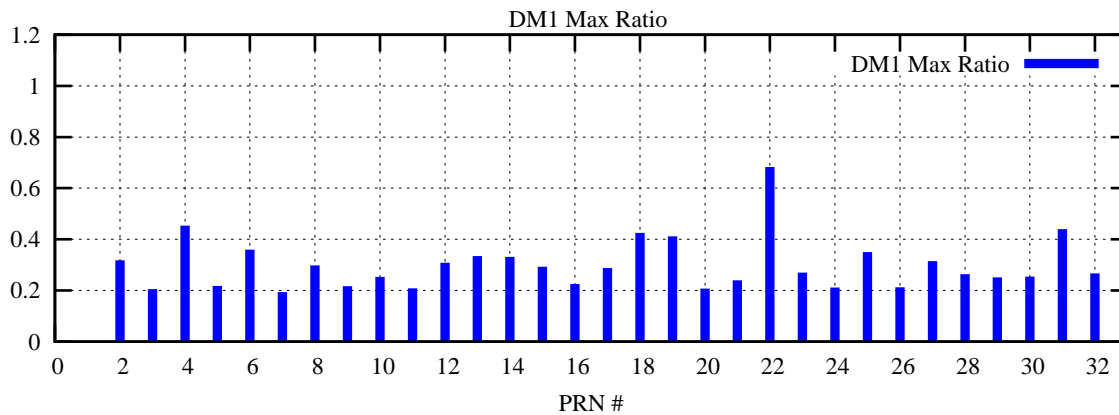

Ratio (PRN Bias/Threshold)

GpsWeek 2283 Day 6

Skinny (Type 0): PRN 8 22  
Broad (Type 2): PRN 7 15 17 21 24