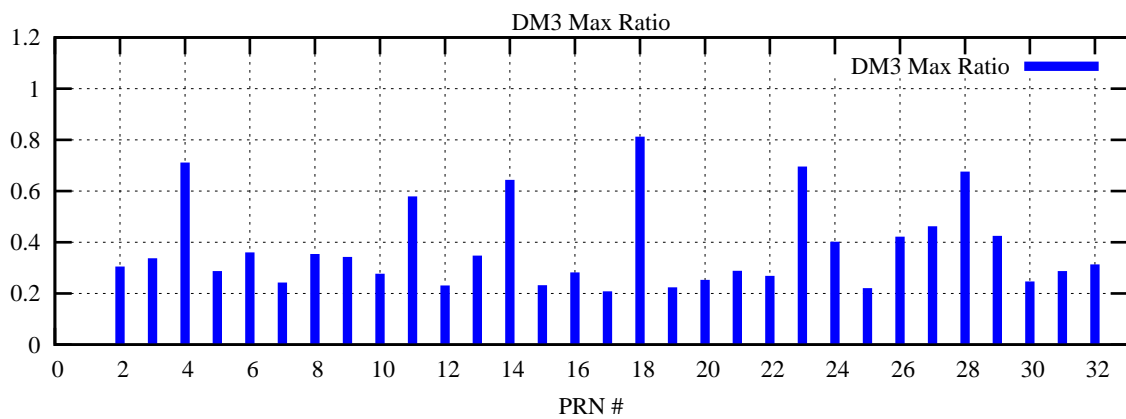

Ratio (PRN Bias/Threshold)

GpsWeek 2284 Day 0

Skinny (Type 0): PRN 8 22
Broad (Type 2): PRN 7 15 17 21 24