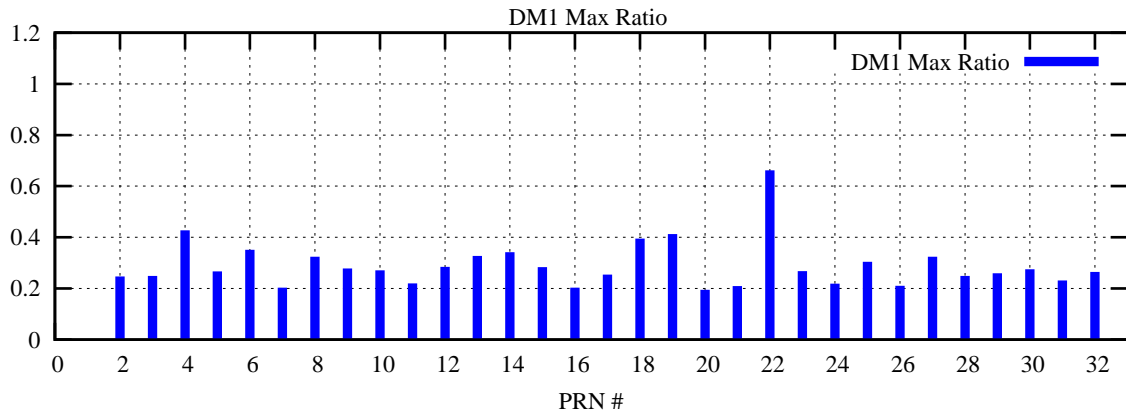

Ratio (PRN Bias/Threshold)

GpsWeek 2284 Day 0

Skinny (Type 0): PRN 8 22
Broad (Type 2): PRN 7 15 17 21 24