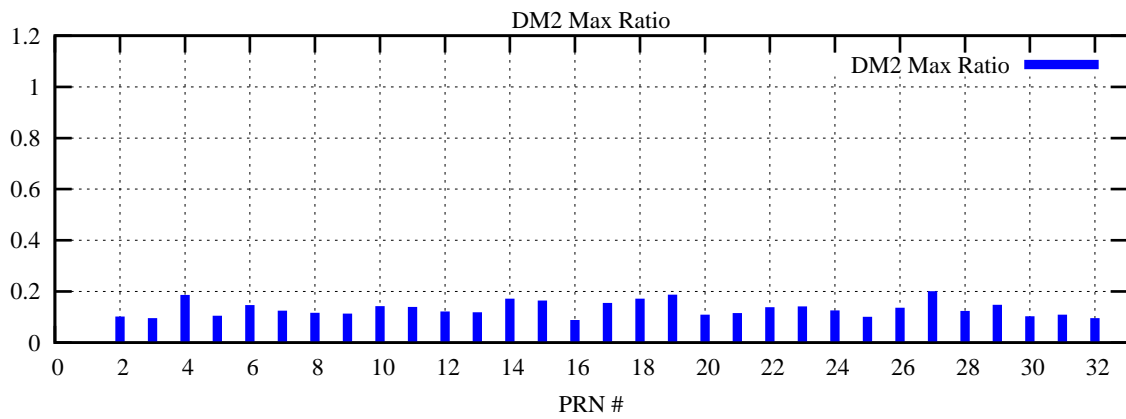

Ratio (PRN Bias/Threshold)

GpsWeek 2284 Day 0

Skinny (Type 0): PRN 8 22
Broad (Type 2): PRN 7 15 17 21 24