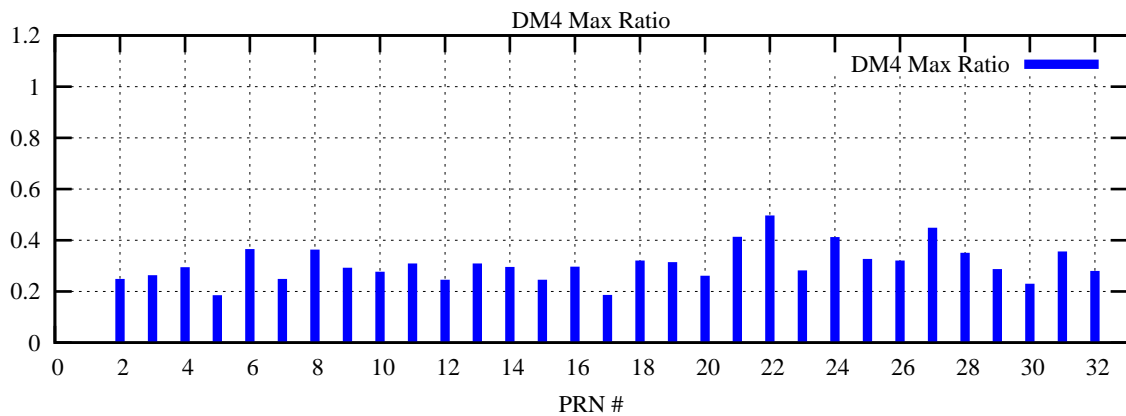

Ratio (PRN Bias/Threshold)

GpsWeek 2284 Day 0

Skinny (Type 0): PRN 8 22
Broad (Type 2): PRN 7 15 17 21 24