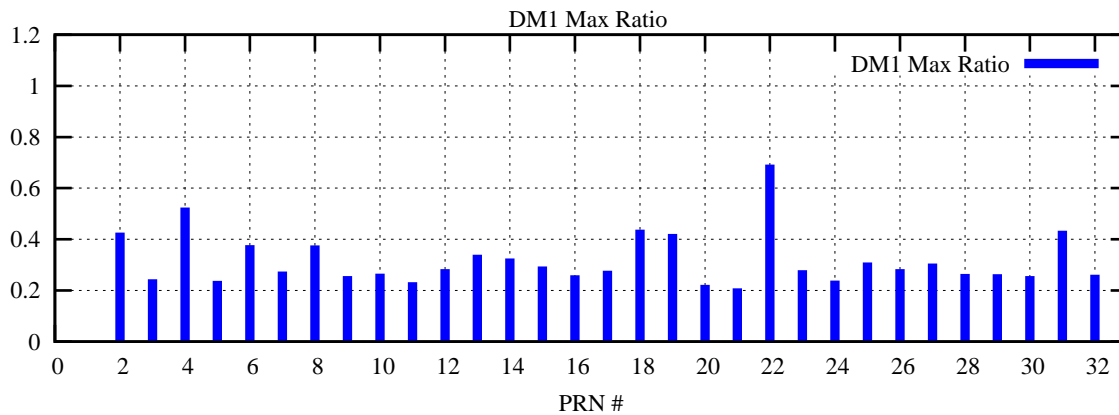

Ratio (PRN Bias/Threshold)

GpsWeek 2284 Day 2

Skinny (Type 0): PRN 8 22  
Broad (Type 2): PRN 7 15 17 21 24