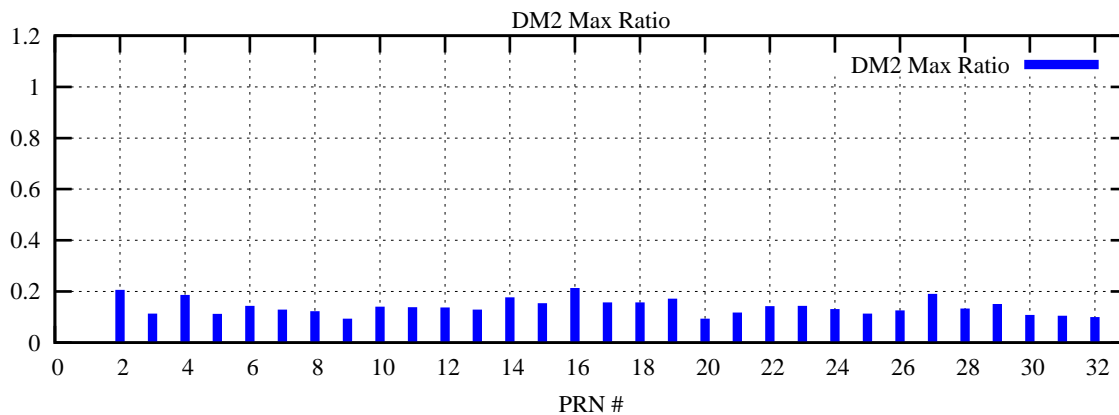

Ratio (PRN Bias/Threshold)

GpsWeek 2284 Day 2

Skinny (Type 0): PRN 8 22  
Broad (Type 2): PRN 7 15 17 21 24