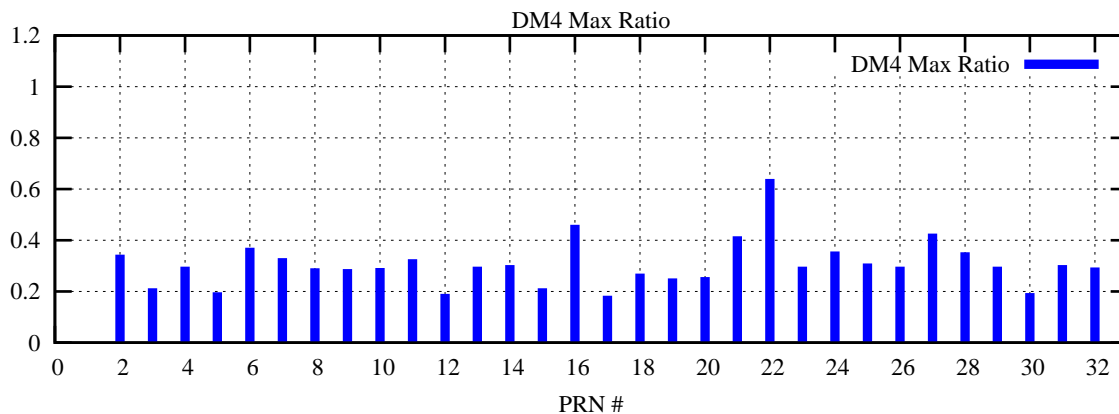

Ratio (PRN Bias/Threshold)

GpsWeek 2284 Day 2

Skinny (Type 0): PRN 8 22  
Broad (Type 2): PRN 7 15 17 21 24