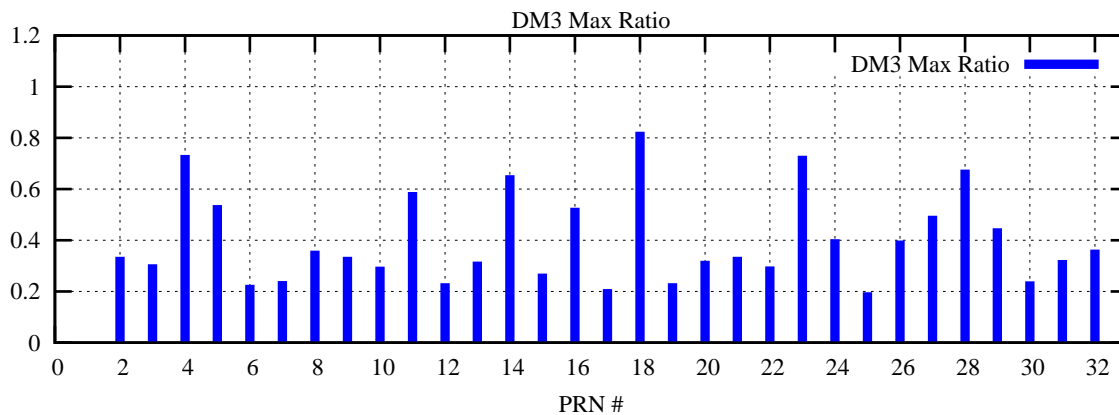

Ratio (PRN Bias/Threshold)

GpsWeek 2284 Day 2

Skinny (Type 0): PRN 8 22  
Broad (Type 2): PRN 7 15 17 21 24