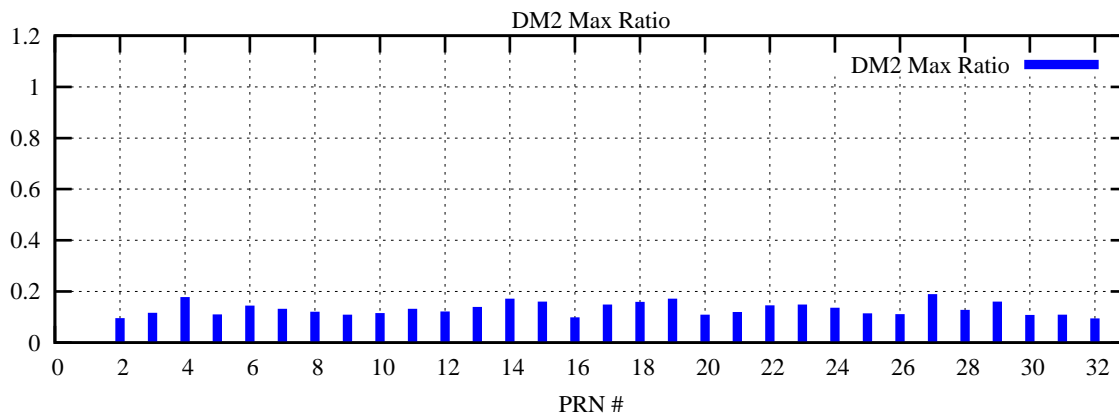

Ratio (PRN Bias/Threshold)

GpsWeek 2284 Day 3

Skinny (Type 0): PRN 8 22  
Broad (Type 2): PRN 7 15 17 21 24