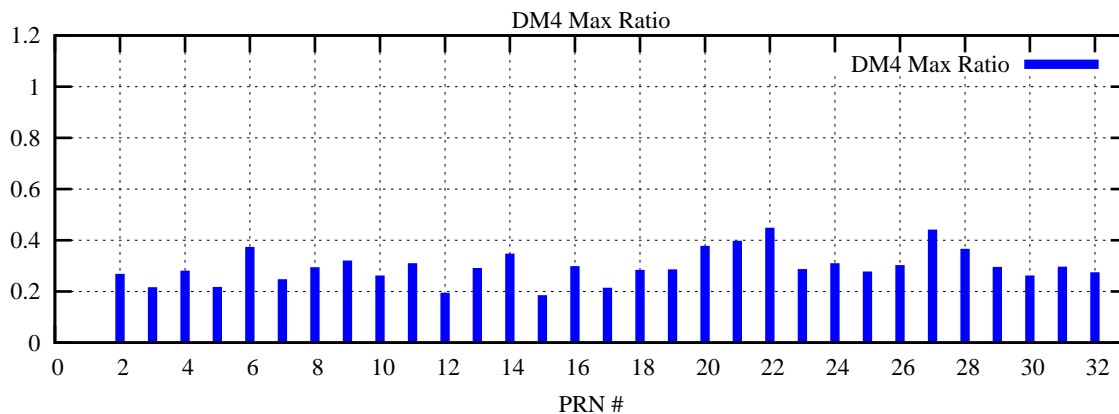

Ratio (PRN Bias/Threshold)

GpsWeek 2284 Day 3

Skinny (Type 0): PRN 8 22  
Broad (Type 2): PRN 7 15 17 21 24