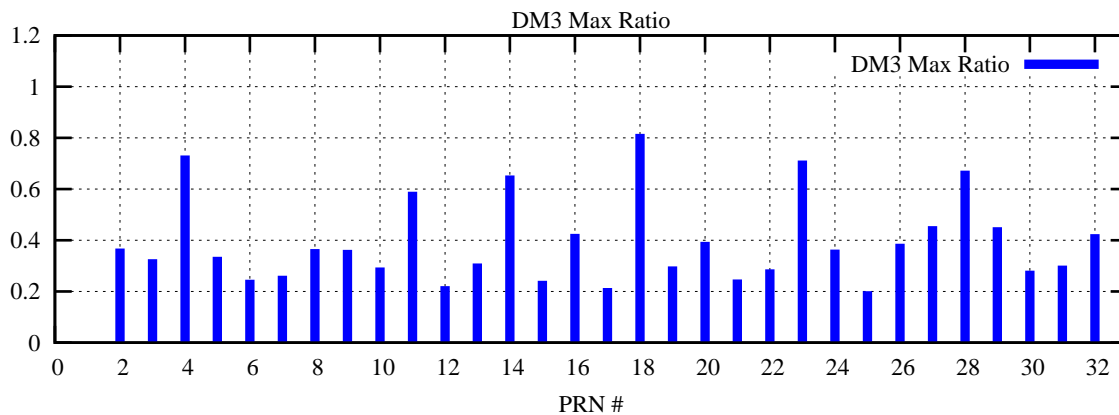

Ratio (PRN Bias/Threshold)

GpsWeek 2284 Day 3

Skinny (Type 0): PRN 8 22  
Broad (Type 2): PRN 7 15 17 21 24