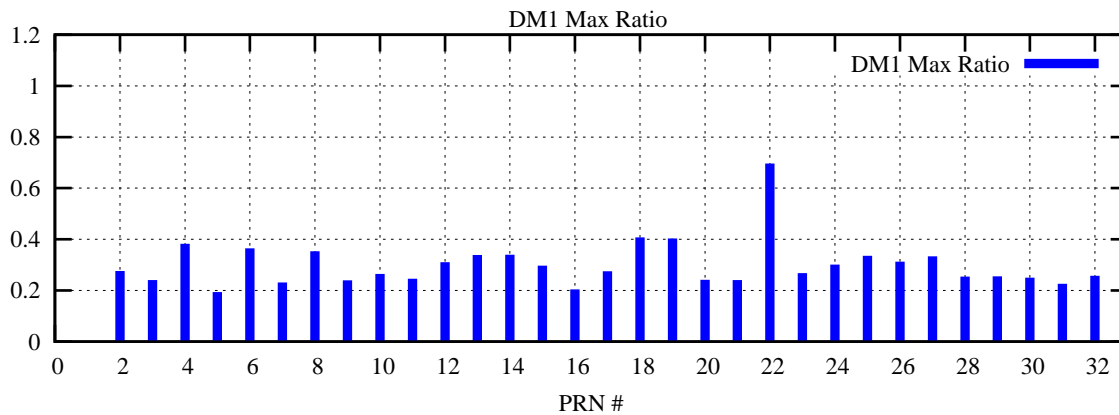

Ratio (PRN Bias/Threshold)

GpsWeek 2284 Day 3

Skinny (Type 0): PRN 8 22  
Broad (Type 2): PRN 7 15 17 21 24