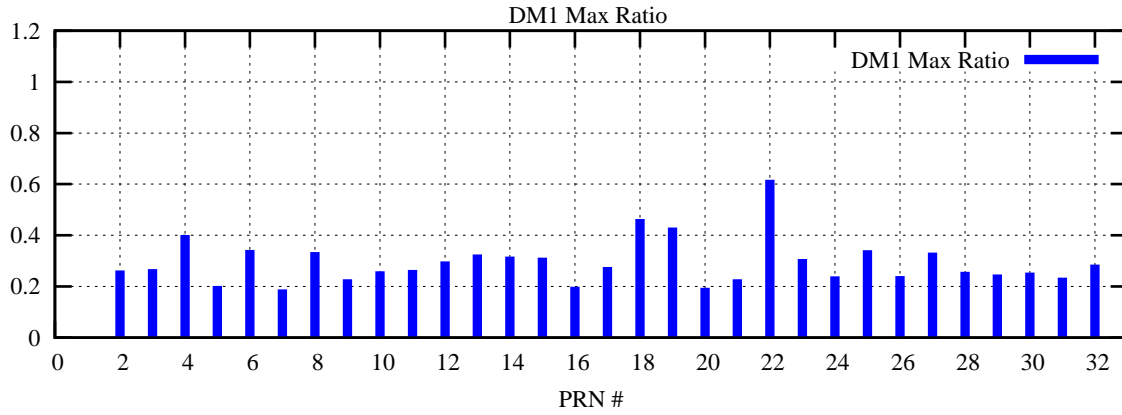

Ratio (PRN Bias/Threshold)

GpsWeek 2285 Day 0

Skinny (Type 0): PRN 8 22
Broad (Type 2): PRN 7 15 17 21 24