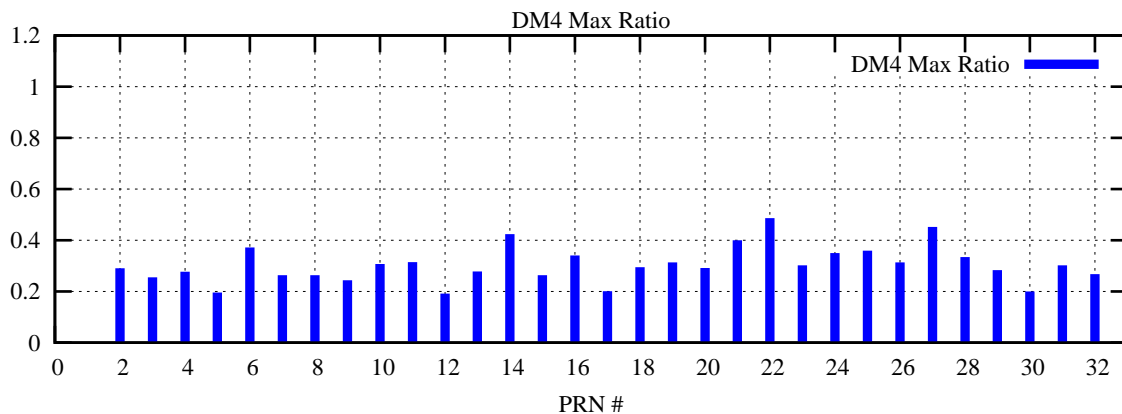

Ratio (PRN Bias/Threshold)

GpsWeek 2285 Day 0

Skinny (Type 0): PRN 8 22
Broad (Type 2): PRN 7 15 17 21 24