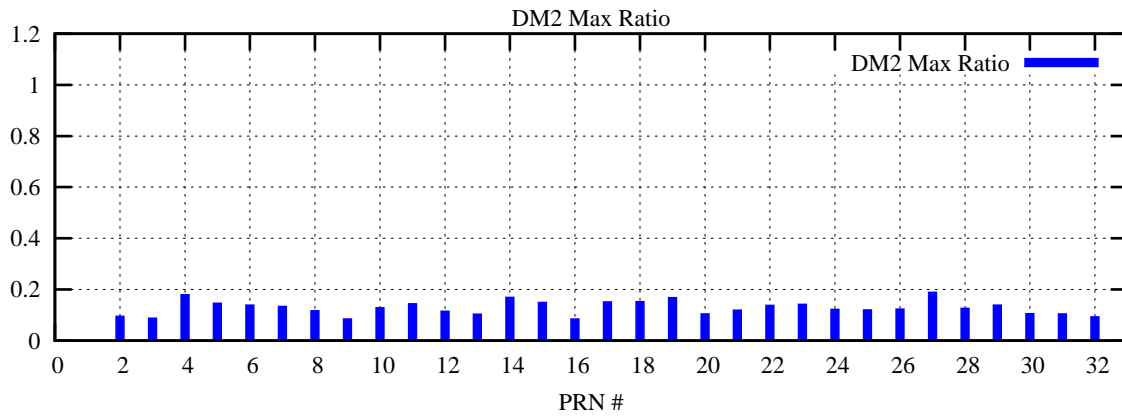

Ratio (PRN Bias/Threshold)

GpsWeek 2285 Day 0

Skinny (Type 0): PRN 8 22
Broad (Type 2): PRN 7 15 17 21 24