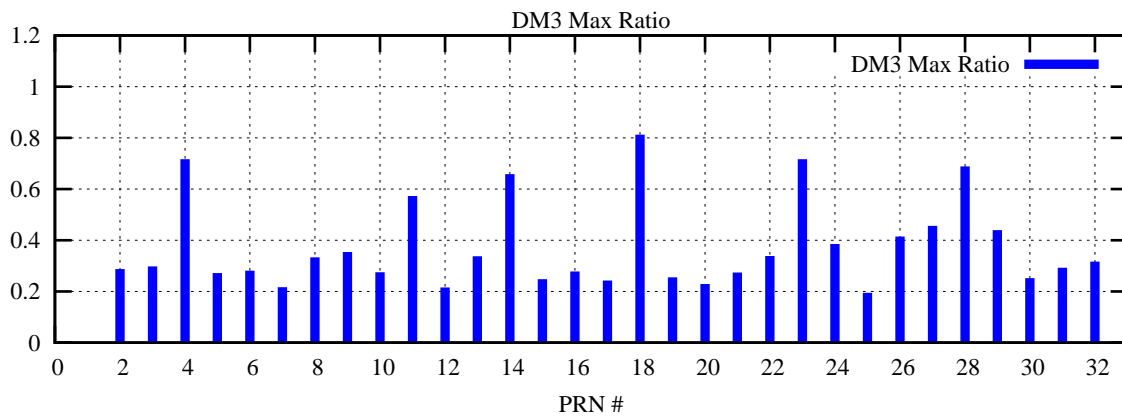

Ratio (PRN Bias/Threshold)

GpsWeek 2285 Day 0

Skinny (Type 0): PRN 8 22
Broad (Type 2): PRN 7 15 17 21 24