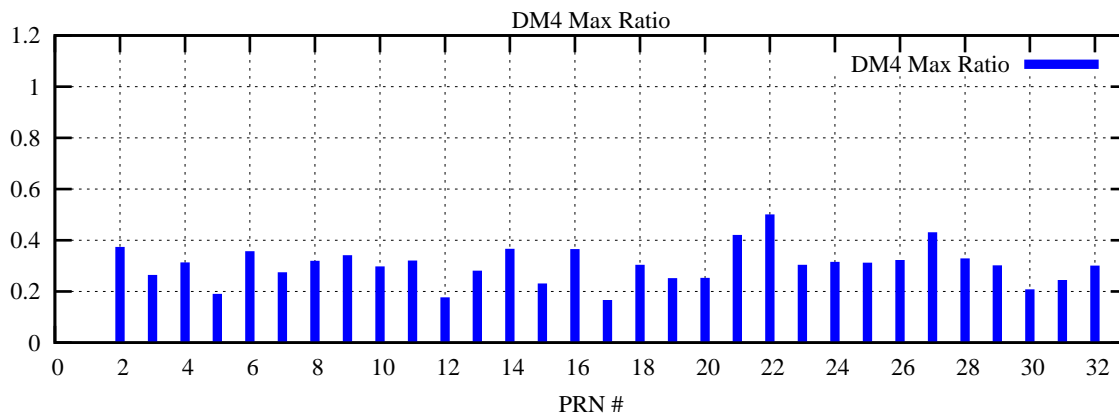

Ratio (PRN Bias/Threshold)

GpsWeek 2285 Day 6

Skinny (Type 0): PRN 8 22
Broad (Type 2): PRN 7 15 17 21 24