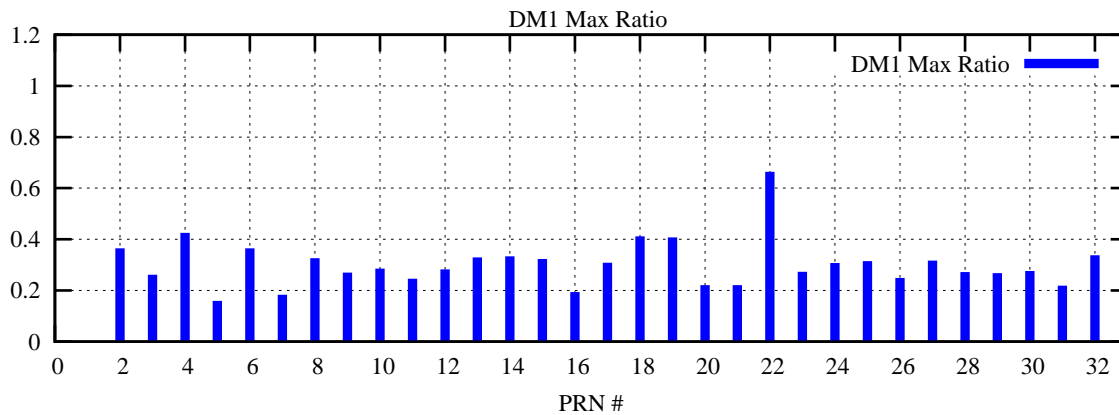

Ratio (PRN Bias/Threshold)

GpsWeek 2285 Day 6

Skinny (Type 0): PRN 8 22
Broad (Type 2): PRN 7 15 17 21 24