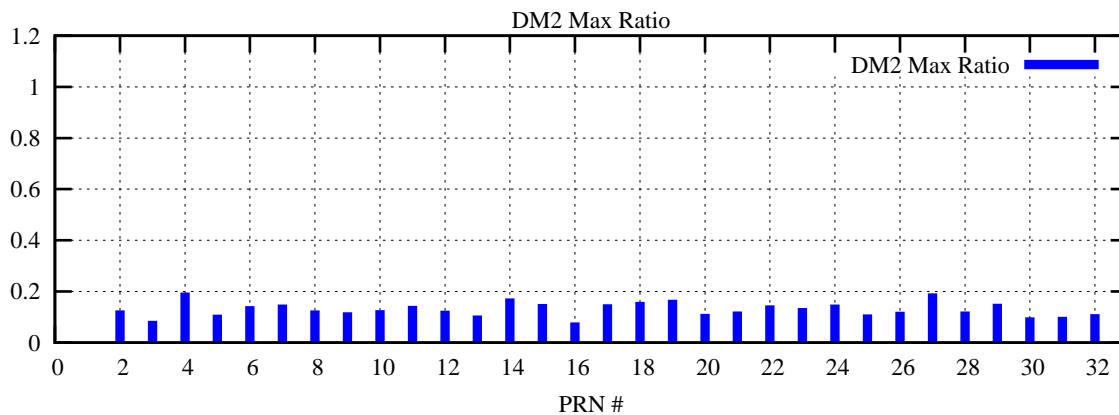

Ratio (PRN Bias/Threshold)

GpsWeek 2285 Day 6

Skinny (Type 0): PRN 8 22
Broad (Type 2): PRN 7 15 17 21 24