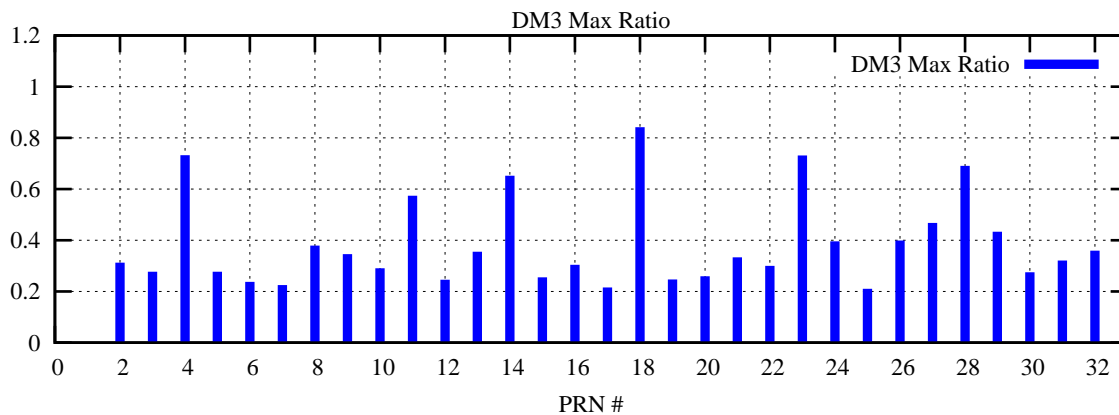

Ratio (PRN Bias/Threshold)

GpsWeek 2285 Day 6

Skinny (Type 0): PRN 8 22
Broad (Type 2): PRN 7 15 17 21 24