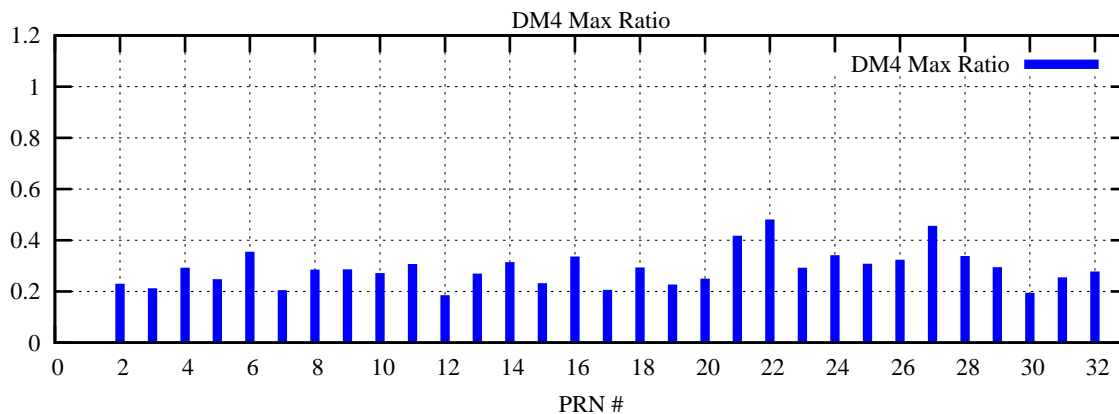

Ratio (PRN Bias/Threshold)

GpsWeek 2286 Day 0

Skinny (Type 0): PRN 8 22
Broad (Type 2): PRN 7 15 17 21 24