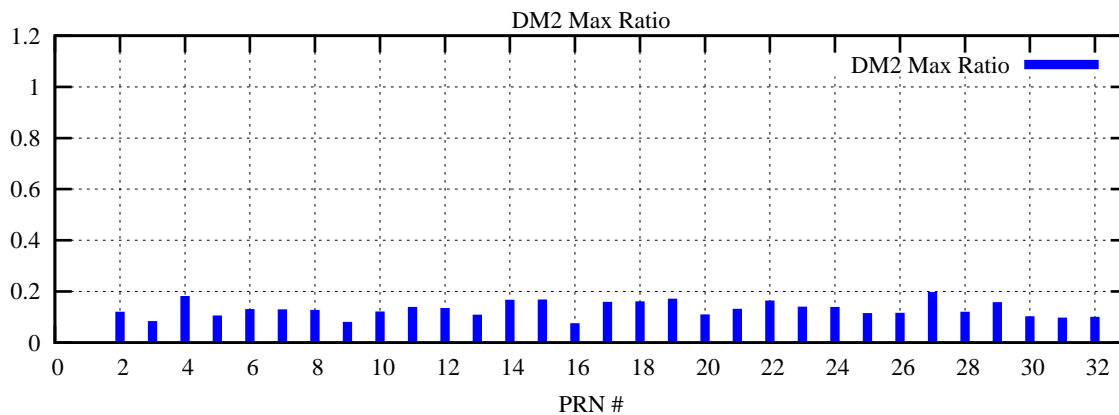

Ratio (PRN Bias/Threshold)

GpsWeek 2286 Day 0

Skinny (Type 0): PRN 8 22
Broad (Type 2): PRN 7 15 17 21 24