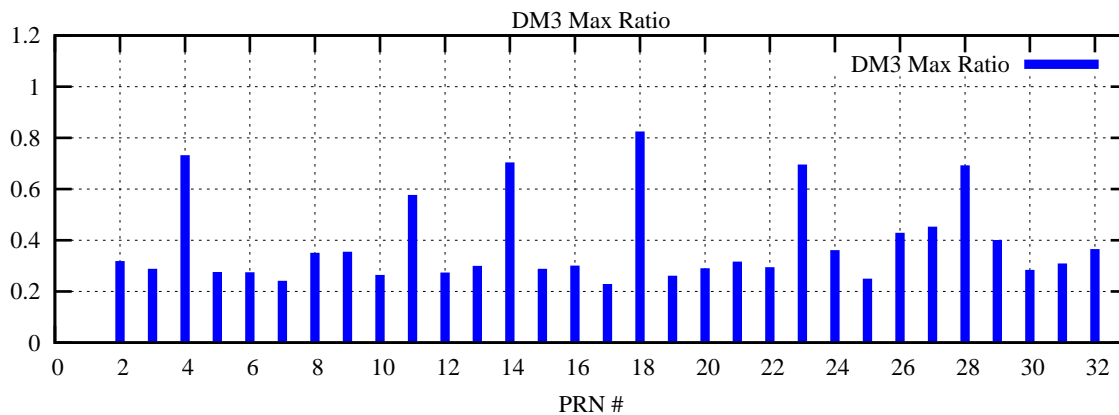

Ratio (PRN Bias/Threshold)

GpsWeek 2286 Day 0

Skinny (Type 0): PRN 8 22
Broad (Type 2): PRN 7 15 17 21 24