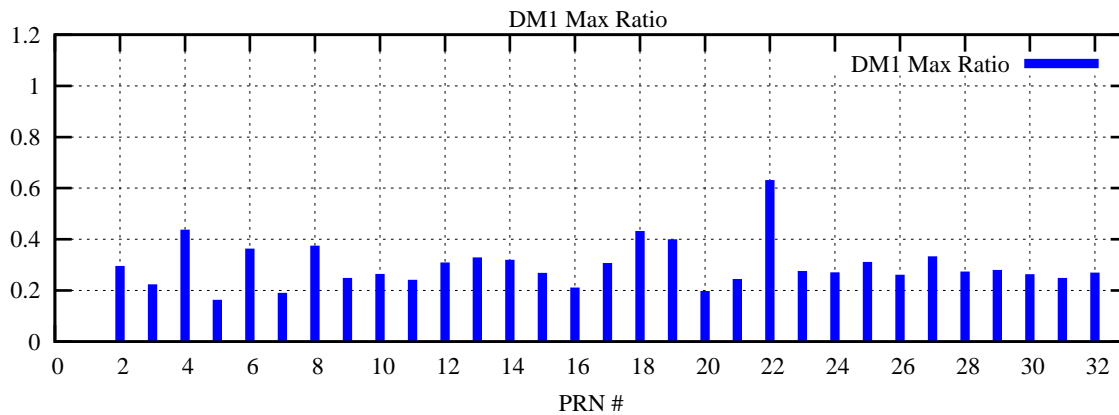

Ratio (PRN Bias/Threshold)

GpsWeek 2286 Day 0

Skinny (Type 0): PRN 8 22
Broad (Type 2): PRN 7 15 17 21 24