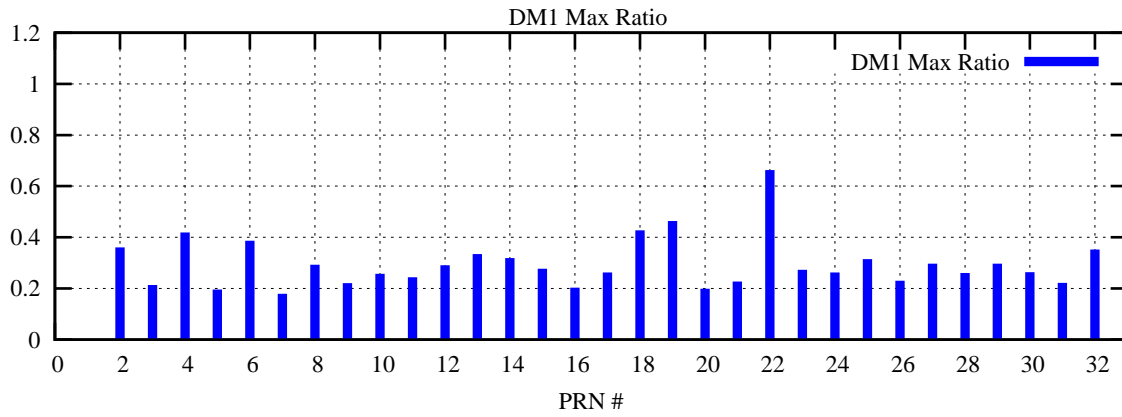

Ratio (PRN Bias/Threshold)

GpsWeek 2286 Day 6

Skinny (Type 0): PRN 8 22
Broad (Type 2): PRN 7 15 17 21 24