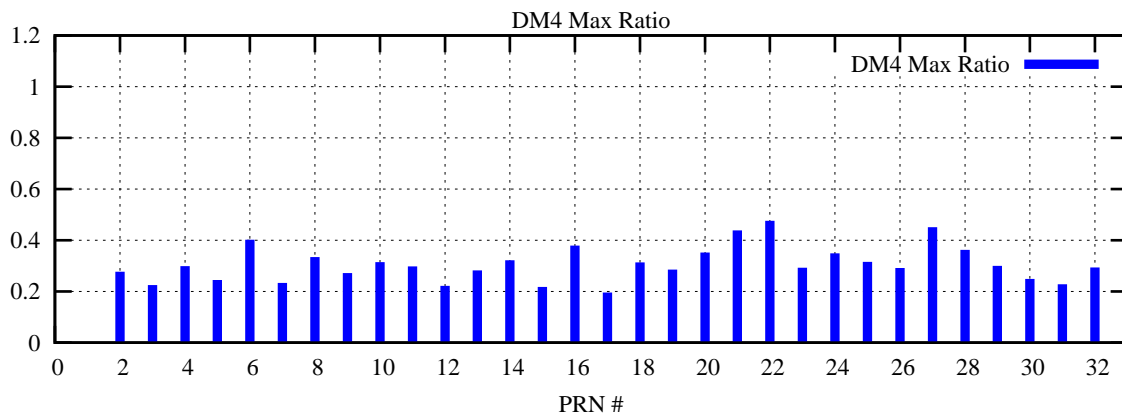

Ratio (PRN Bias/Threshold)

GpsWeek 2286 Day 6

Skinny (Type 0): PRN 8 22
Broad (Type 2): PRN 7 15 17 21 24