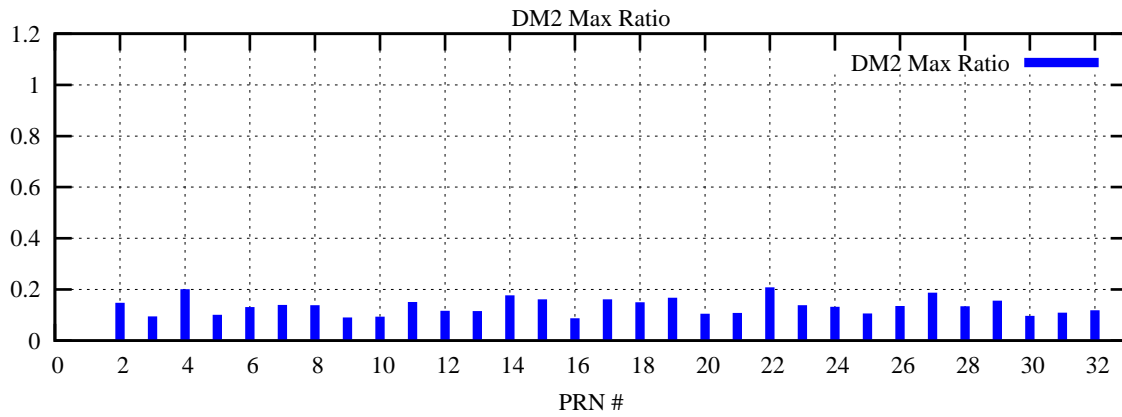

Ratio (PRN Bias/Threshold)

GpsWeek 2286 Day 6

Skinny (Type 0): PRN 8 22
Broad (Type 2): PRN 7 15 17 21 24