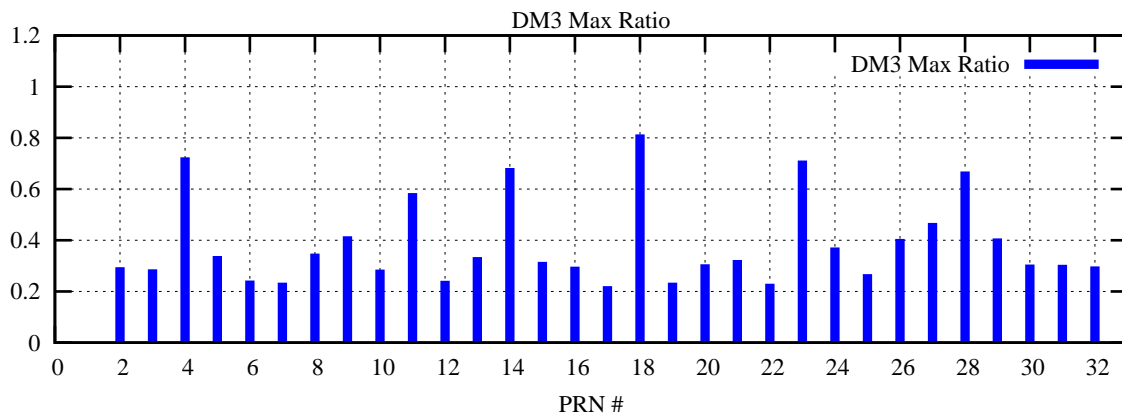

Ratio (PRN Bias/Threshold)

GpsWeek 2286 Day 6

Skinny (Type 0): PRN 8 22
Broad (Type 2): PRN 7 15 17 21 24