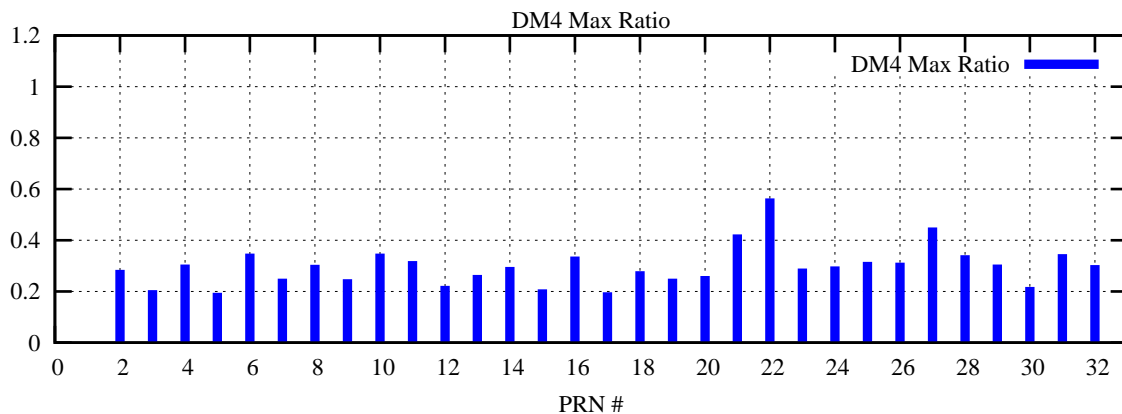

Ratio (PRN Bias/Threshold)

GpsWeek 2287 Day 0

Skinny (Type 0): PRN 8 22
Broad (Type 2): PRN 7 15 17 21 24