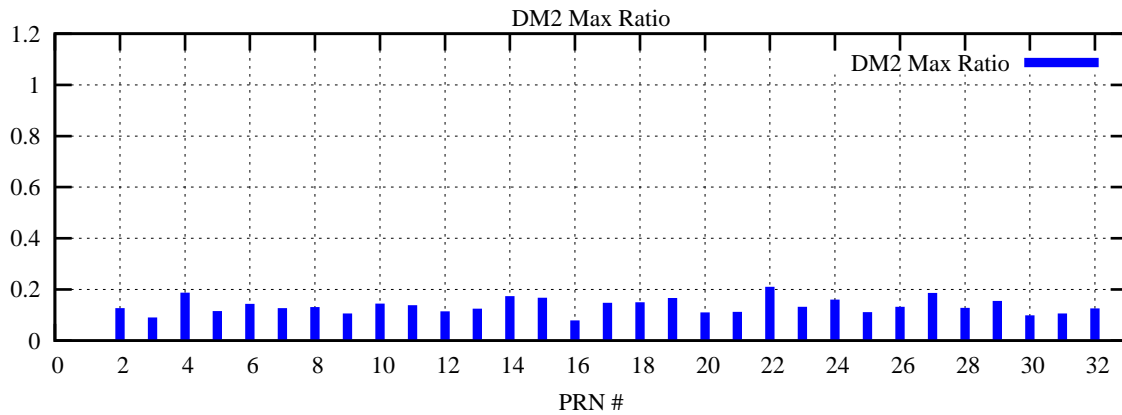

Ratio (PRN Bias/Threshold)

GpsWeek 2287 Day 0

Skinny (Type 0): PRN 8 22
Broad (Type 2): PRN 7 15 17 21 24