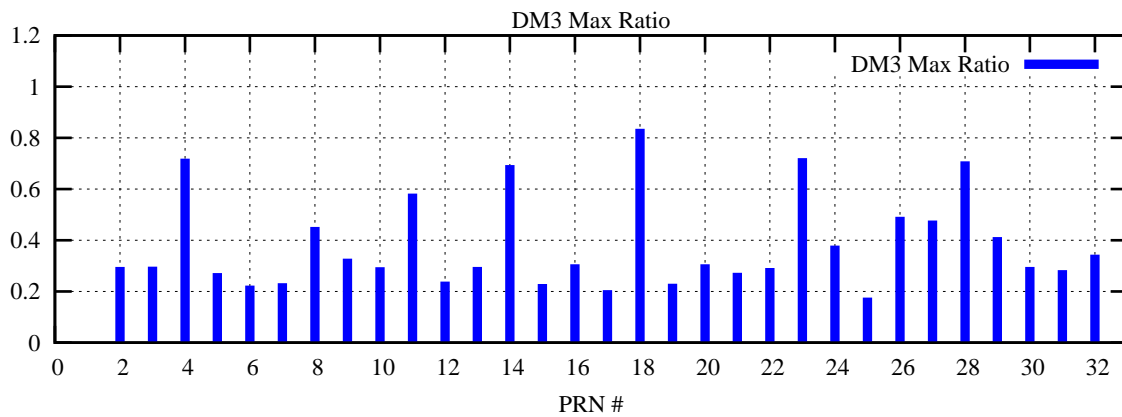

Ratio (PRN Bias/Threshold)

GpsWeek 2287 Day 0

Skinny (Type 0): PRN 8 22
Broad (Type 2): PRN 7 15 17 21 24