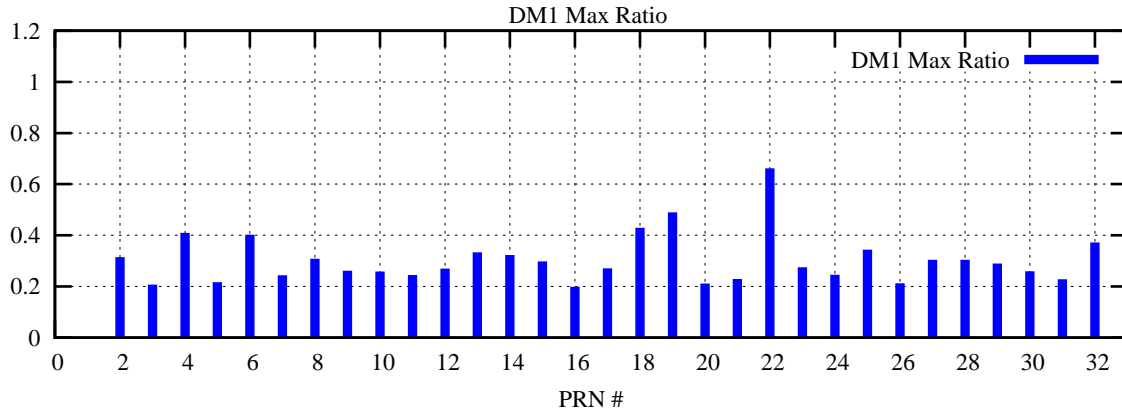

Ratio (PRN Bias/Threshold)

GpsWeek 2287 Day 0

Skinny (Type 0): PRN 8 22
Broad (Type 2): PRN 7 15 17 21 24