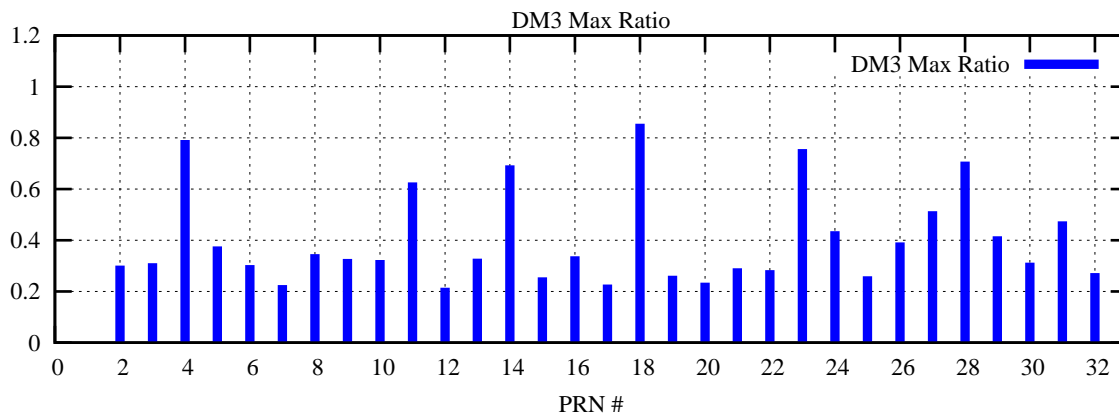

Ratio (PRN Bias/Threshold)

GpsWeek 2287 Day 2

Skinny (Type 0): PRN 8 22
Broad (Type 2): PRN 7 15 17 21 24