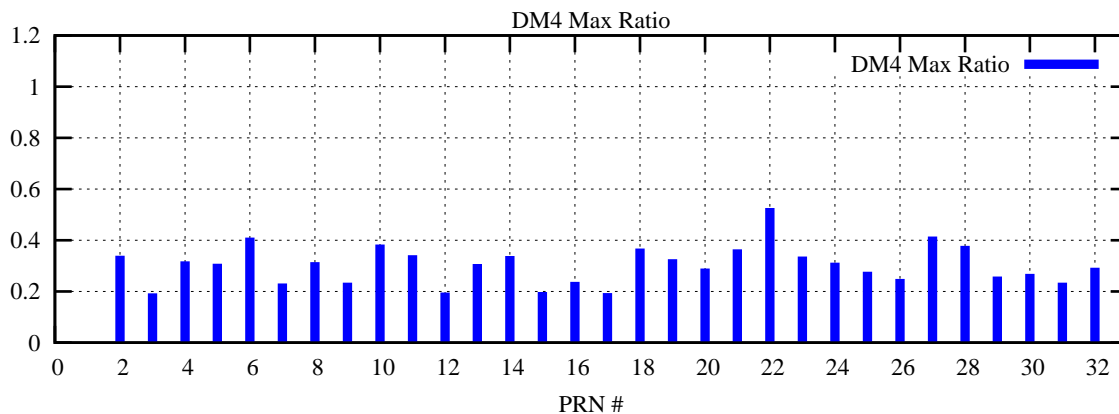

Ratio (PRN Bias/Threshold)

GpsWeek 2287 Day 2

Skinny (Type 0): PRN 8 22
Broad (Type 2): PRN 7 15 17 21 24