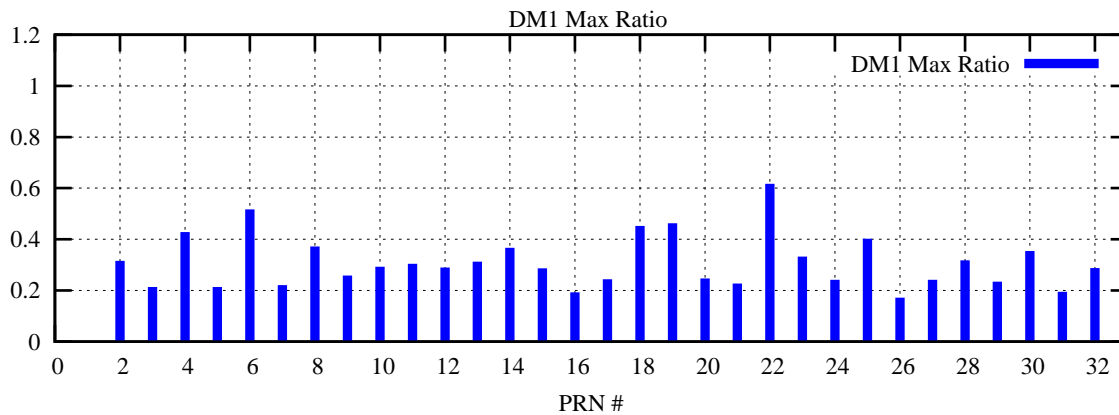

Ratio (PRN Bias/Threshold)

GpsWeek 2287 Day 2

Skinny (Type 0): PRN 8 22
Broad (Type 2): PRN 7 15 17 21 24