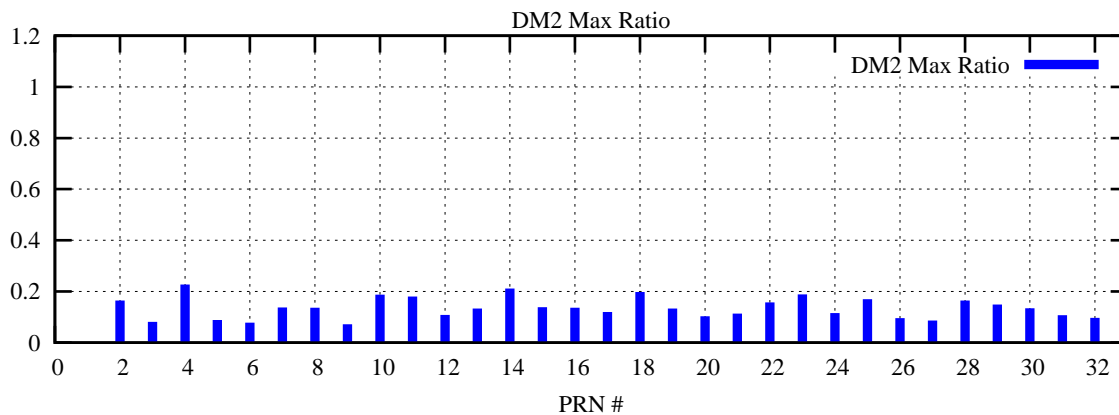

Ratio (PRN Bias/Threshold)

GpsWeek 2287 Day 2

Skinny (Type 0): PRN 8 22
Broad (Type 2): PRN 7 15 17 21 24